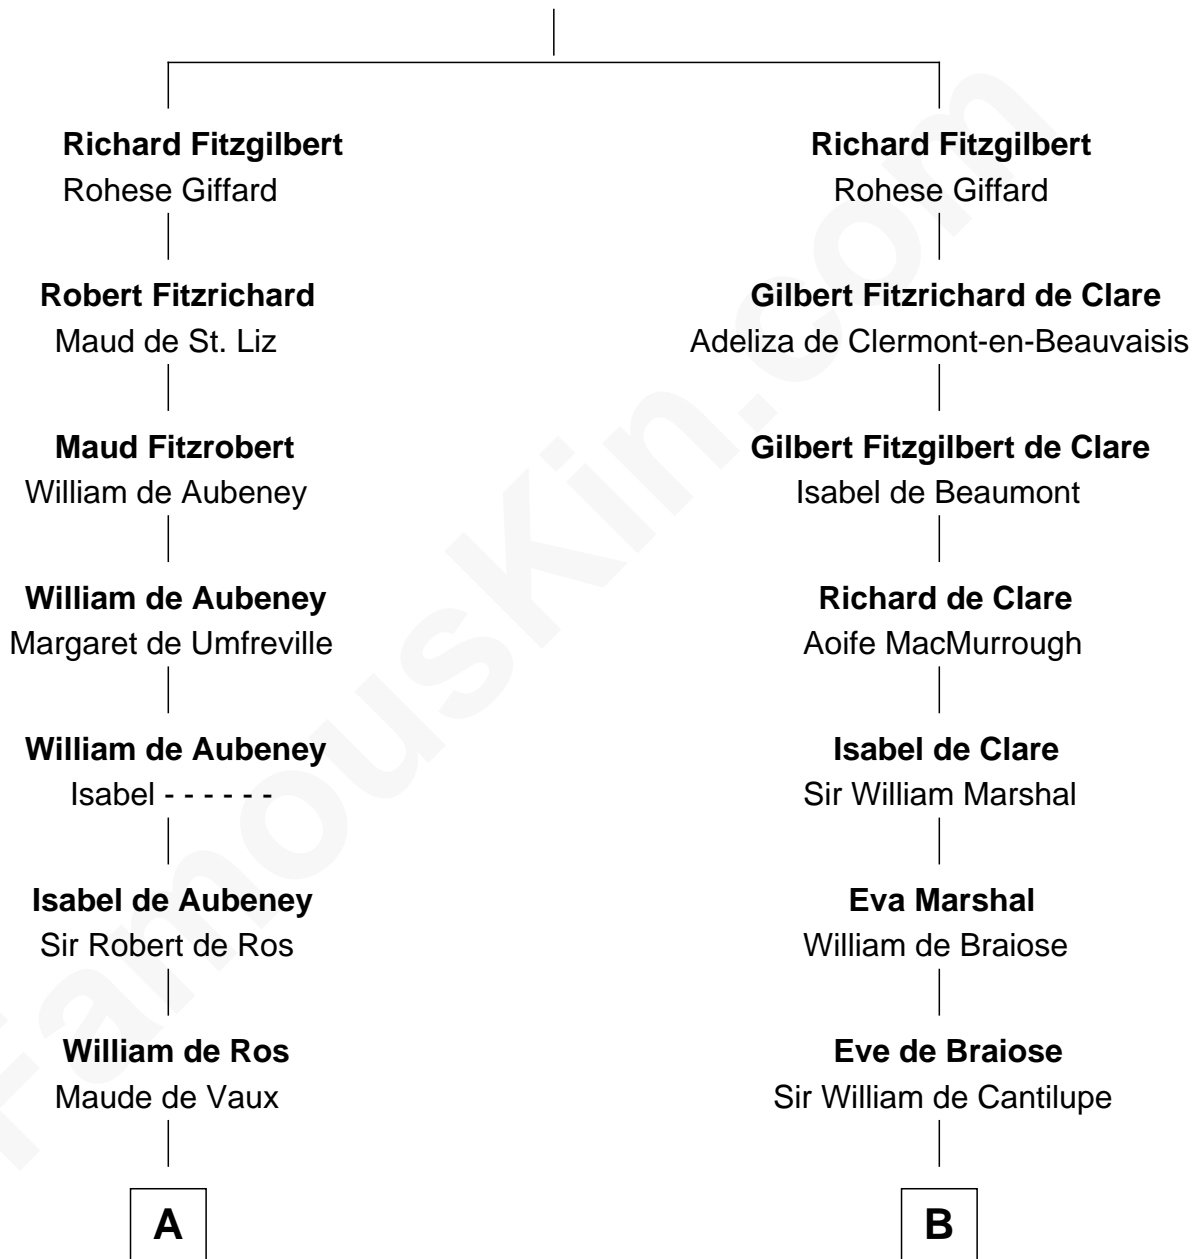

FamousKin.com

Relationship Chart of

Thomas Nelson

Signer of the Declaration of Independence

18th cousin 3 times removed of

Richard More

(c1614 - c1696) Mayflower passenger 1620

MAYFLOWER

Gilbert Crispin

C

Col. George Reade

Elizabeth Martiau

Robert Reade

Mary Lilly

Margaret Reade

Thomas Nelson

William Nelson

Elizabeth Burwell

Thomas Nelson

Signer of Declaration of Independence

D

Katherine More

Col. Samuel More

Richard More

Mayflower passenger 1620

FamousKin.com