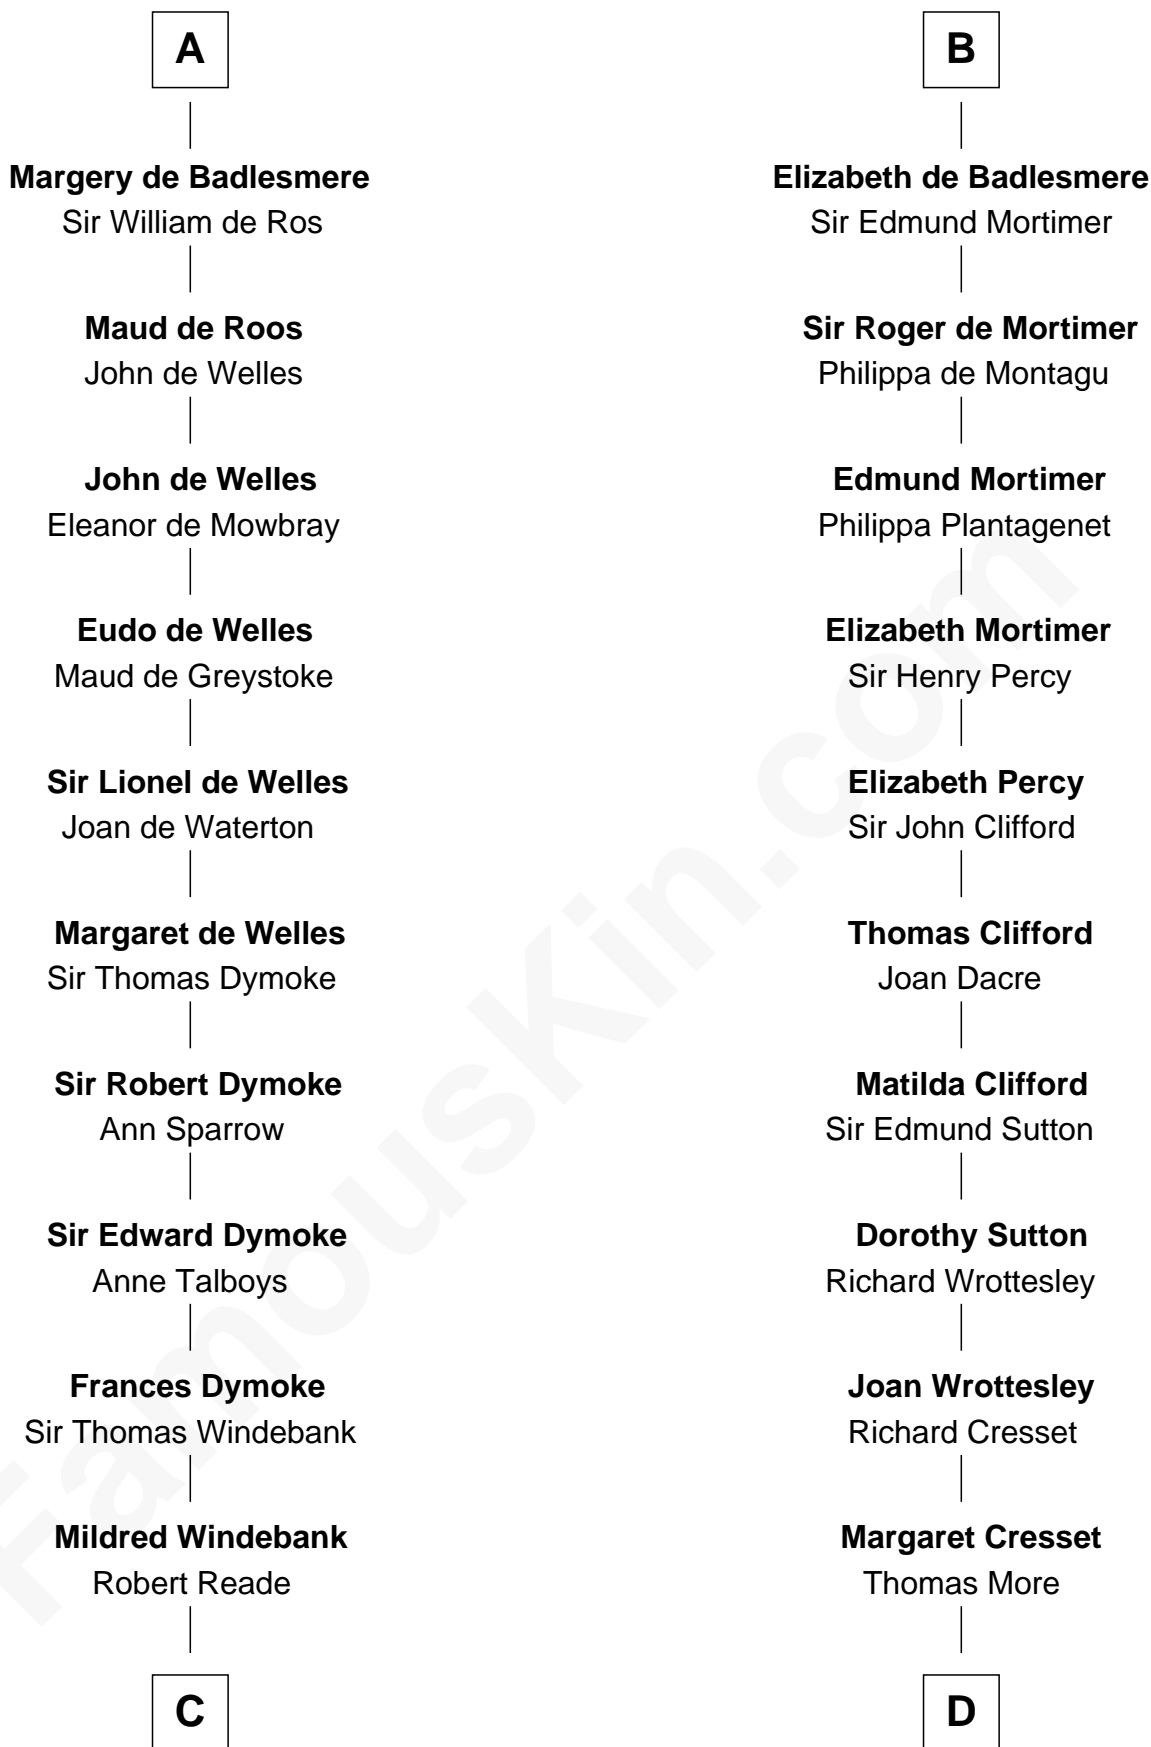

FamousKin.com

Relationship Chart of

Thomas Nelson

Signer of the Declaration of Independence

19th cousin 2 times removed of

Richard More

(c1614 - c1696) Mayflower passenger 1620

MAYFLOWER

Rhys ap Tewdwr
Gwladys ferch Rhiwallon

C

Col. George Reade

Elizabeth Martiau

Robert Reade

Mary Lilly

Margaret Reade

Thomas Nelson

William Nelson

Elizabeth Burwell

Thomas Nelson

Signer of Declaration of Independence

D

Jasper More

Elizabeth Smalley

Katherine More