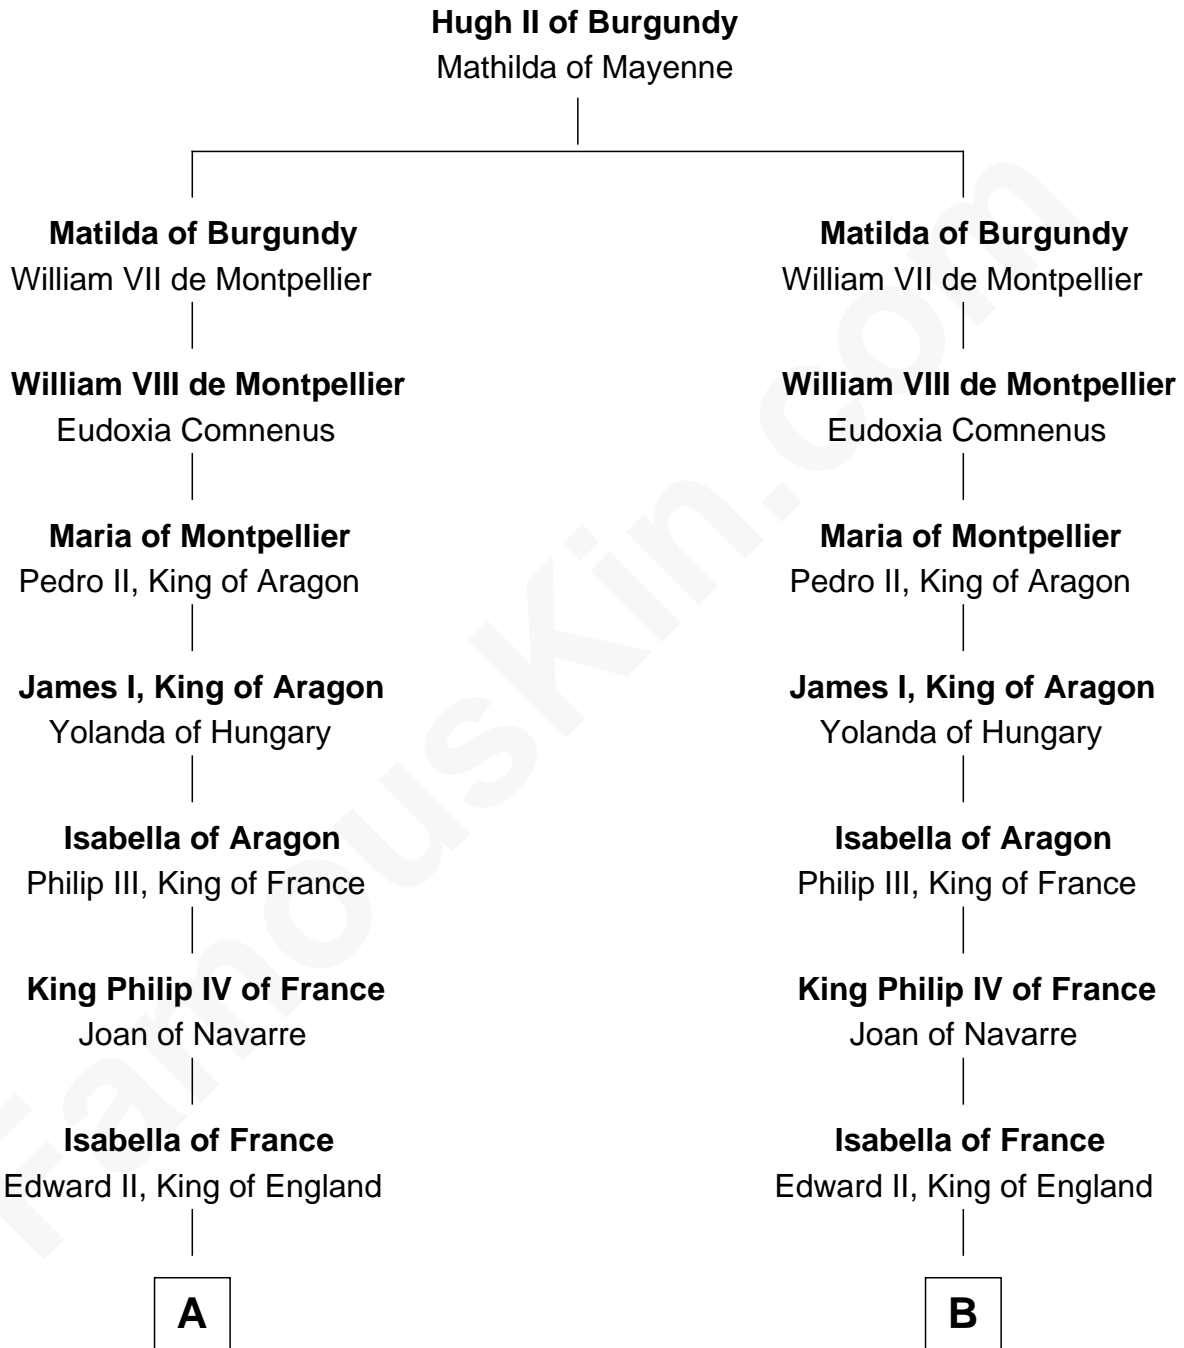

## Relationship Chart of Thomas Nelson

*Signer of the Declaration of Independence*

19th cousin 2 times removed of

**Richard More**

*(c1614 - c1696) Mayflower passenger 1620*

**MAYFLOWER**

**C**

**Col. George Reade**

Elizabeth Martiau

**Robert Reade**

Mary Lilly

**Margaret Reade**

Thomas Nelson

**William Nelson**

Elizabeth Burwell

**Thomas Nelson**