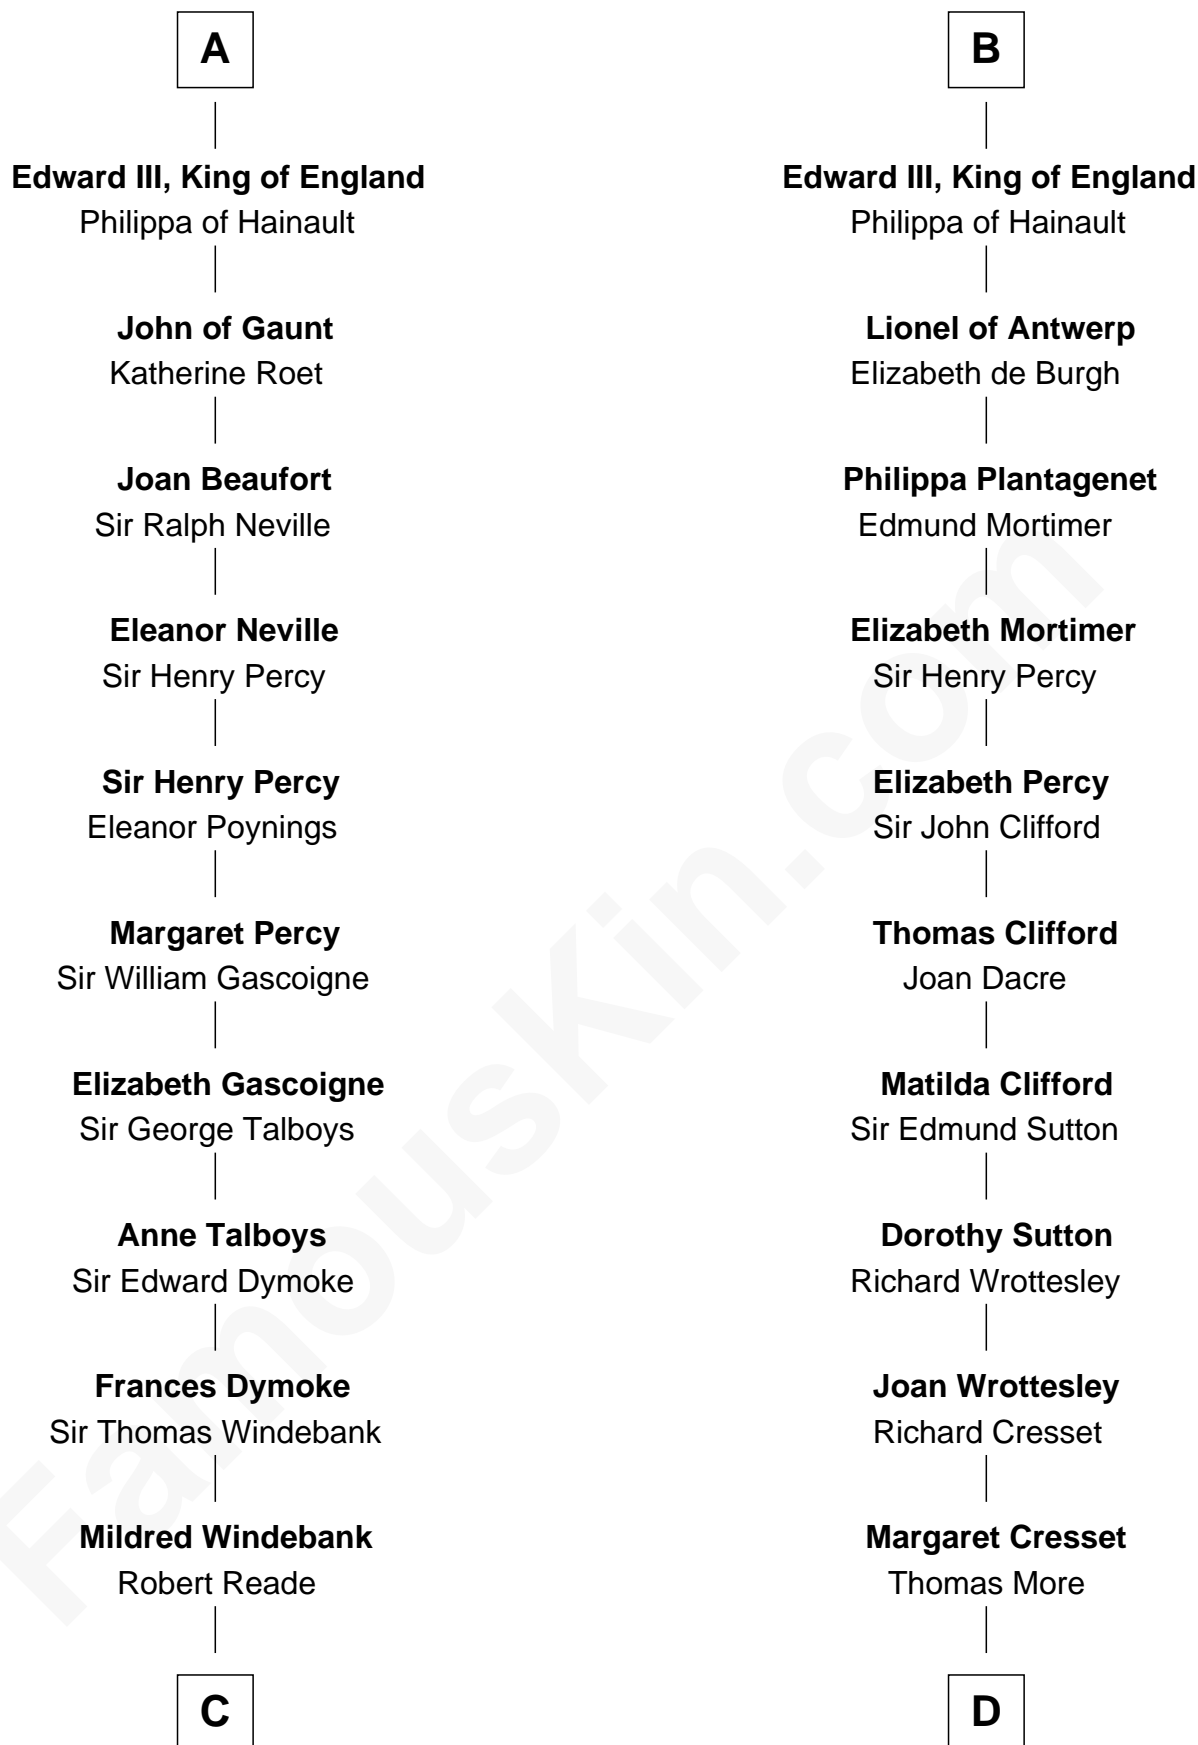

## Relationship Chart of Thomas Nelson

*Signer of the Declaration of Independence*

19th cousin 2 times removed of

**Richard More**

*(c1614 - c1696) Mayflower passenger 1620*

**MAYFLOWER**

**C**

**Col. George Reade**

Elizabeth Martiau

**Robert Reade**

Mary Lilly

**Margaret Reade**

Thomas Nelson

**William Nelson**

Elizabeth Burwell

**Thomas Nelson**

*Signer of Declaration of Independence*

**D**

**Jasper More**

Elizabeth Smalley

**Katherine More**

Col. Samuel More

**Richard More**

*Mayflower passenger 1620*