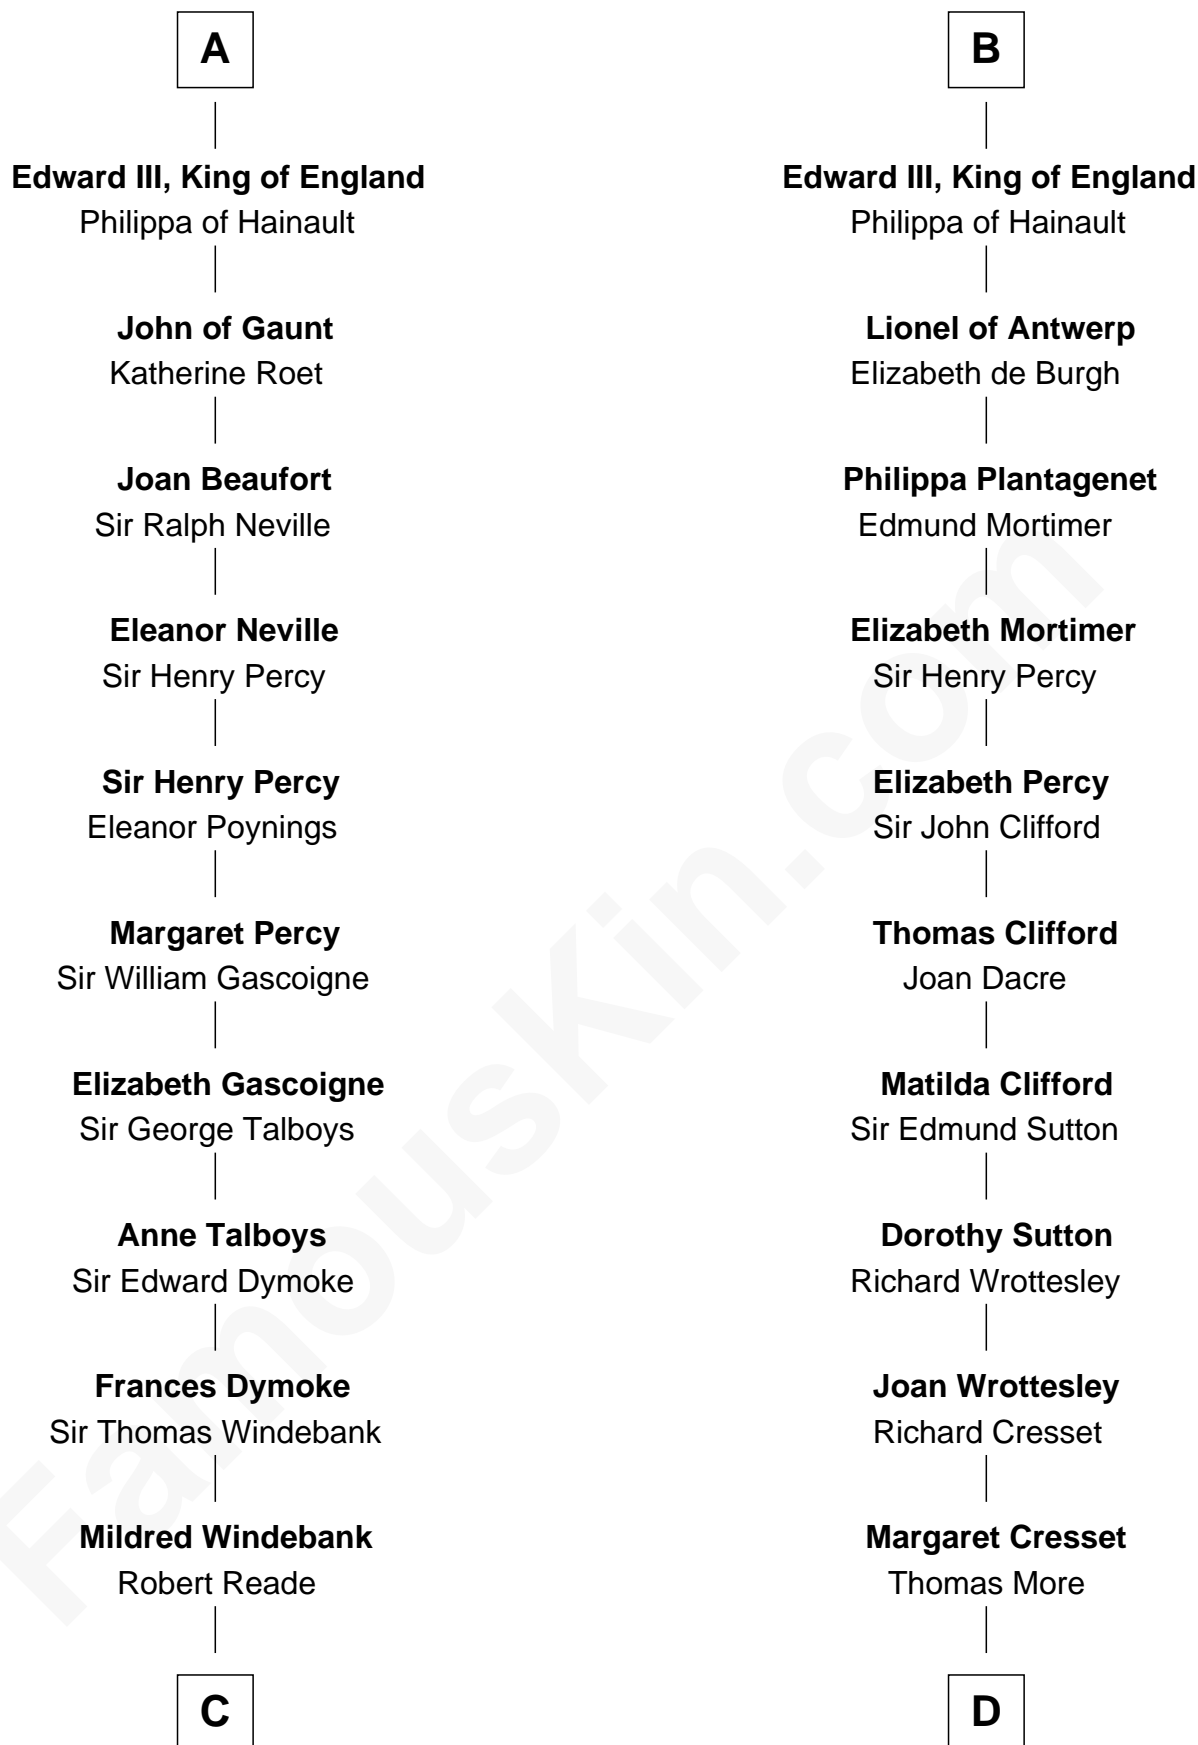

FamousKin.com

Relationship Chart of

Thomas Nelson

Signer of the Declaration of Independence

19th cousin 2 times removed of

Richard More

(c1614 - c1696) Mayflower passenger 1620

MAYFLOWER

C

Col. George Reade

Elizabeth Martiau

Robert Reade

Mary Lilly

Margaret Reade

Thomas Nelson

William Nelson

Elizabeth Burwell

Thomas Nelson

Signer of Declaration of Independence

D

Jasper More

Elizabeth Smalley

Katherine More

Col. Samuel More