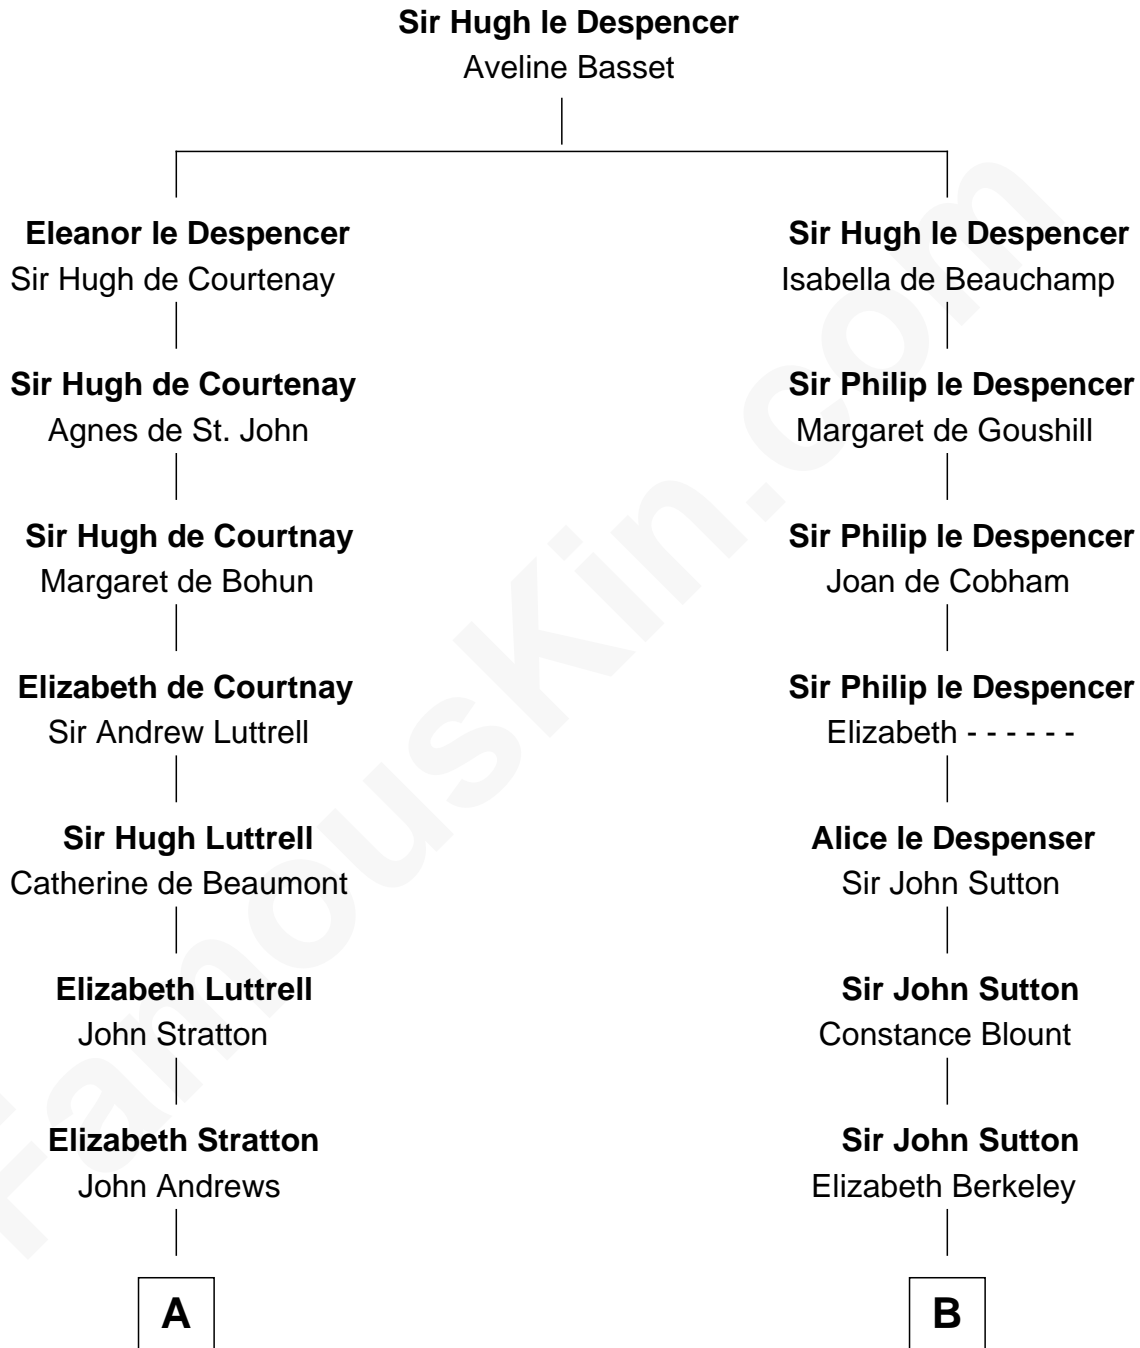

FamousKin.com

Relationship Chart of

Thomas Nelson

Signer of the Declaration of Independence

13th cousin 3 times removed of

Richard More

(c1614 - c1696) Mayflower passenger 1620

MAYFLOWER

A

Elizabeth Andrews
Sir Thomas de Windsor

Sir Andrews de Windsor
Elizabeth Blount

Edith Windsor
George Ludlow

Thomas Ludlow
Jane Pyle

Gabriel Ludlow
Phillis - - - - -

Sarah Ludlow
Col. John Carter

Col. Robert Carter
Judith Armistead

Margaret Cresset
Thomas More

Jasper More
Elizabeth Smalley

Katherine More
Col. Samuel More

Richard More
Mayflower passenger 1620