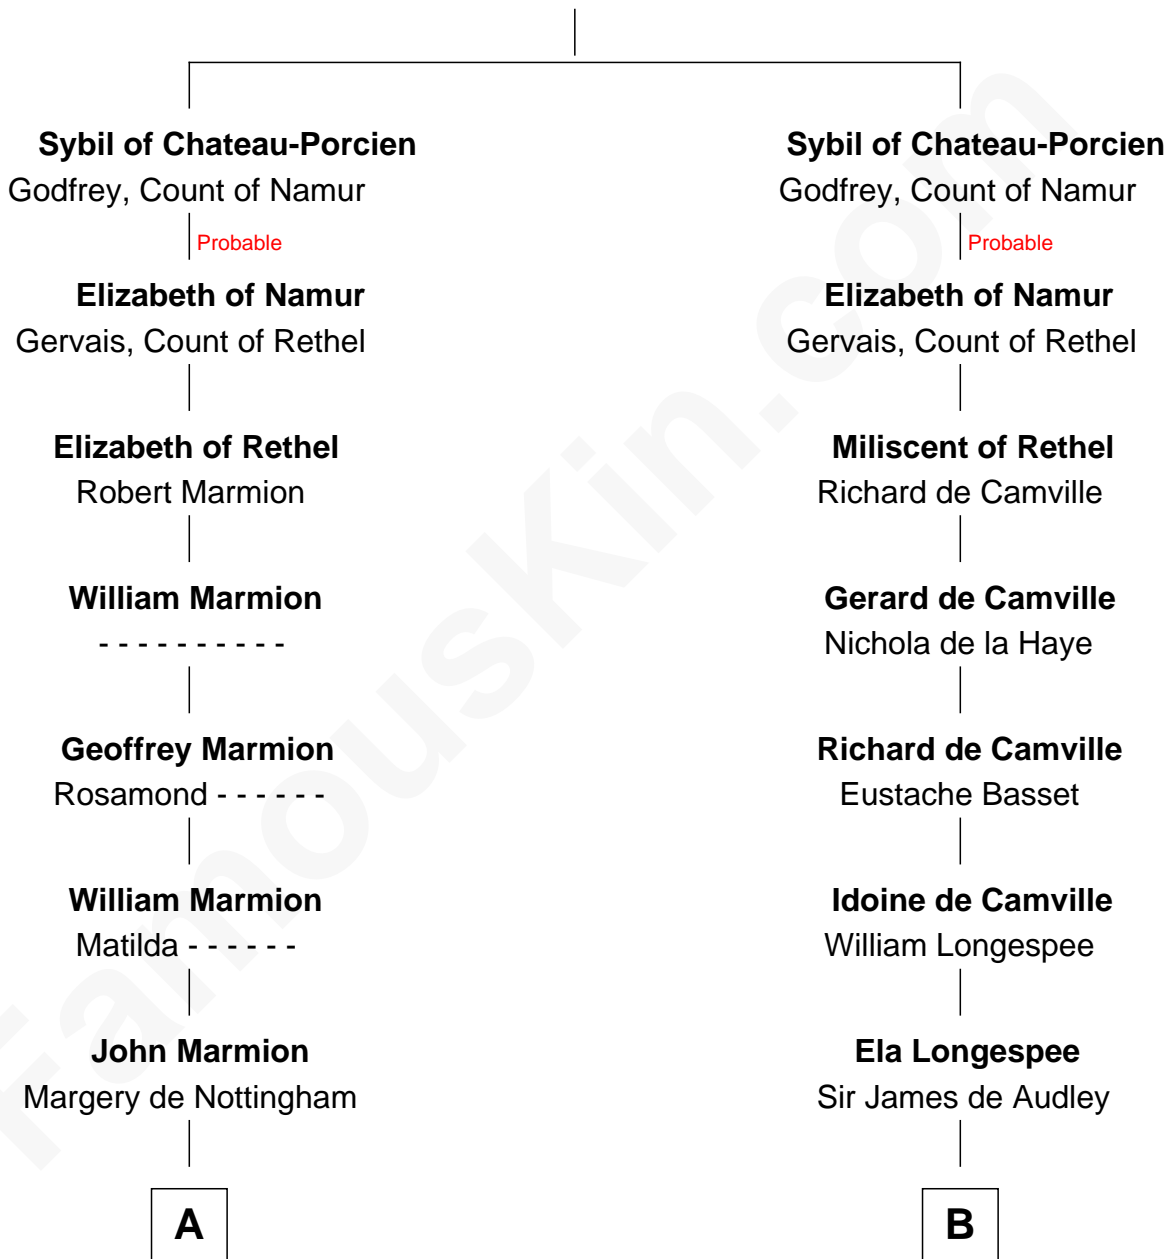

FamousKin.com

Relationship Chart of

Thomas Nelson

Signer of the Declaration of Independence

19th cousin 2 times removed of

Richard More

(c1614 - c1696) Mayflower passenger 1620

MAYFLOWER

Roger, Count of Chateau-Porcien

C

Martha Bacon
Anthony Smith

Abigail Smith
Lewis Burwell

Nathaniel Burwell
Elizabeth Carter

Elizabeth Burwell
William Nelson

Thomas Nelson
Signer of Declaration of Independence

D

Jasper More
Elizabeth Smalley

Katherine More
Col. Samuel More

Richard More
Mayflower passenger 1620