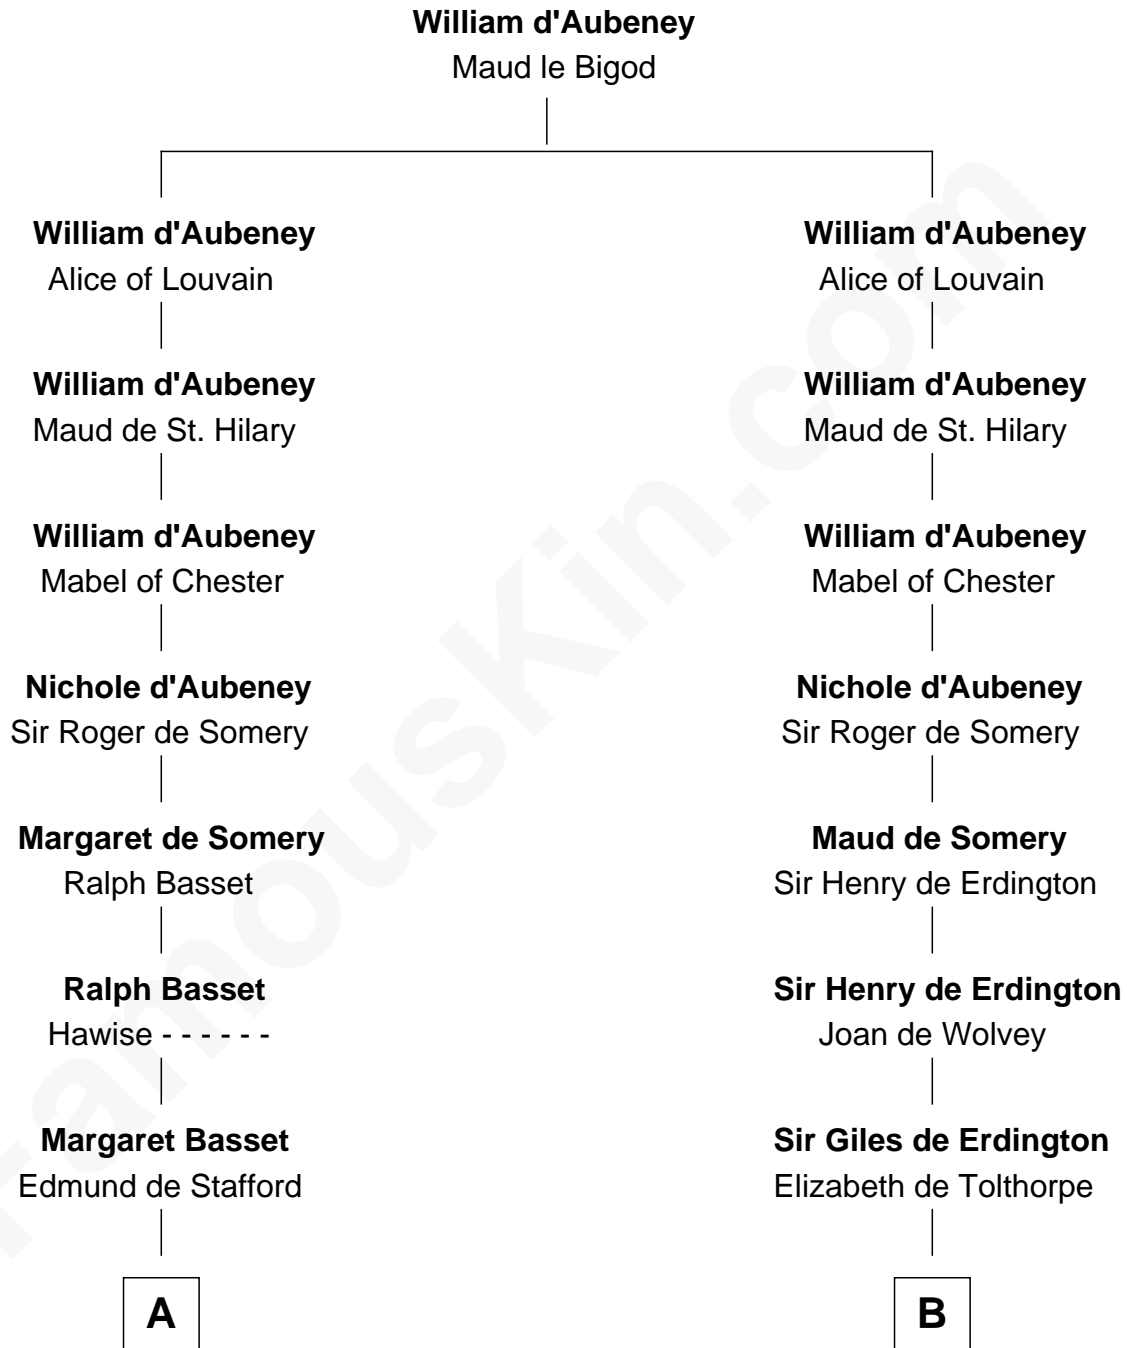

FamousKin.com

Relationship Chart of

Thomas Nelson

Signer of the Declaration of Independence

15th cousin 6 times removed of

Richard More

(c1614 - c1696) Mayflower passenger 1620

MAYFLOWER

C

Col. George Reade

Elizabeth Martiau

Robert Reade

Mary Lilly

Margaret Reade

Thomas Nelson

William Nelson

Elizabeth Burwell

Thomas Nelson

Signer of Declaration of Independence

FamousKin.com