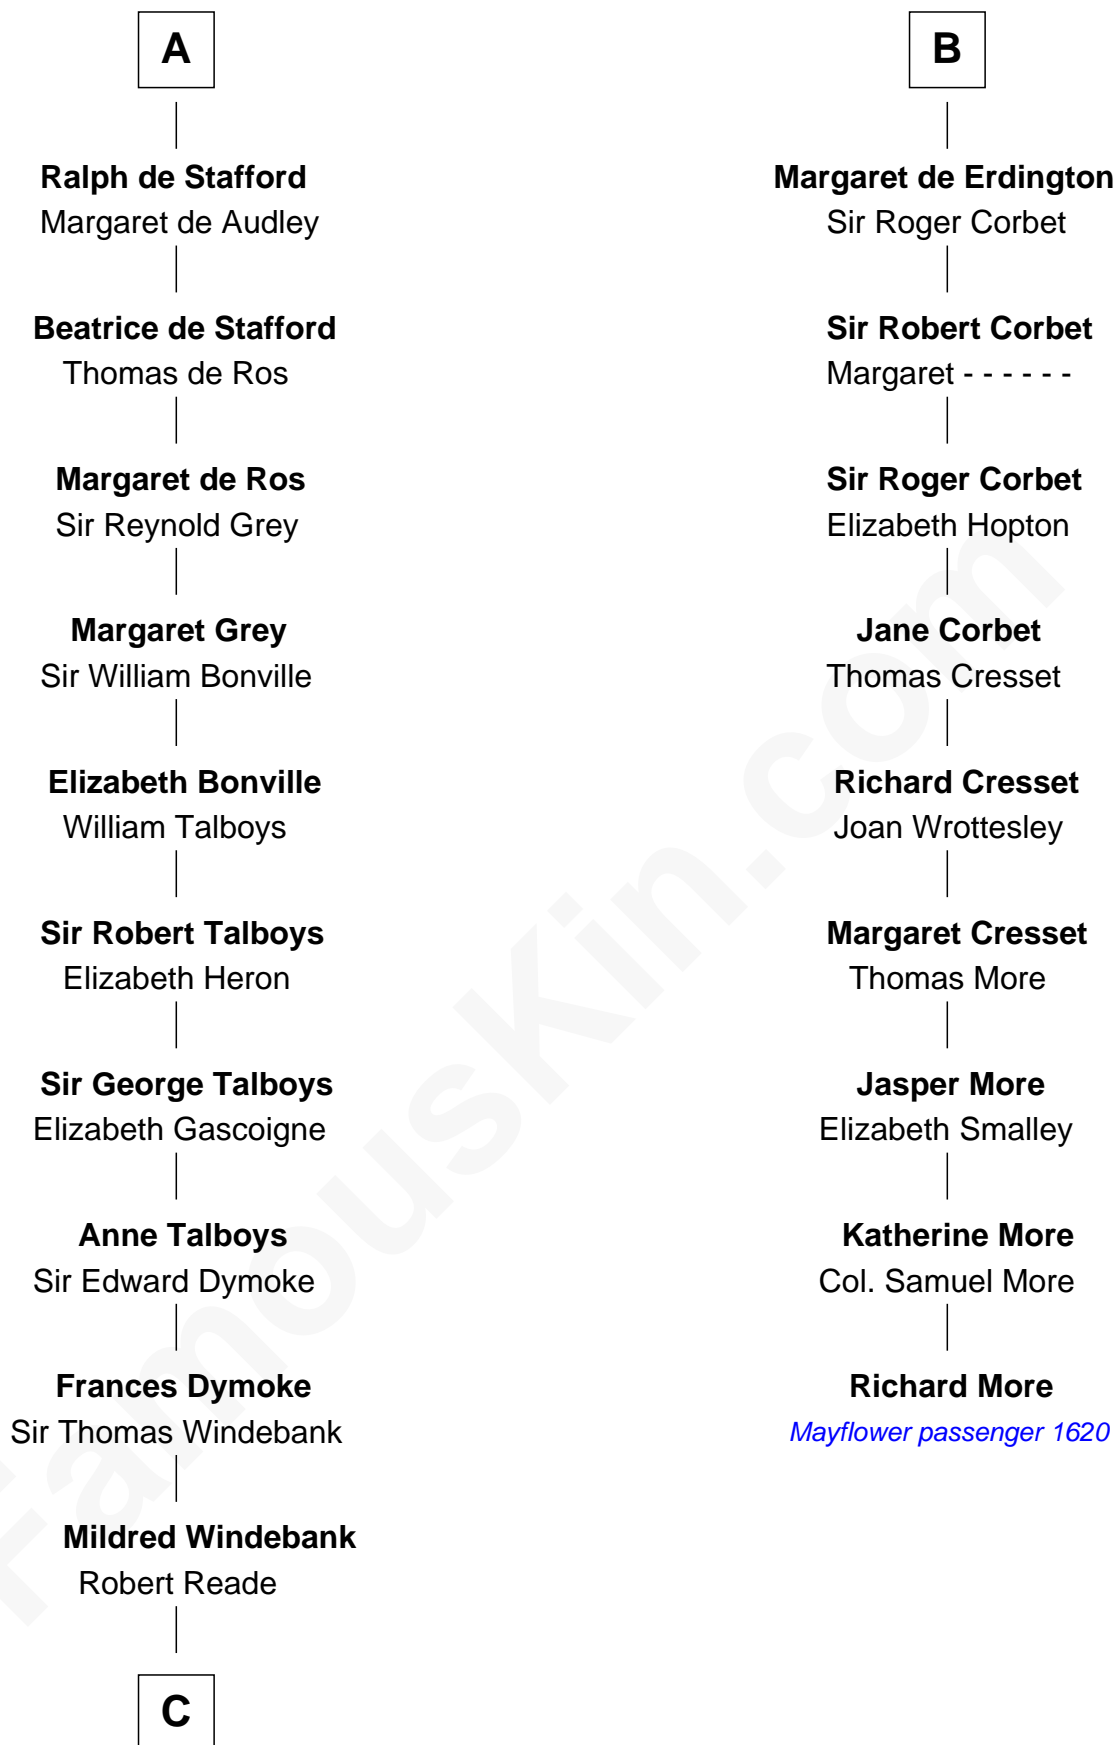

FamousKin.com

Relationship Chart of

Thomas Nelson

Signer of the Declaration of Independence

15th cousin 6 times removed of

Richard More

(c1614 - c1696) Mayflower passenger 1620

MAYFLOWER

C

Col. George Reade

Elizabeth Martiau

Robert Reade

Mary Lilly

Margaret Reade

Thomas Nelson

William Nelson