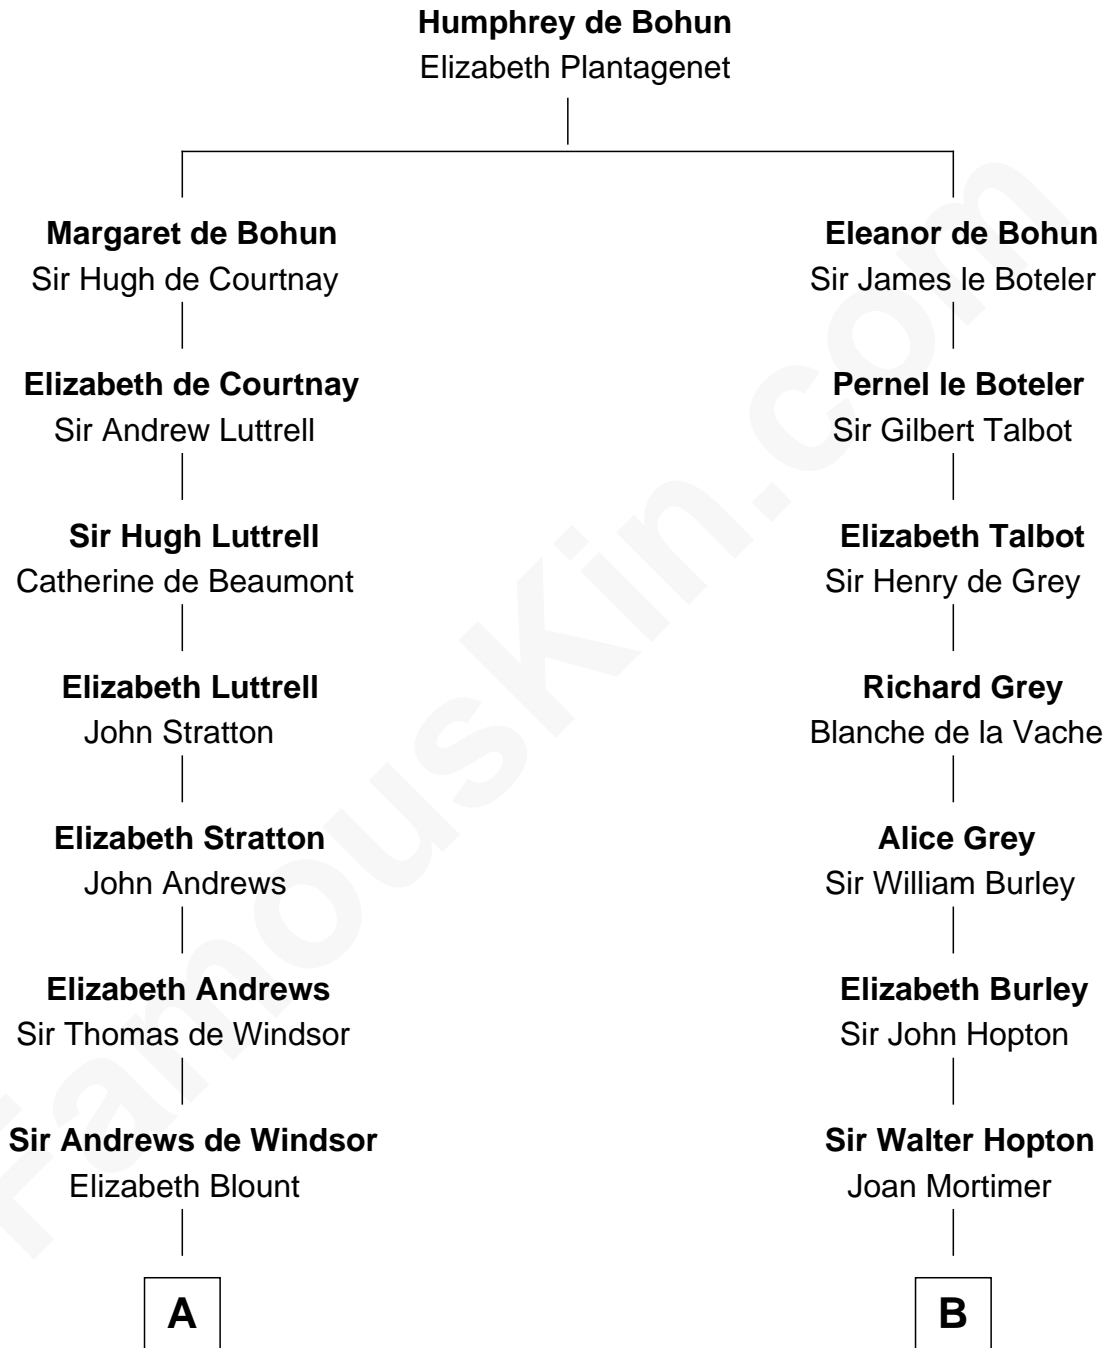

# FamousKin.com Relationship Chart of

**Thomas Nelson**

*Signer of the Declaration of Independence*

14th cousin of

**Richard More**

*(c1614 - c1696) Mayflower passenger 1620*

**MAYFLOWER**

**A**

**Edith Windsor**  
George Ludlow

**Thomas Ludlow**  
Jane Pyle

**Gabriel Ludlow**  
Phillis - - - - -

**Sarah Ludlow**  
Col. John Carter

**Col. Robert Carter**  
Judith Armistead

**Elizabeth Carter**  
Nathaniel Burwell