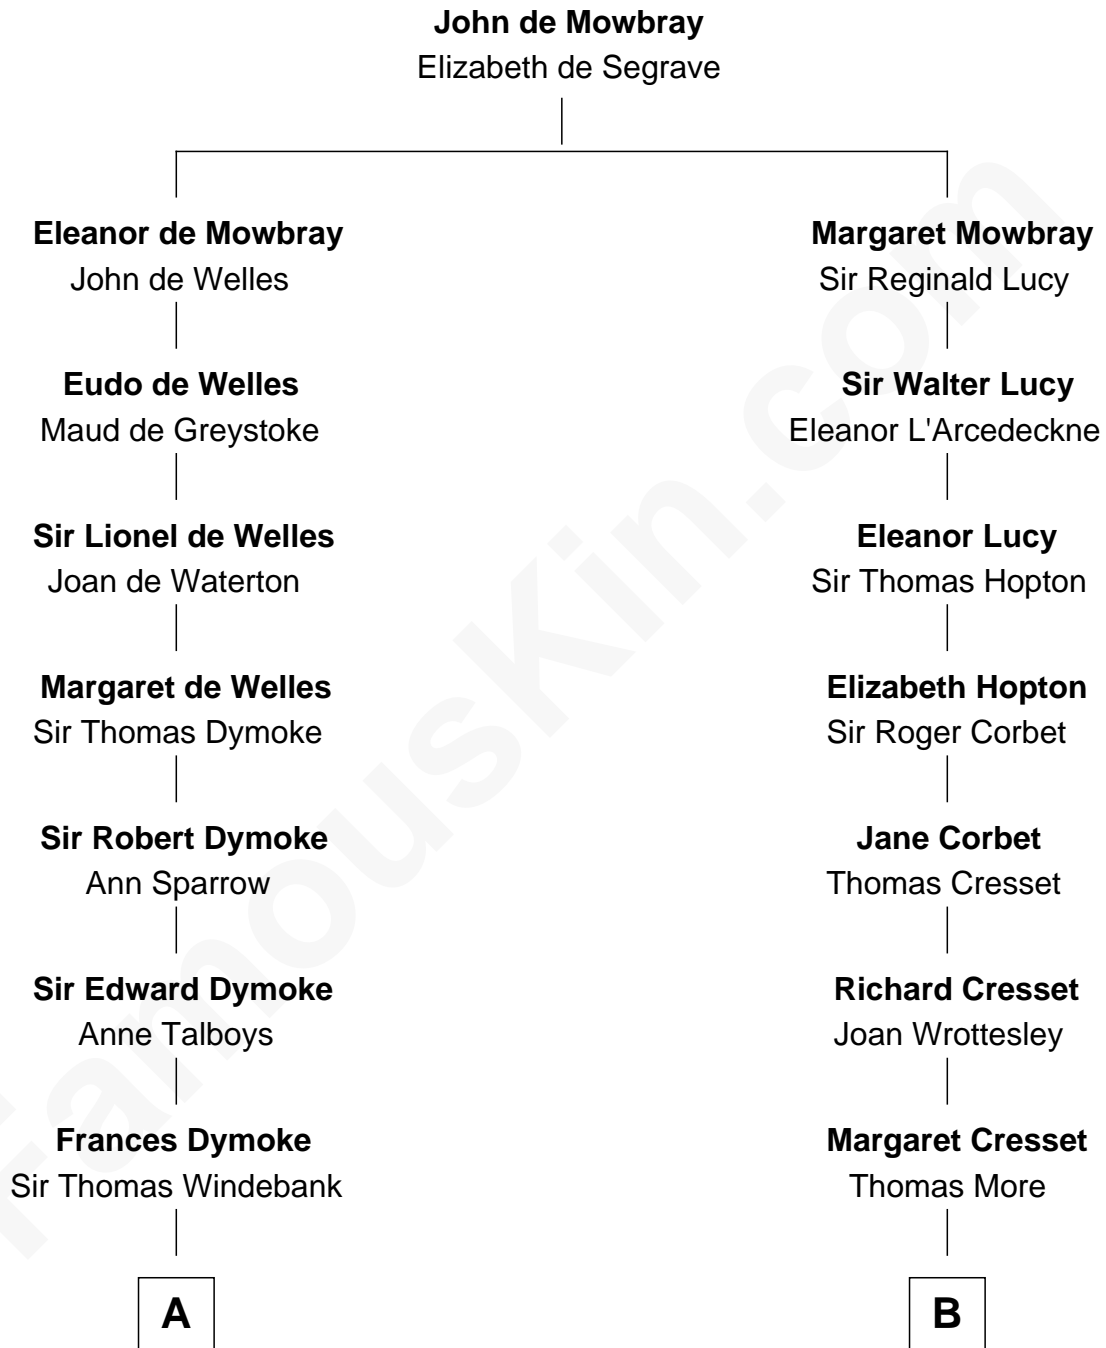

FamousKin.com

Relationship Chart of

Thomas Nelson

Signer of the Declaration of Independence

9th cousin 3 times removed of

Richard More

(c1614 - c1696) Mayflower passenger 1620

MAYFLOWER

A

Mildred Windebank

Robert Reade

Col. George Reade

Elizabeth Martiau

Robert Reade

Mary Lilly

Margaret Reade

Thomas Nelson

William Nelson

Elizabeth Burwell

Thomas Nelson

Signer of Declaration of Independence

B

Jasper More

Elizabeth Smalley

Katherine More

Col. Samuel More

Richard More

Mayflower passenger 1620

FamousKin.com