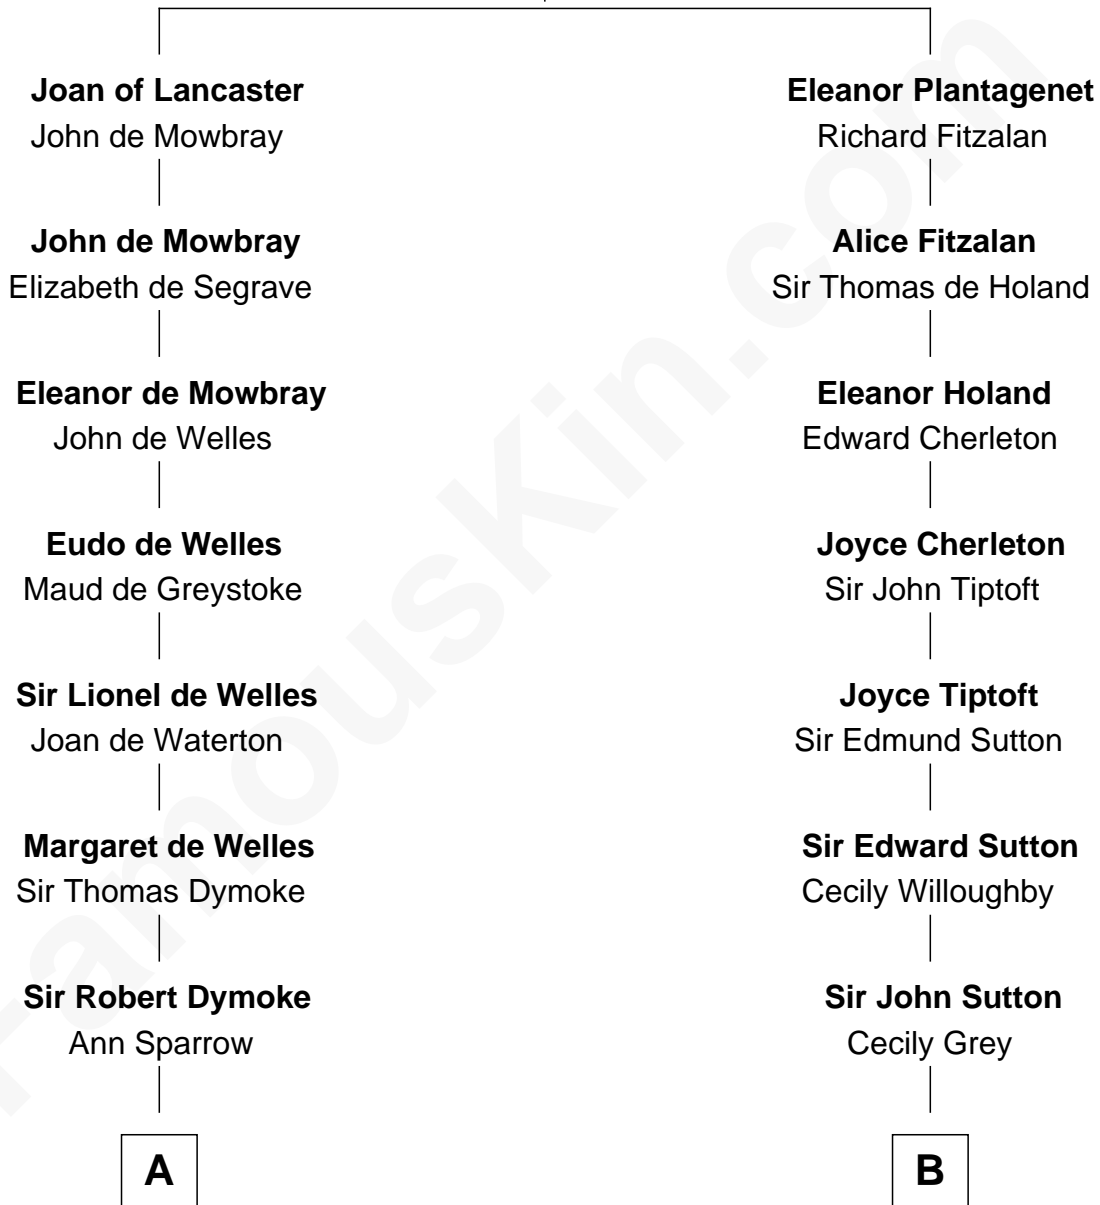

FamousKin.com

Relationship Chart of

Thomas Nelson

Signer of the Declaration of Independence

14th cousin of

Bathsheba (Ruggles) Spooner

First woman executed for murder in U.S. by non-British government

Henry Plantagenet
Maud de Chaworth

A

Sir Edward Dymoke

Anne Talboys

Frances Dymoke

Sir Thomas Windebank

Mildred Windebank

Robert Reade

Col. George Reade

Elizabeth Martiau

Robert Reade

Mary Lilly

Margaret Reade

Thomas Nelson

William Nelson

Elizabeth Burwell

Thomas Nelson

Bathsheba Bourne

Bathsheba (Ruggles) Spooner

First Woman Executed in U.S.