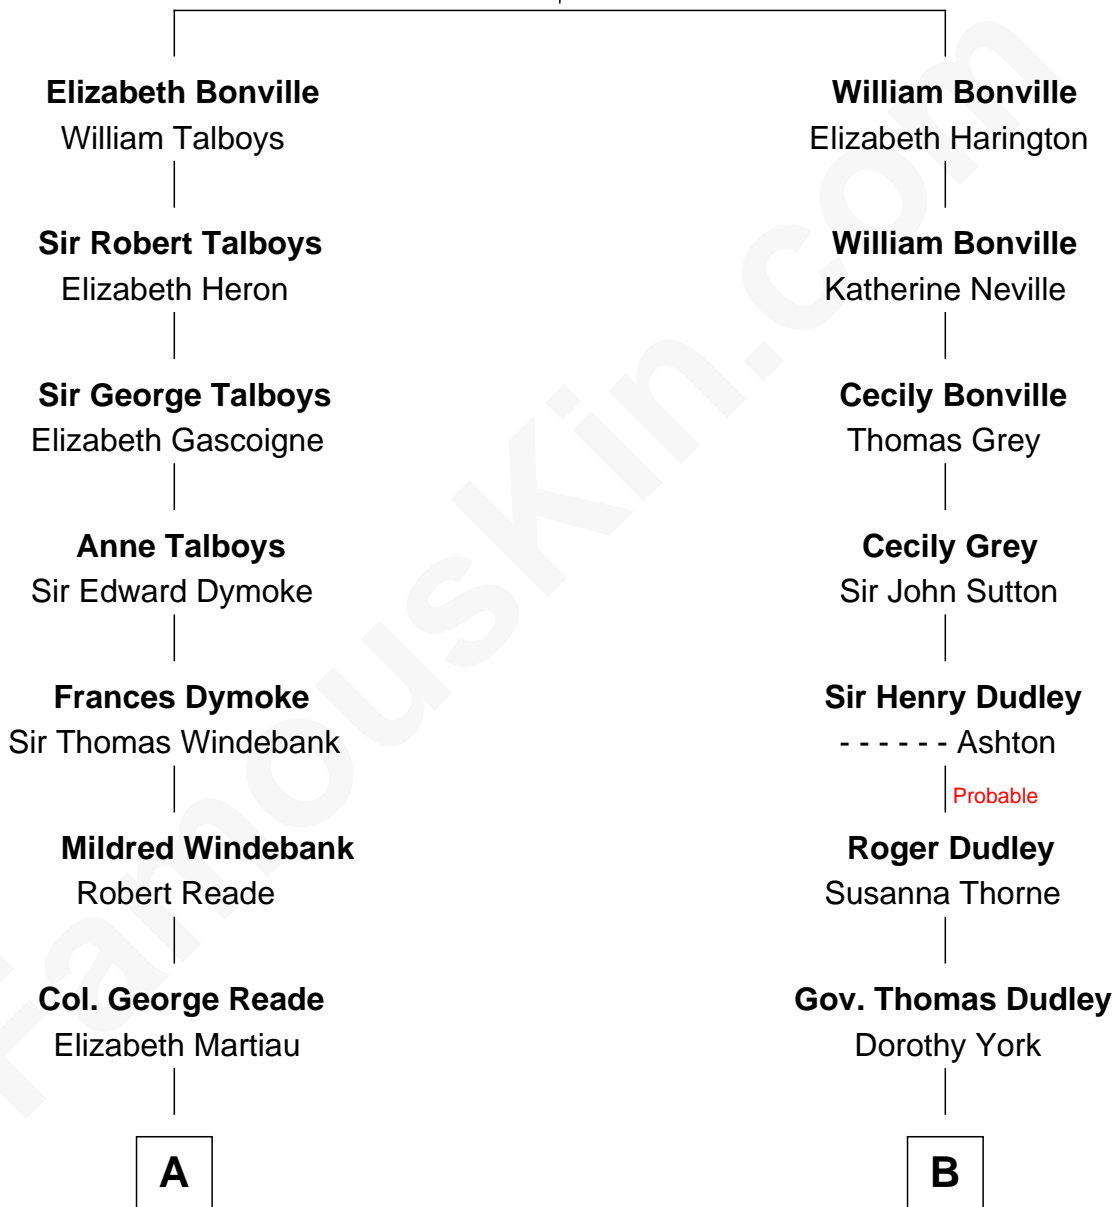

FamousKin.com

Relationship Chart of

Thomas Nelson

Signer of the Declaration of Independence

10th cousin 1 time removed of

Bathsheba (Ruggles) Spooner

First woman executed for murder in U.S. by non-British government

Sir William Bonville

Margaret Grey

A

Robert Reade

Mary Lilly

Margaret Reade

Thomas Nelson

William Nelson

Rev. Timothy Ruggles

Mary White

Timothy Dwight Ruggles

Bathsheba Bourne

Bathsheba (Ruggles) Spooner

First Woman Executed in U.S.