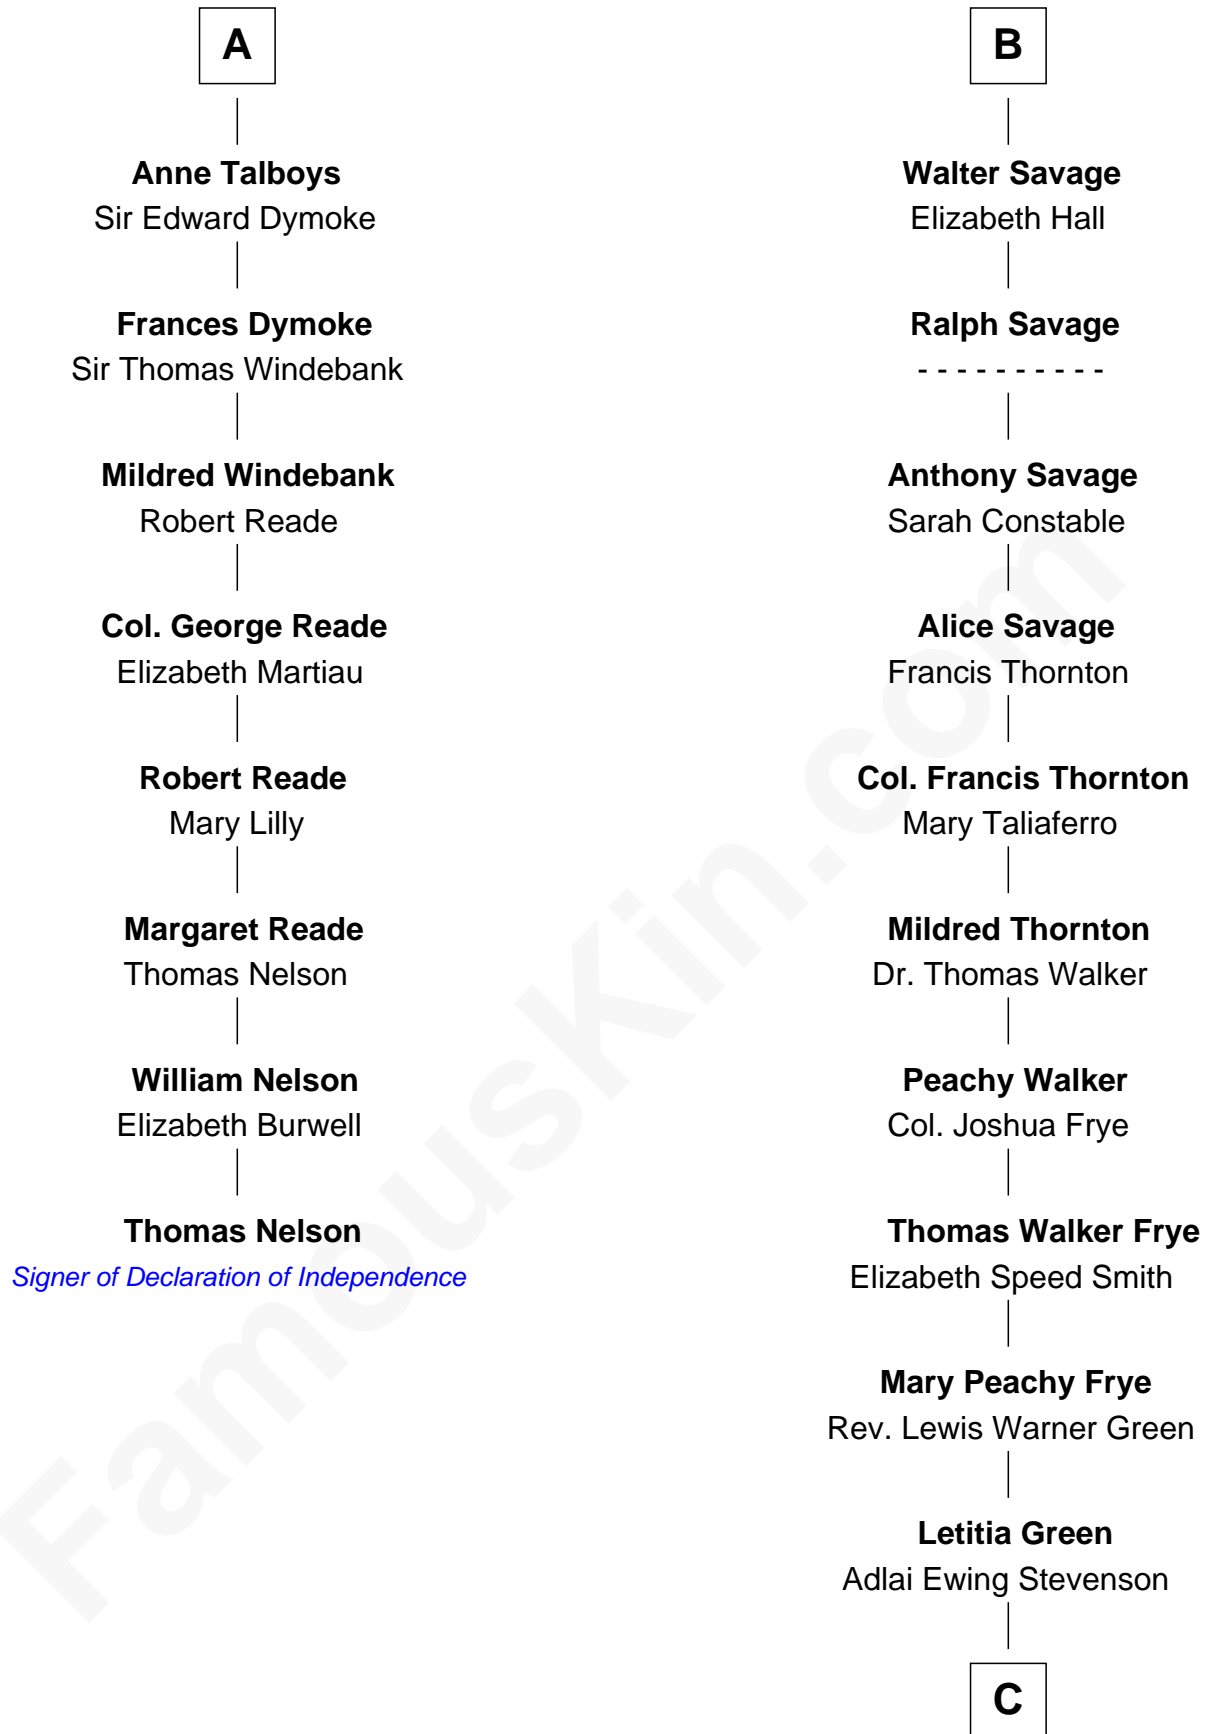

FamousKin.com

Relationship Chart of

Thomas Nelson

Signer of the Declaration of Independence

14th cousin 4 times removed of

Adlai Stevenson II

31st Governor of Illinois

C

Lewis Green Stevenson

Helen Louise Davis

Adlai Stevenson II

31st Governor of Illinois

FamousKin.com