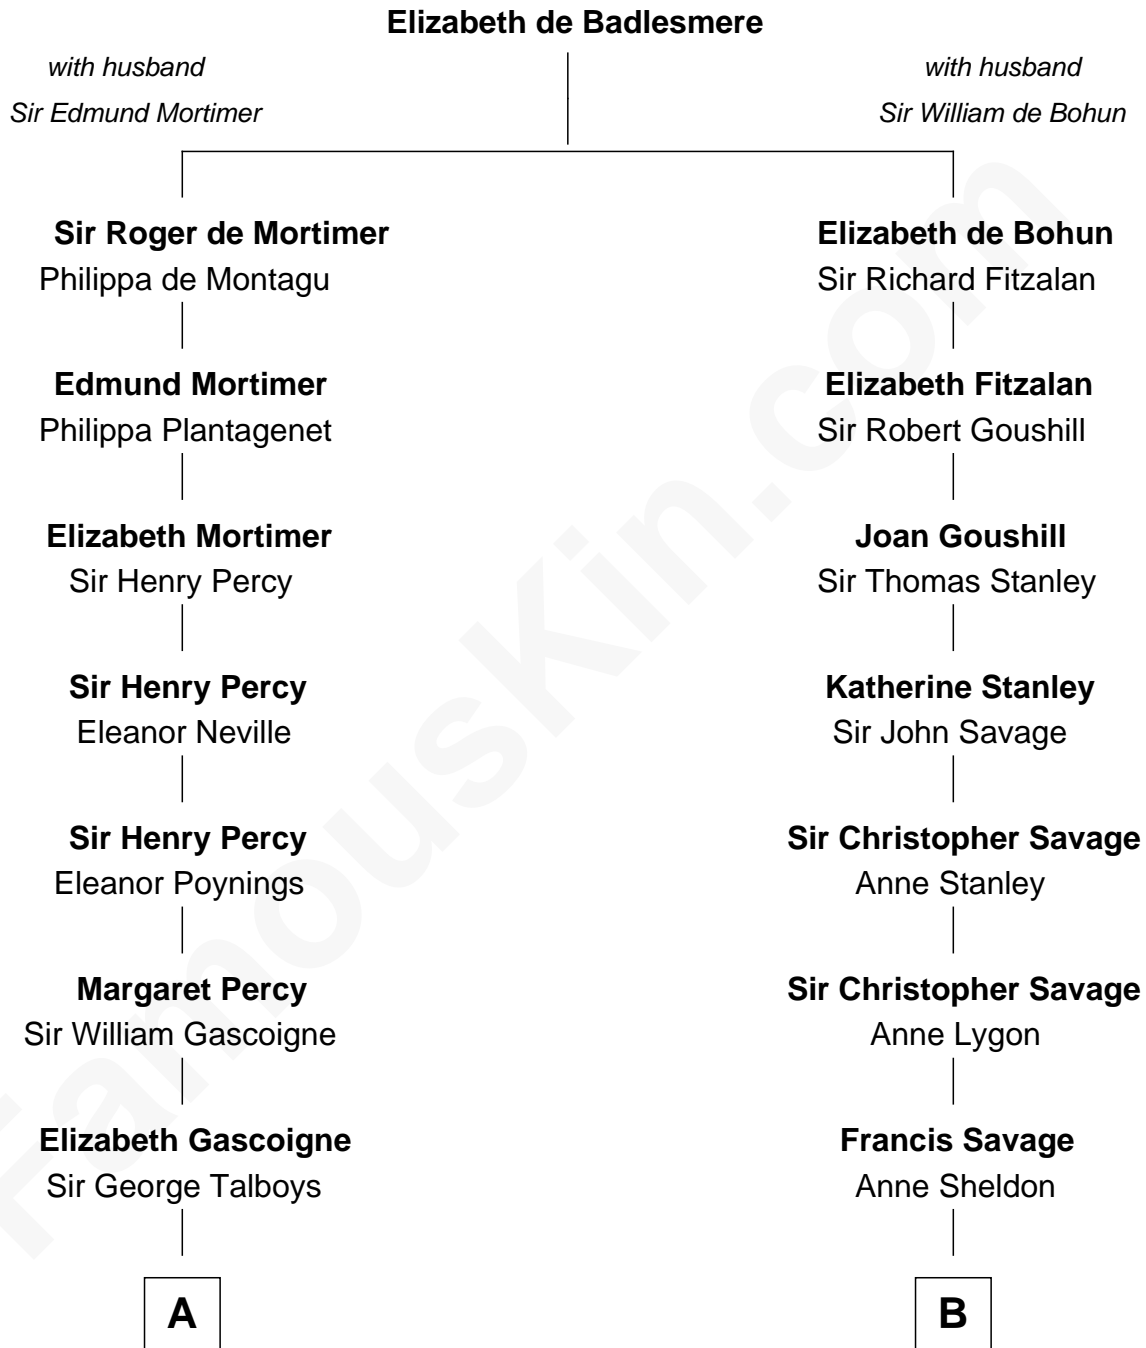

FamousKin.com

Relationship Chart of

Thomas Nelson

Signer of the Declaration of Independence

14th cousin 4 times removed of

Adlai Stevenson II

31st Governor of Illinois

C

Lewis Green Stevenson

Helen Louise Davis

Adlai Stevenson II

31st Governor of Illinois

FamousKin.com