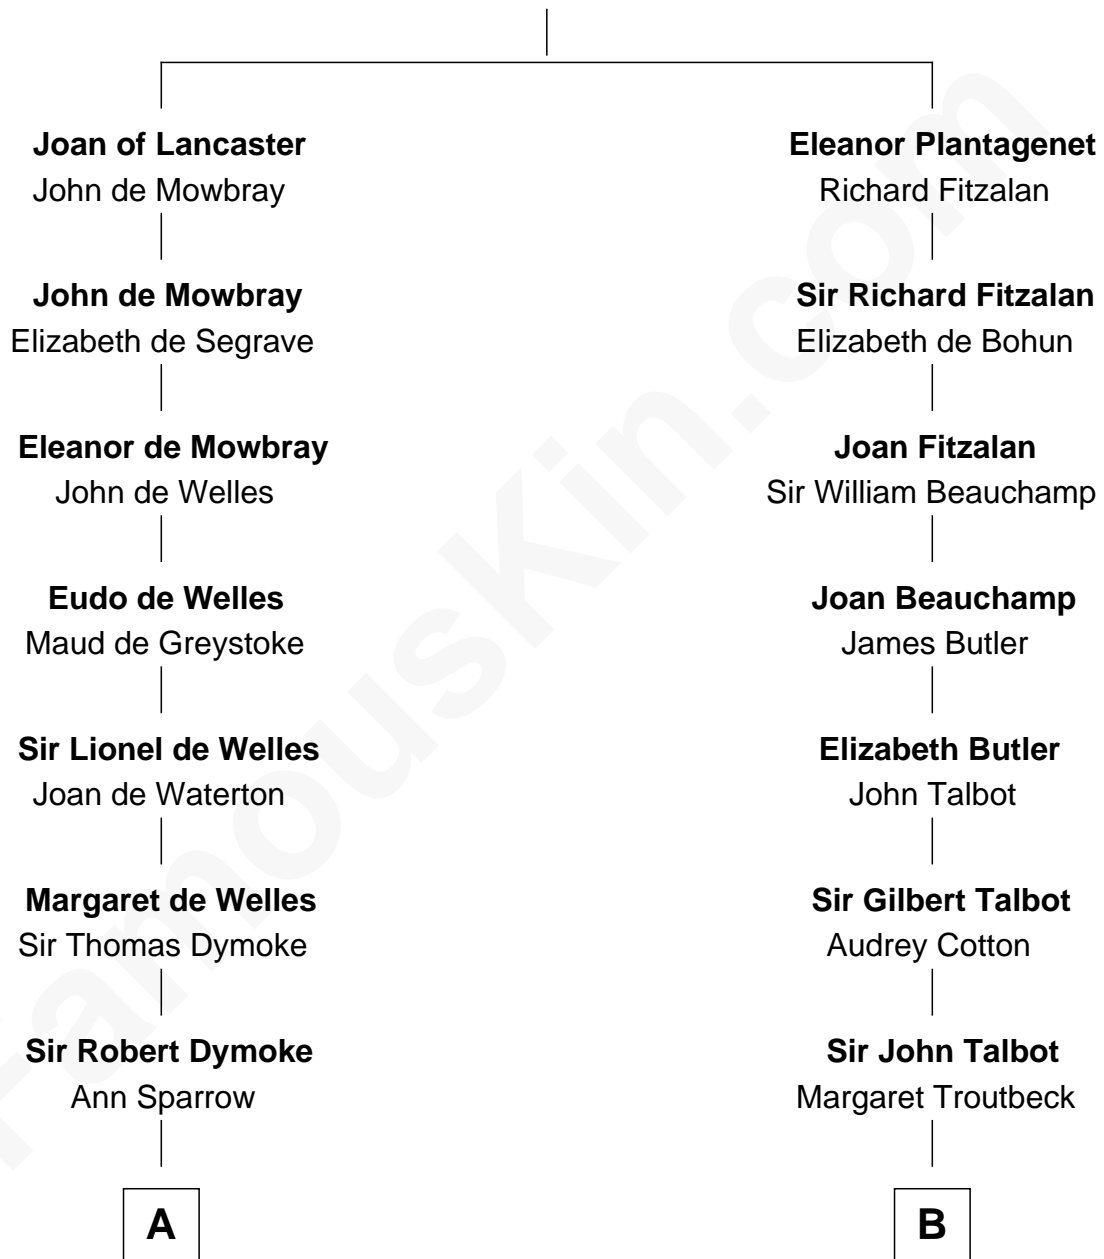

## Relationship Chart of

### Thomas Nelson

*Signer of the Declaration of Independence*

14th cousin 5 times removed of

### Norman Rockwell

*American Artist*

**Henry Plantagenet**  
Maud de Chaworth

**C**

John William Rockwell  
Phebe Boyce Waring

Jarvis Waring Rockwell  
Anne Mary Hill

Norman Rockwell  
*American Artist*

FamousKin.com