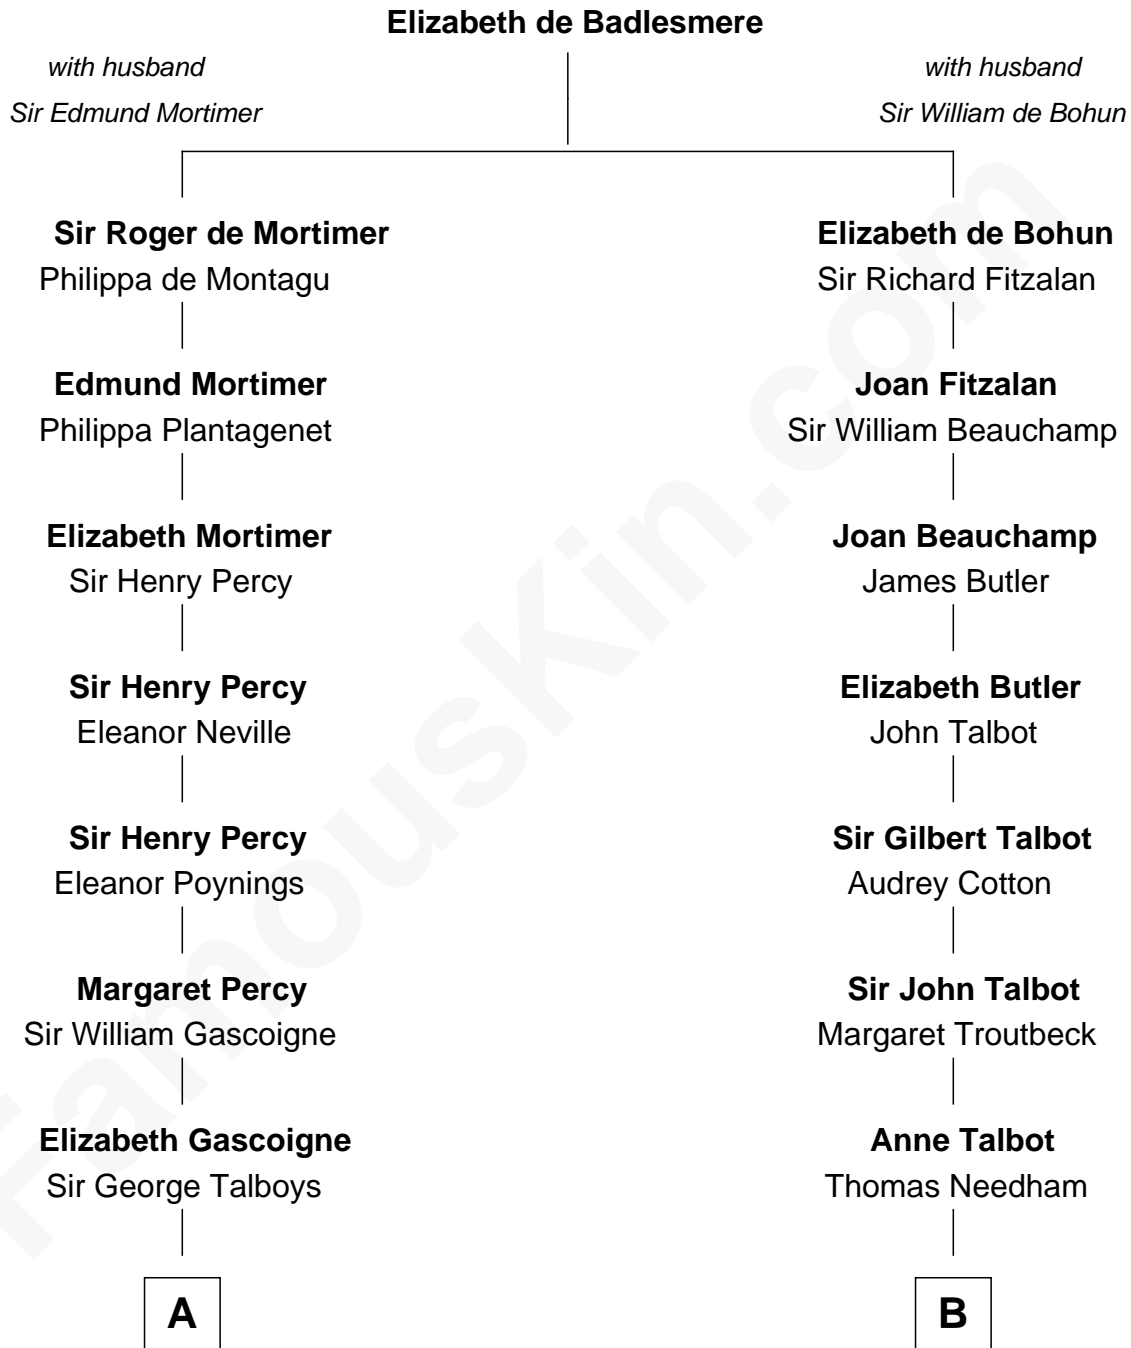

# FamousKin.com

## Relationship Chart of

### Thomas Nelson

*Signer of the Declaration of Independence*

14th cousin 4 times removed of

**Norman Rockwell**  
*American Artist*

**C**

—  
**Jarvis Waring Rockwell**

Anne Mary Hill

—  
**Norman Rockwell**