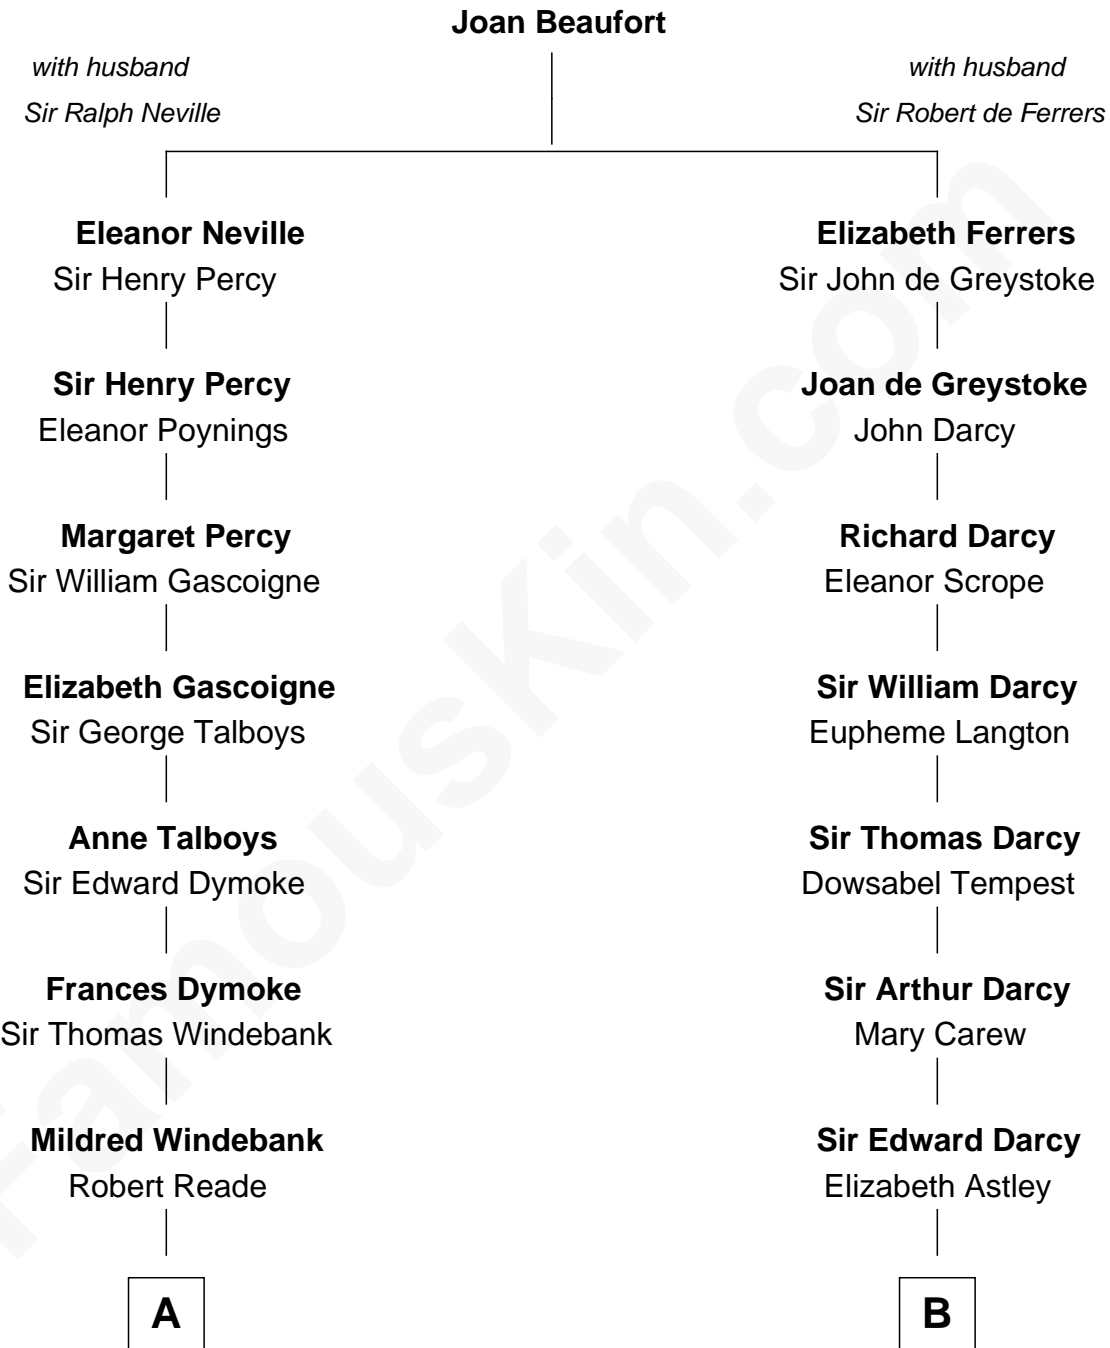

FamousKin.com

Relationship Chart of

Thomas Nelson

Signer of the Declaration of Independence

11th cousin 6 times removed of

Norman Rockwell

American Artist

A

Col. George Reade

Elizabeth Martiau

Robert Reade

Mary Lilly

Margaret Reade

Thomas Nelson

William Nelson

Elizabeth Burwell