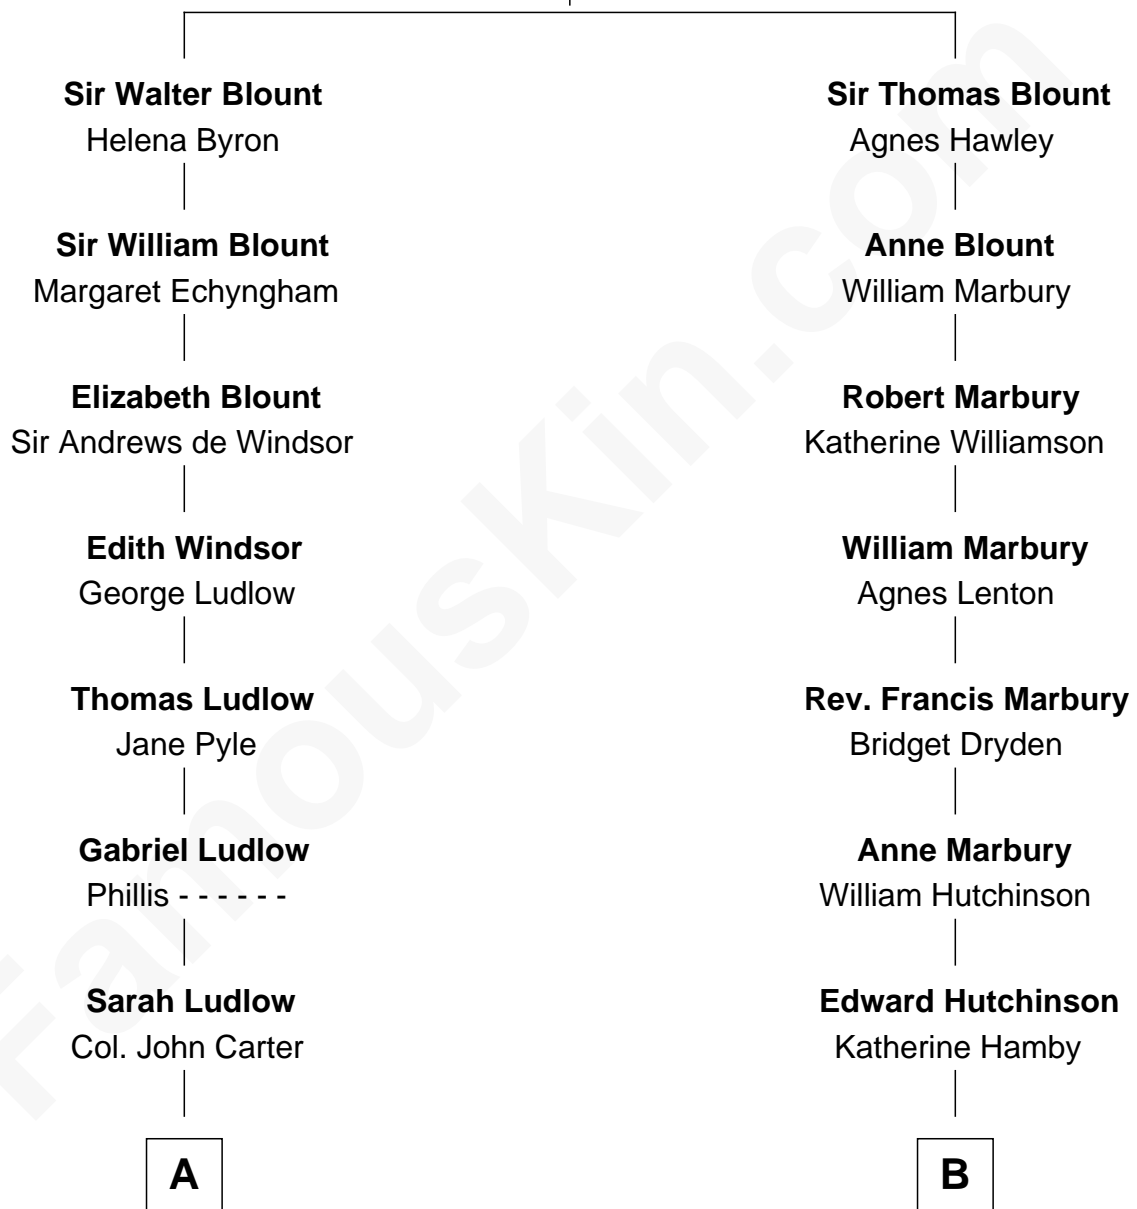

FamousKin.com

Relationship Chart of

Thomas Nelson

Signer of the Declaration of Independence

10th cousin 1 time removed of

Nicholas Gilman

Signer of the U.S. Constitution

Sir Thomas Blount
Margaret de Gresley

A

Col. Robert Carter

Judith Armistead

Elizabeth Carter

Nathaniel Burwell

Elizabeth Burwell

William Nelson

Thomas Nelson