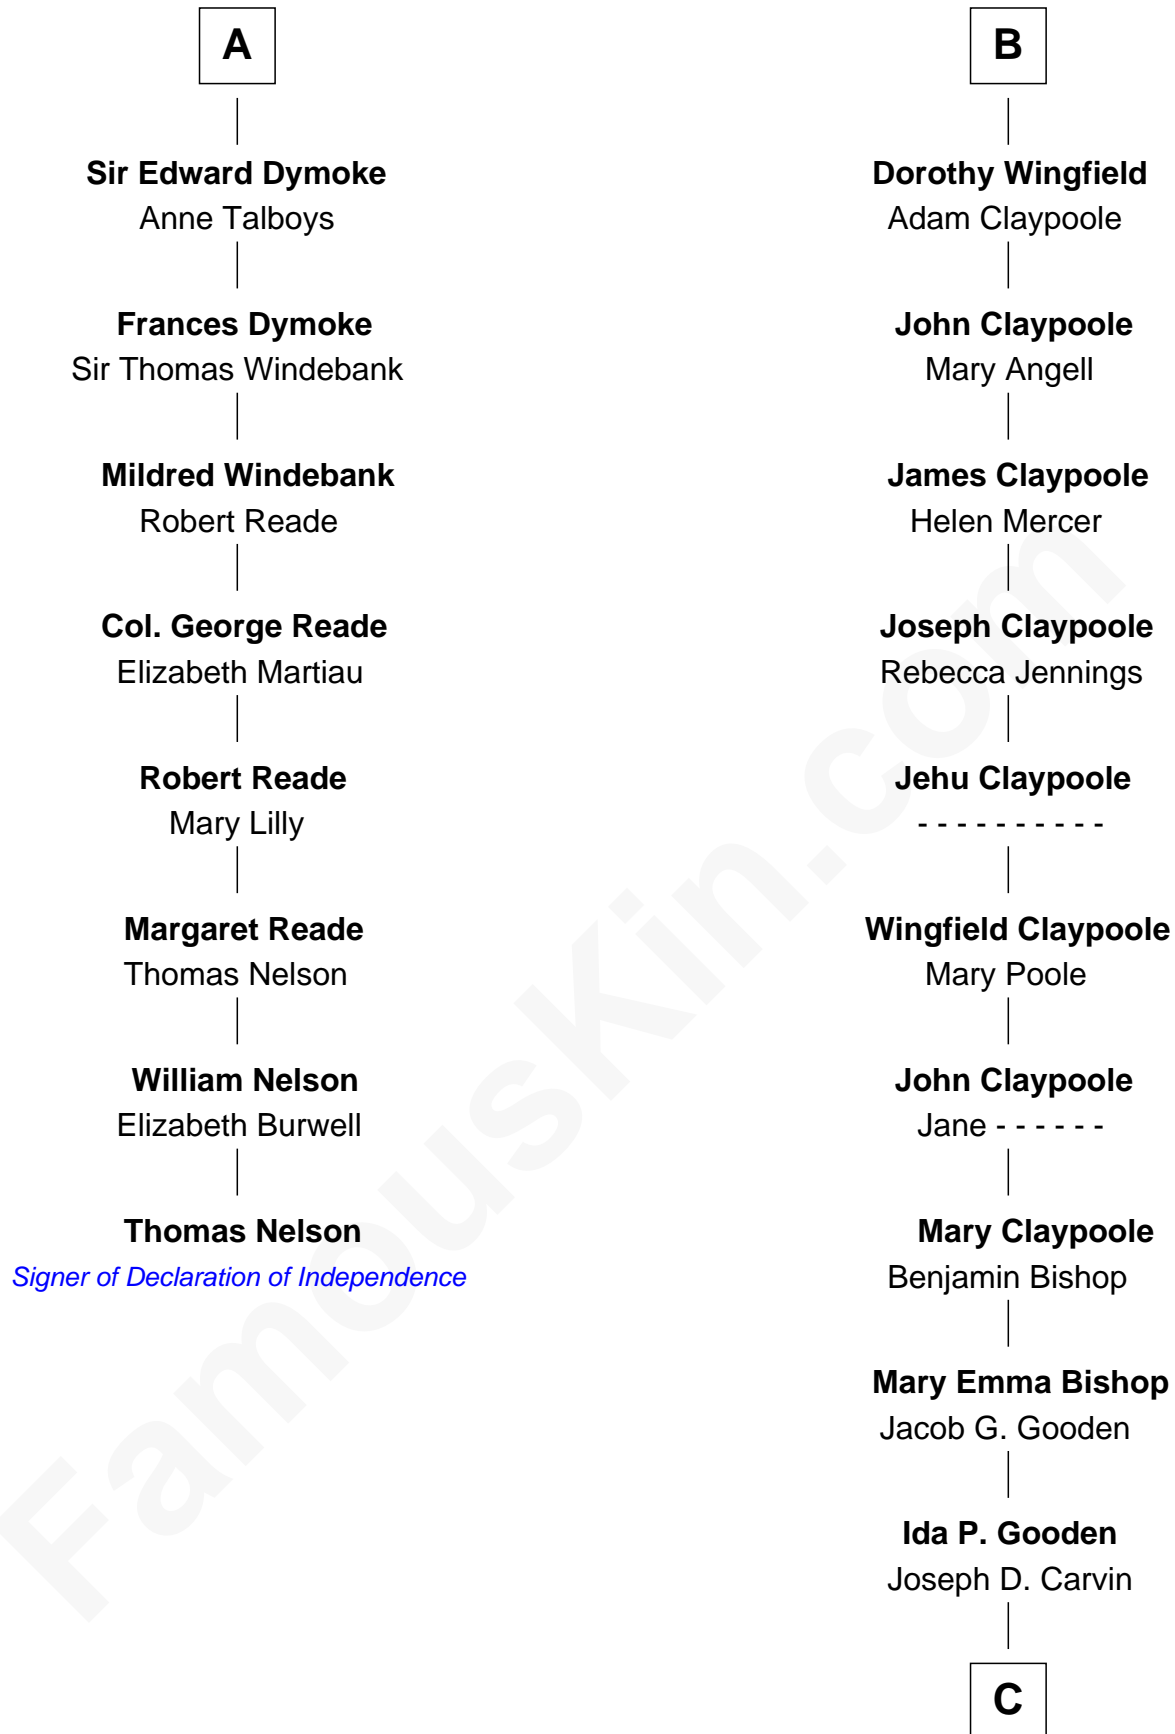

FamousKin.com

Relationship Chart of

Thomas Nelson

Signer of the Declaration of Independence

14th cousin 5 times removed of

Valerie Bertinelli
Television Actress

Henry Plantagenet
Maud de Chaworth

C

Lester Vodges Carvin

Elizabeth - - - - -

Nancy L. Carvin

Andrew Francis Bertinelli

Valerie Bertinelli

Television Actress

FamousKin.com