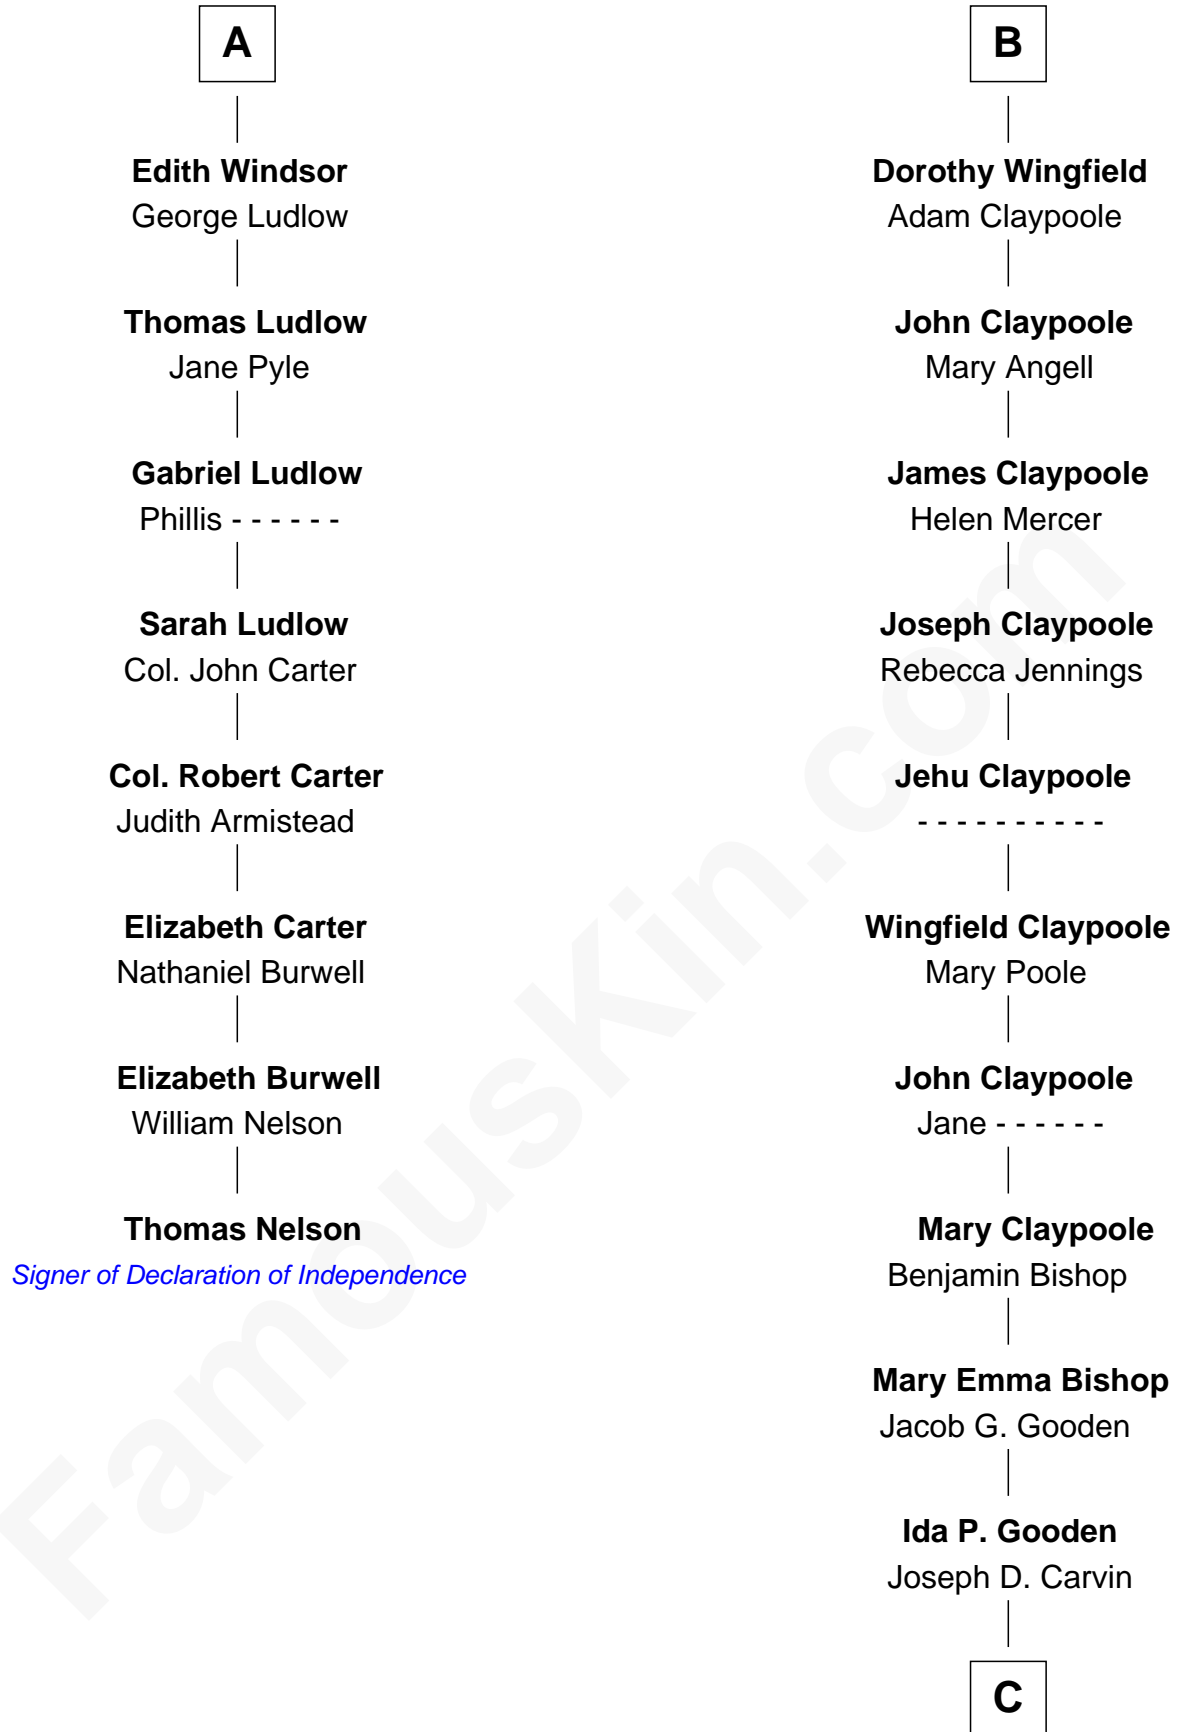

## Relationship Chart of

### Thomas Nelson

*Signer of the Declaration of Independence*

14th cousin 5 times removed of

**Valerie Bertinelli**  
*Television Actress*

**Humphrey de Bohun**  
Elizabeth Plantagenet

C

Lester Vodges Carvin