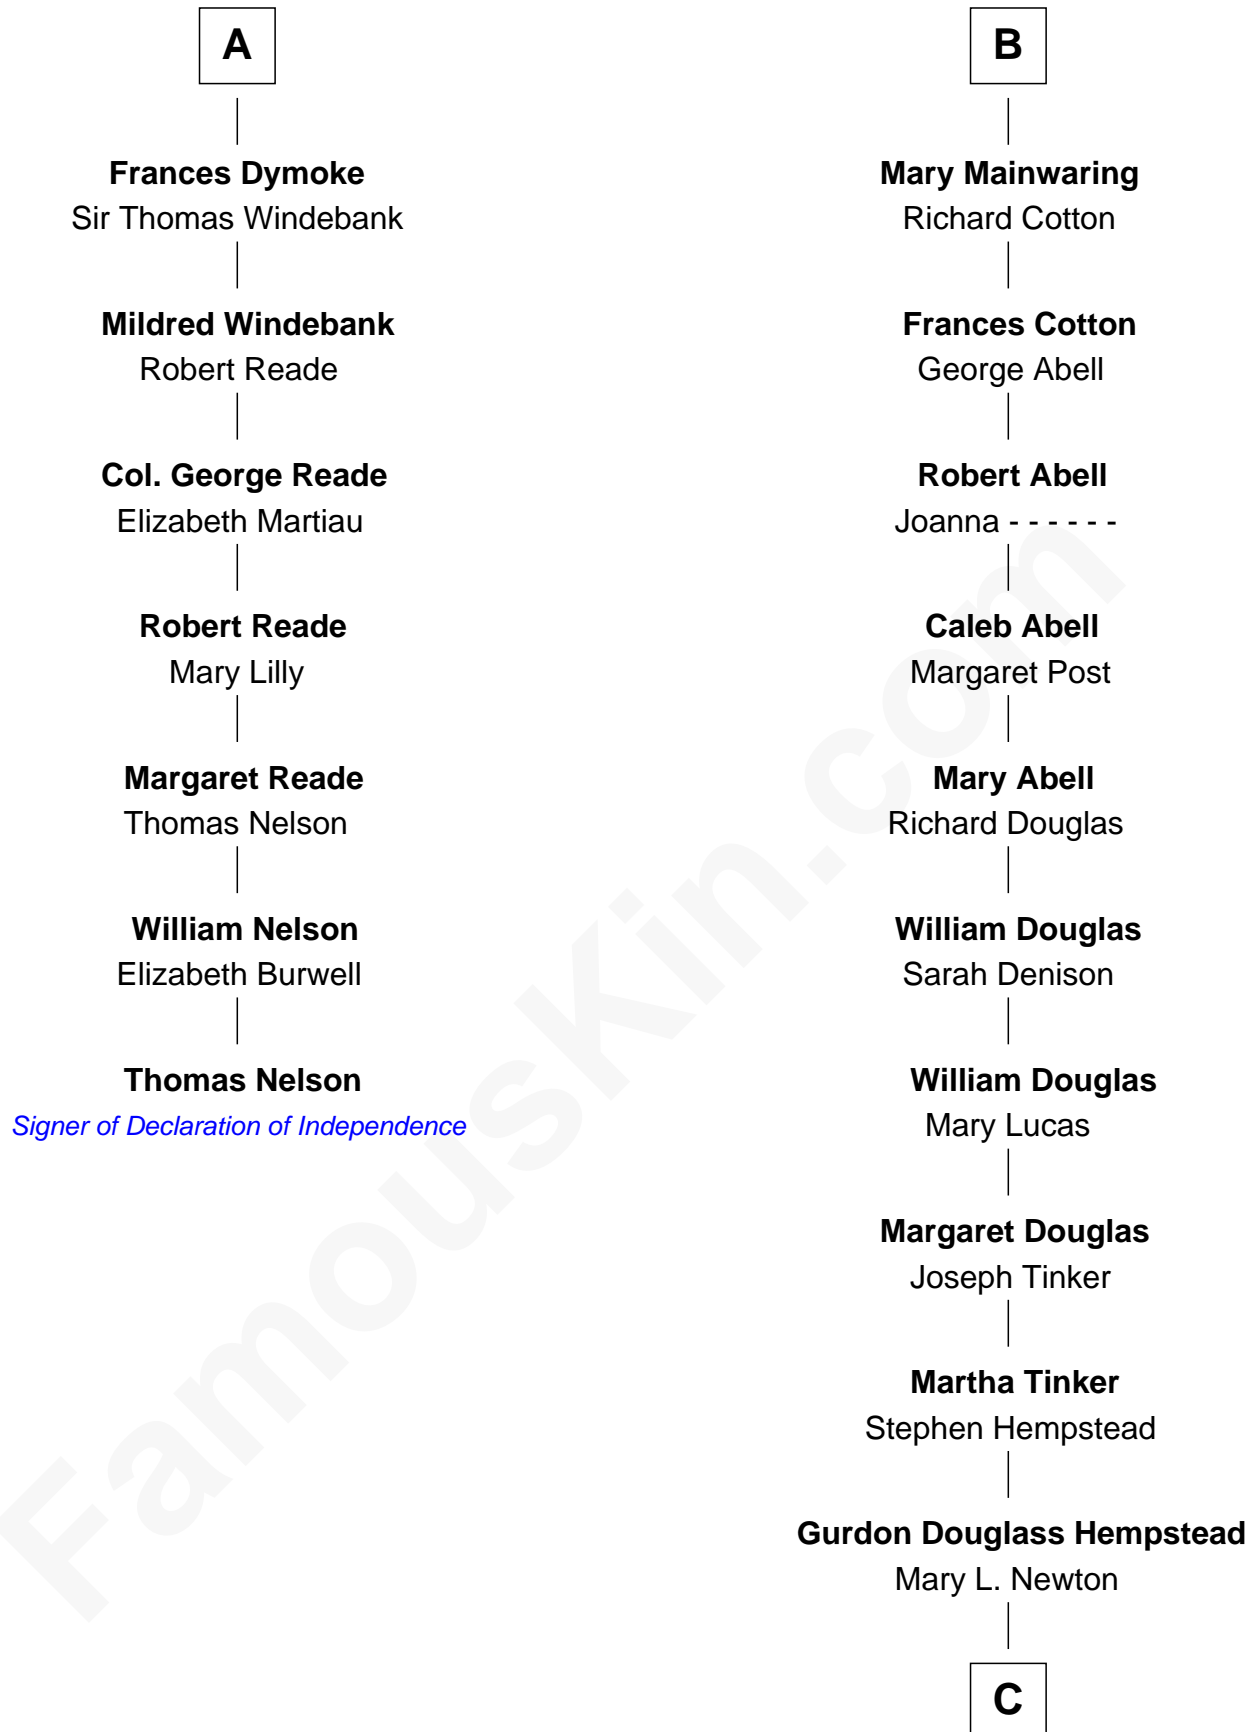

FamousKin.com

Relationship Chart of

Thomas Nelson

Signer of the Declaration of Independence

13th cousin 8 times removed of

Richard Gere

Movie Actor

Sir Thomas de Beauchamp

Katherine de Mortimer

C

Julia Anne Hempstead

Elisha Thomas Tiffany

Nelson Leroy Tiffany

Evaline Harriet Williams

William Stanton Tiffany

Anna Rebecca Stevens