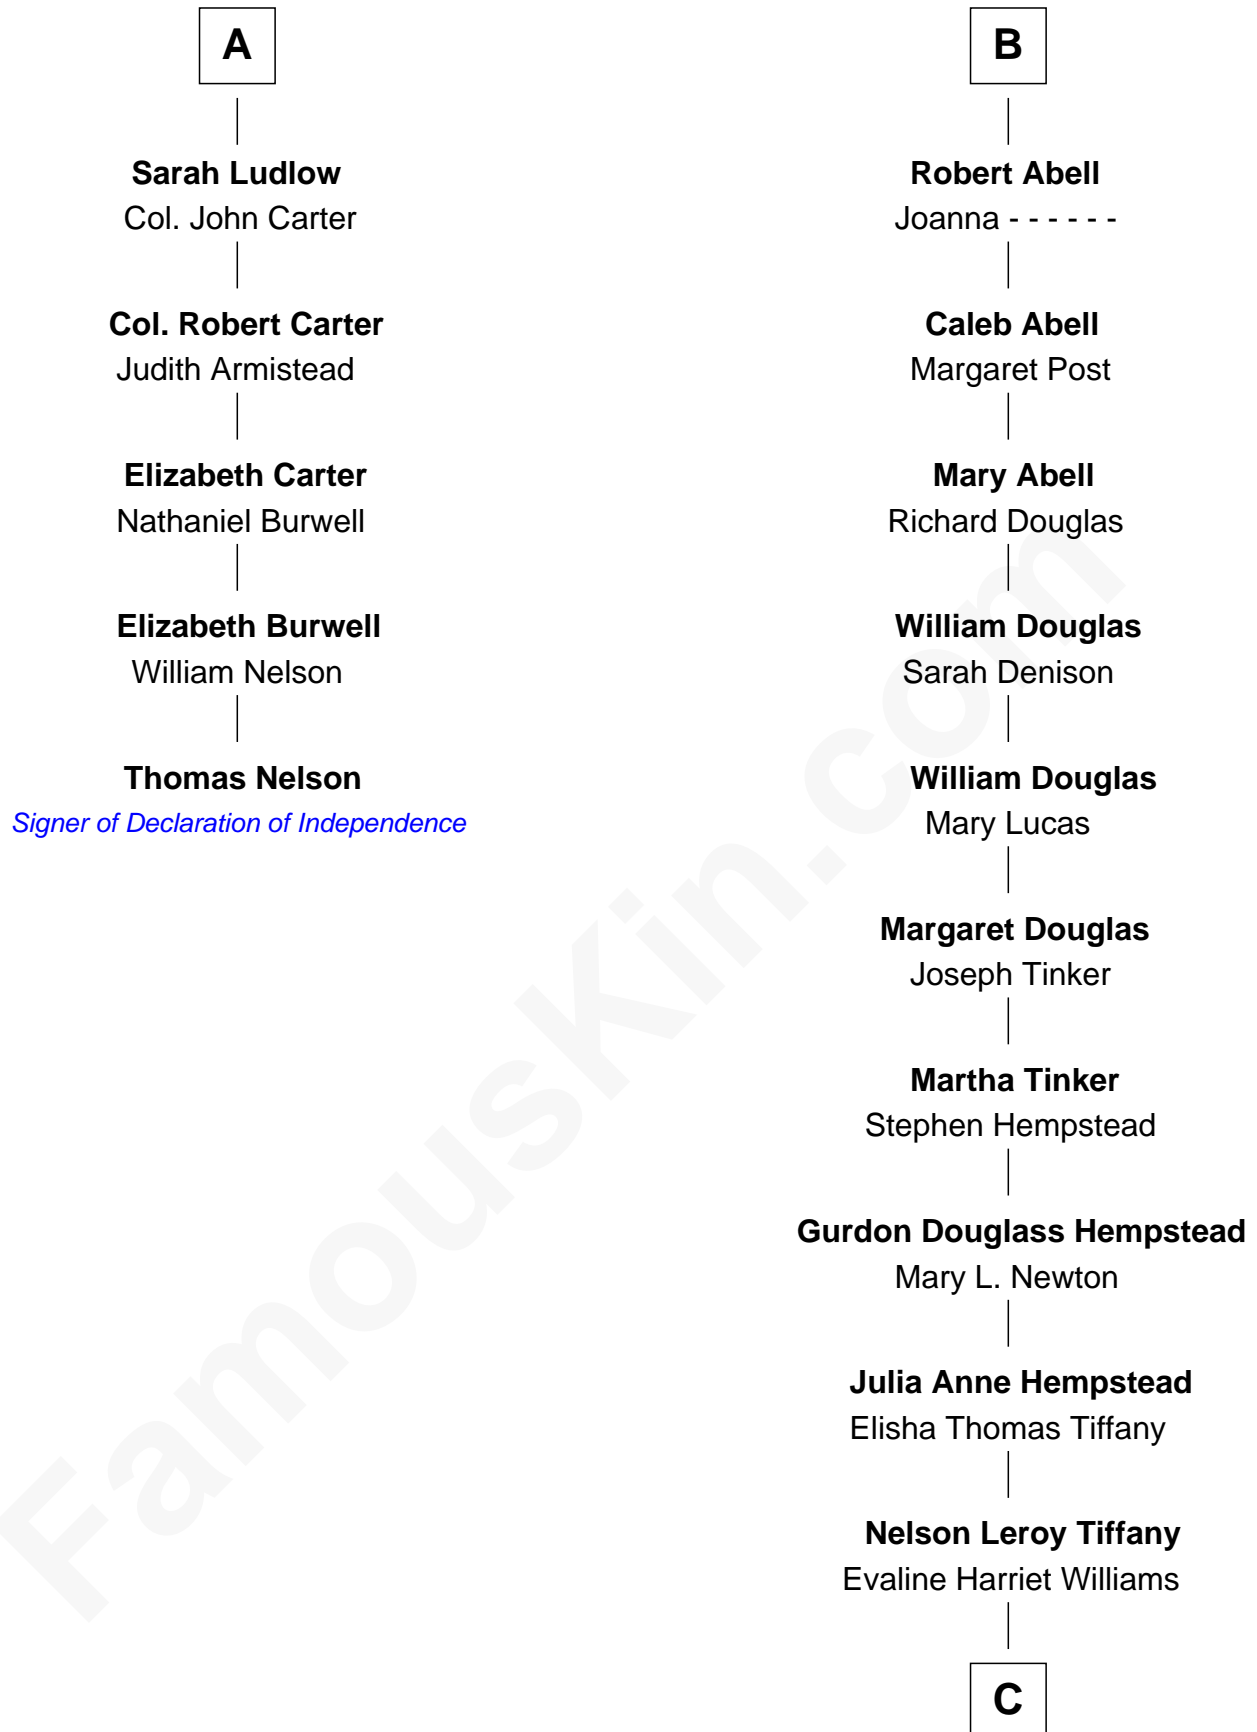

FamousKin.com

Relationship Chart of

Thomas Nelson

Signer of the Declaration of Independence

11th cousin 8 times removed of

Richard Gere

Movie Actor

Sir Walter Blount

Sancha de Ayala

C

William Stanton Tiffany
Anna Rebecca Stevens

Doris Anna Tiffany
Homer George Gere

Richard Gere
Movie Actor

FamousKin.com