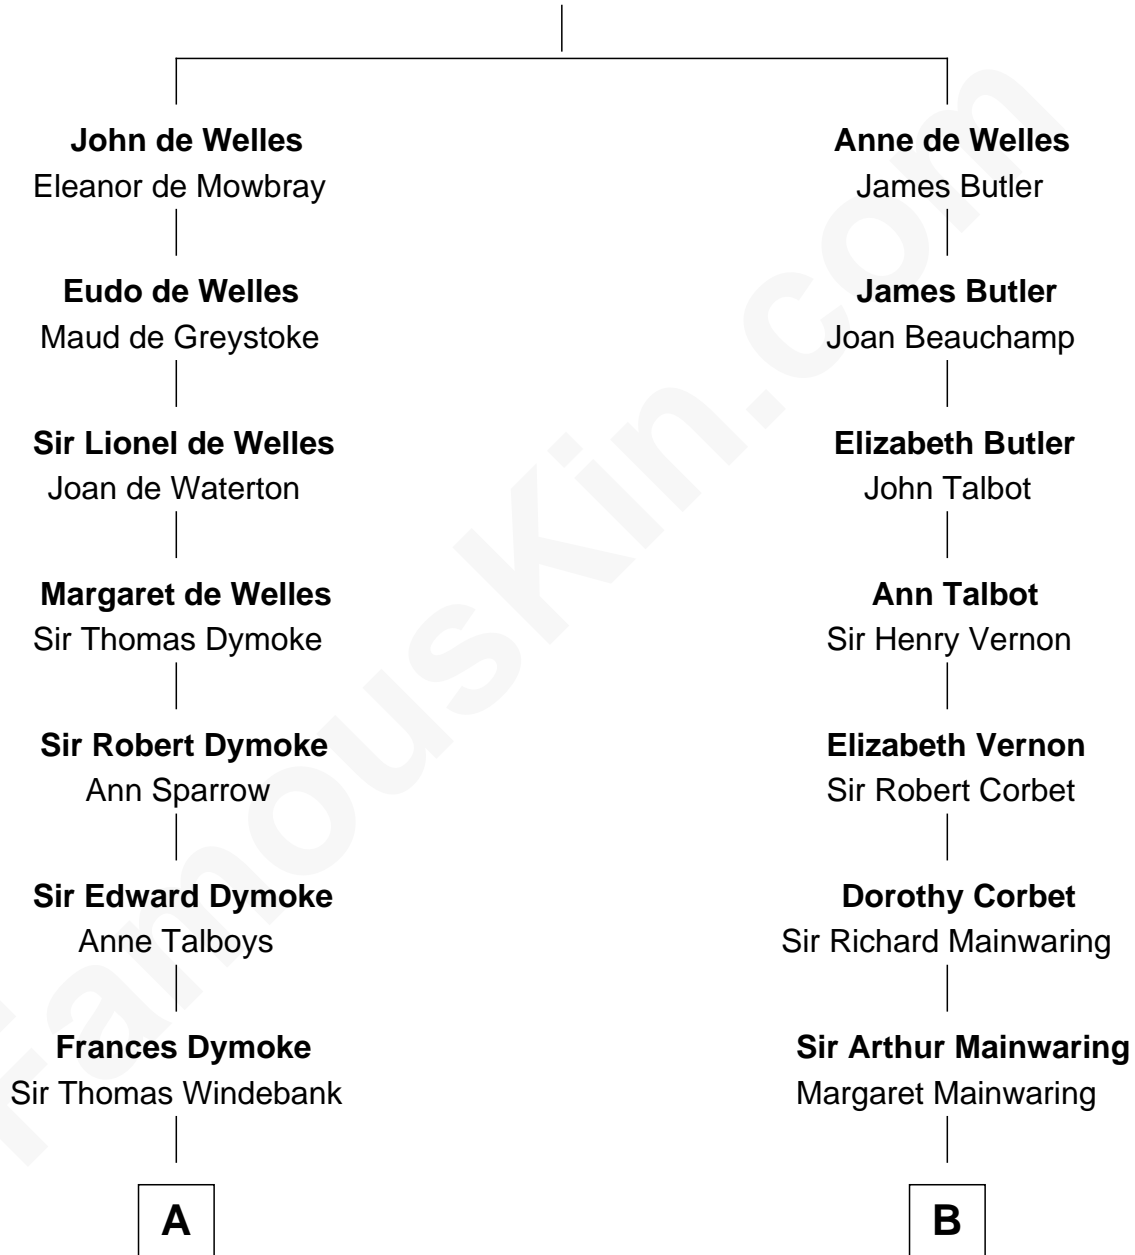

FamousKin.com

Relationship Chart of

Thomas Nelson

Signer of the Declaration of Independence

12th cousin 9 times removed of

Richard Gere

Movie Actor

John de Welles

Maud de Roos

C

Julia Anne Hempstead

Elisha Thomas Tiffany

Nelson Leroy Tiffany

Evaline Harriet Williams

William Stanton Tiffany

Anna Rebecca Stevens