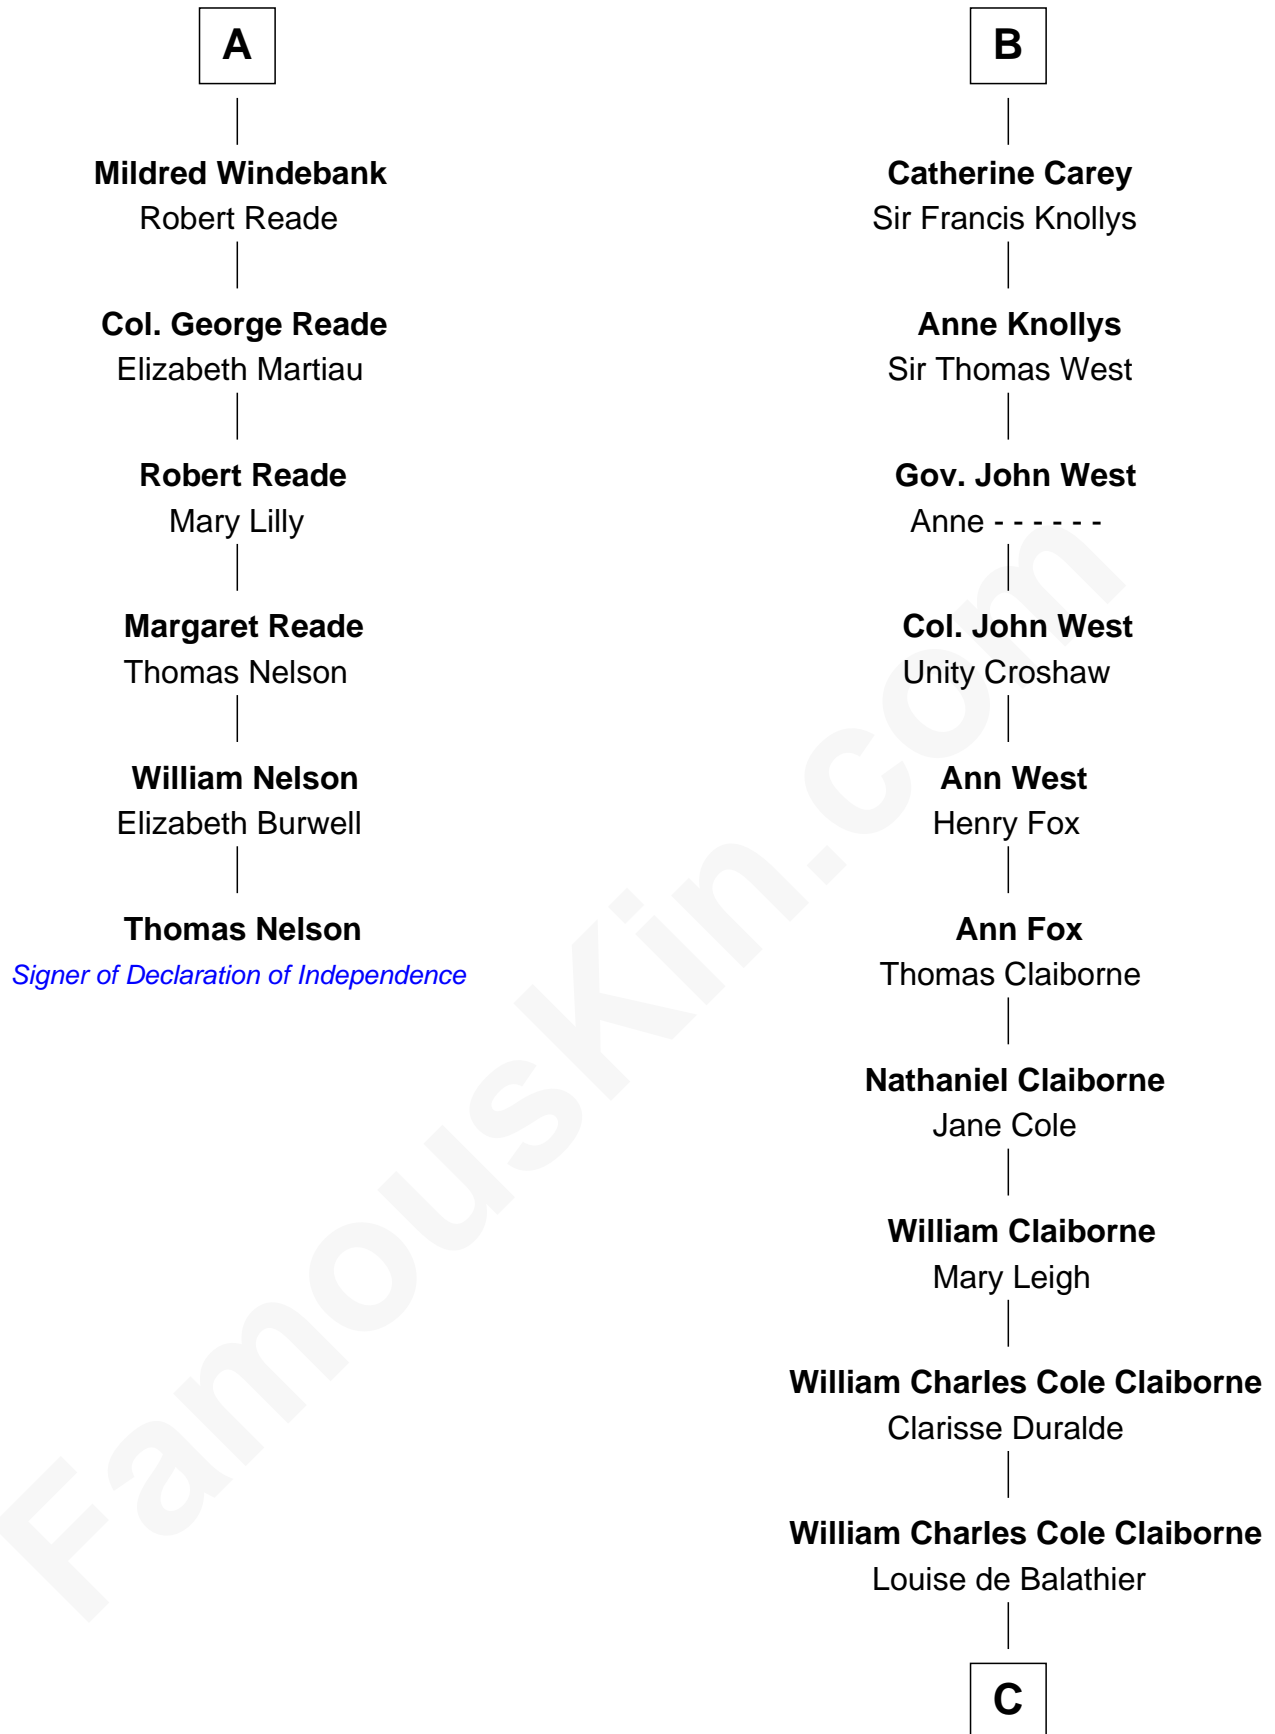

FamousKin.com

Relationship Chart of

Thomas Nelson

Signer of the Declaration of Independence

12th cousin 7 times removed of

Liz Claiborne

Fashion Designer and Founder of Liz Claiborne Inc.

Thomas de Berkeley

C

—
Fernand Claiborne
Marie Louise Villeré

—
Omer Villere Claiborne
Carolyn Louise Fenner

—
Liz Claiborne
[Found of Liz Claiborne Inc.](#)

FamousKin.com