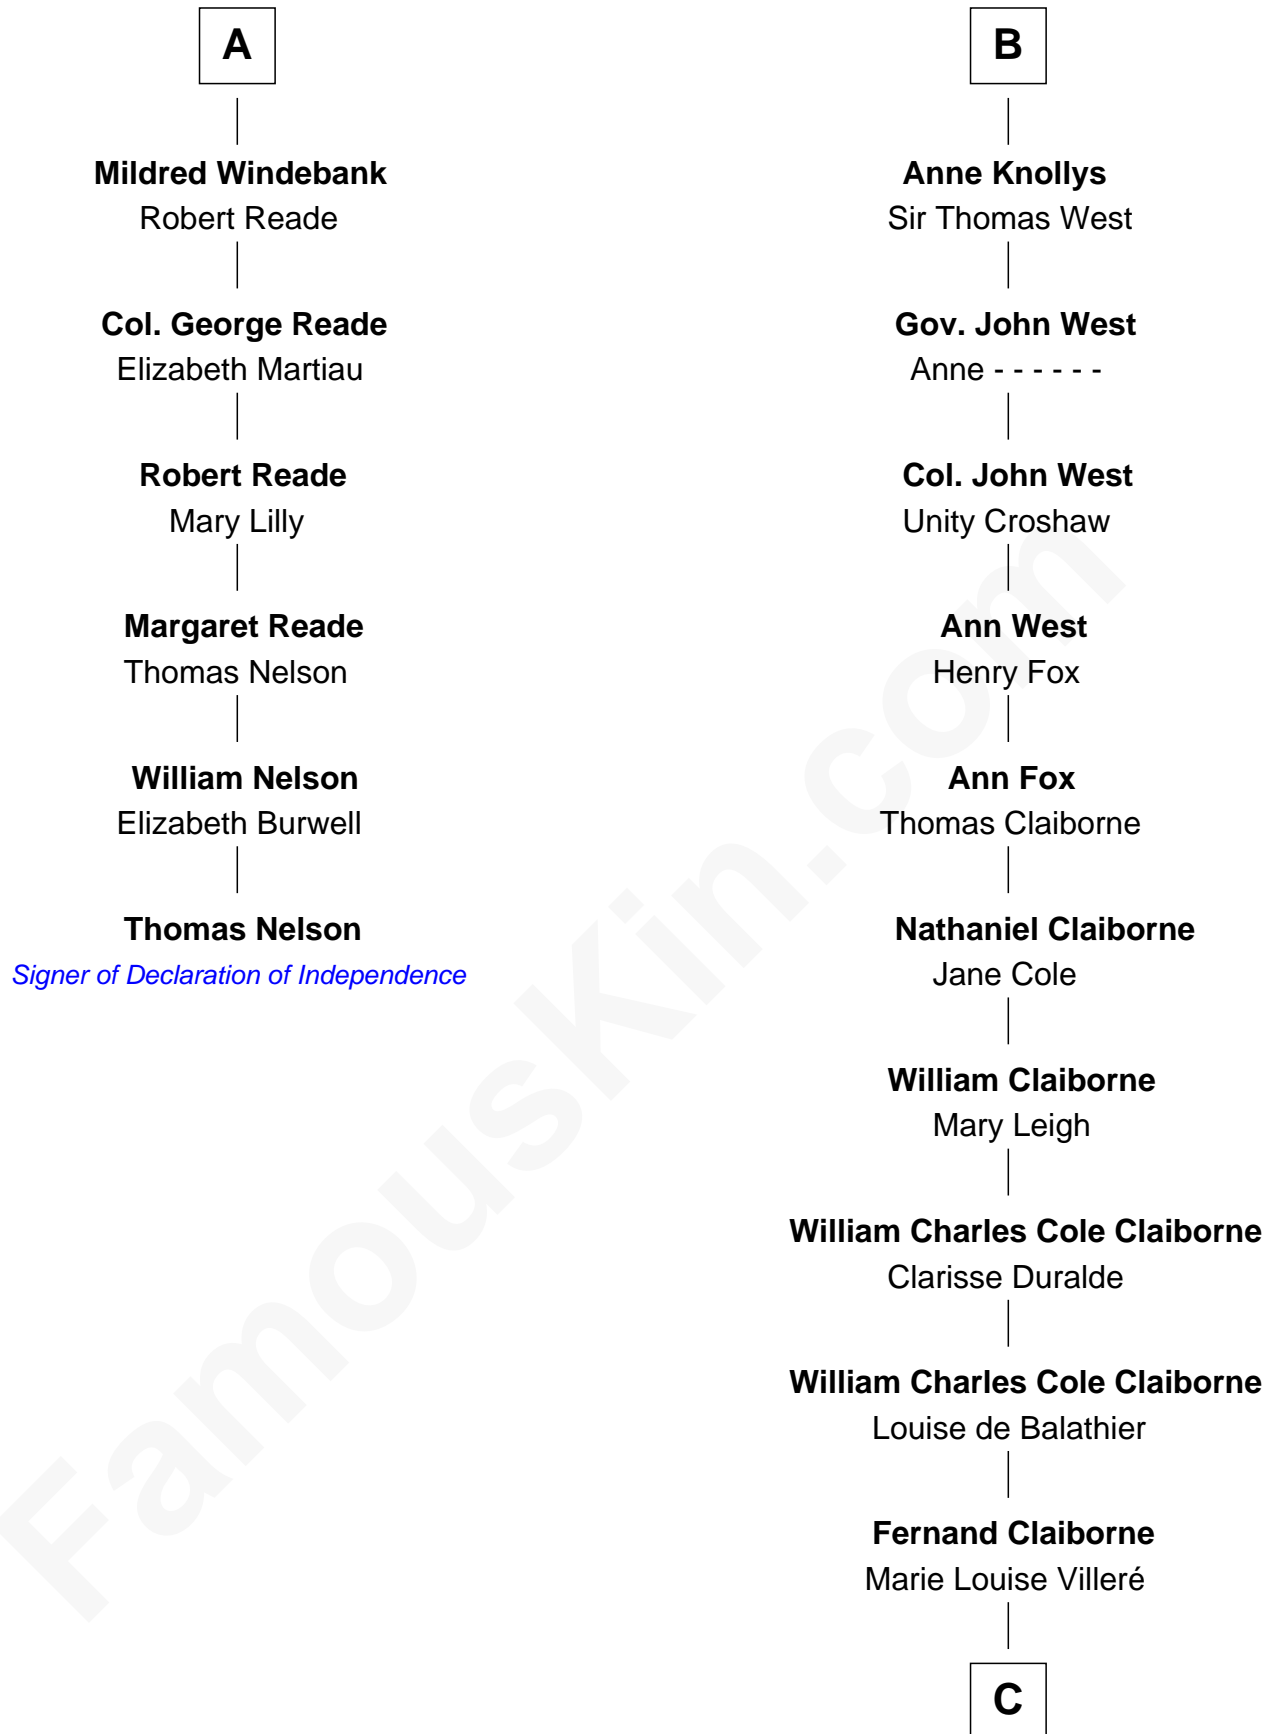

## Relationship Chart of

### Thomas Nelson

*Signer of the Declaration of Independence*

12th cousin 6 times removed of

### Liz Claiborne

*Fashion Designer and Founder of Liz Claiborne Inc.*

**C**

**Omer Villere Claiborne**  
Carolyn Louise Fenner

**Liz Claiborne**  
*Found of Liz Claiborne Inc.*

FamousKin.com