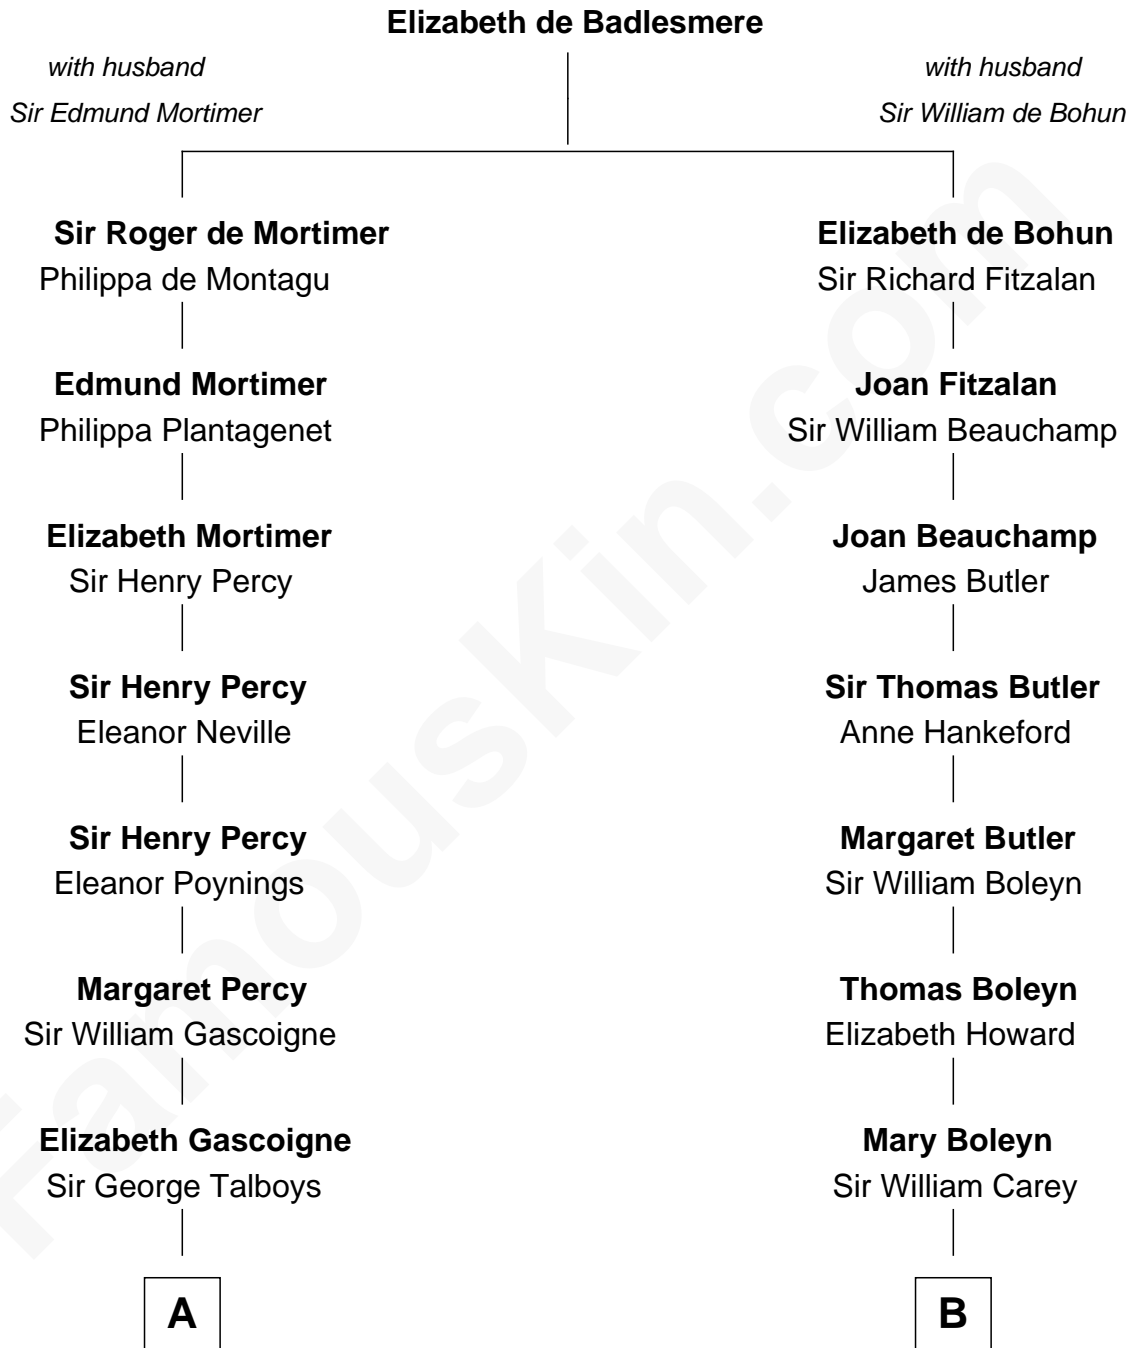

FamousKin.com

Relationship Chart of

Thomas Nelson

Signer of the Declaration of Independence

14th cousin 5 times removed of

Liz Claiborne

Fashion Designer and Founder of Liz Claiborne Inc.

C

—
Fernand Claiborne
Marie Louise Villeré

—
Omer Villere Claiborne
Carolyn Louise Fenner

—
Liz Claiborne
Found of Liz Claiborne Inc.

FamousKin.com