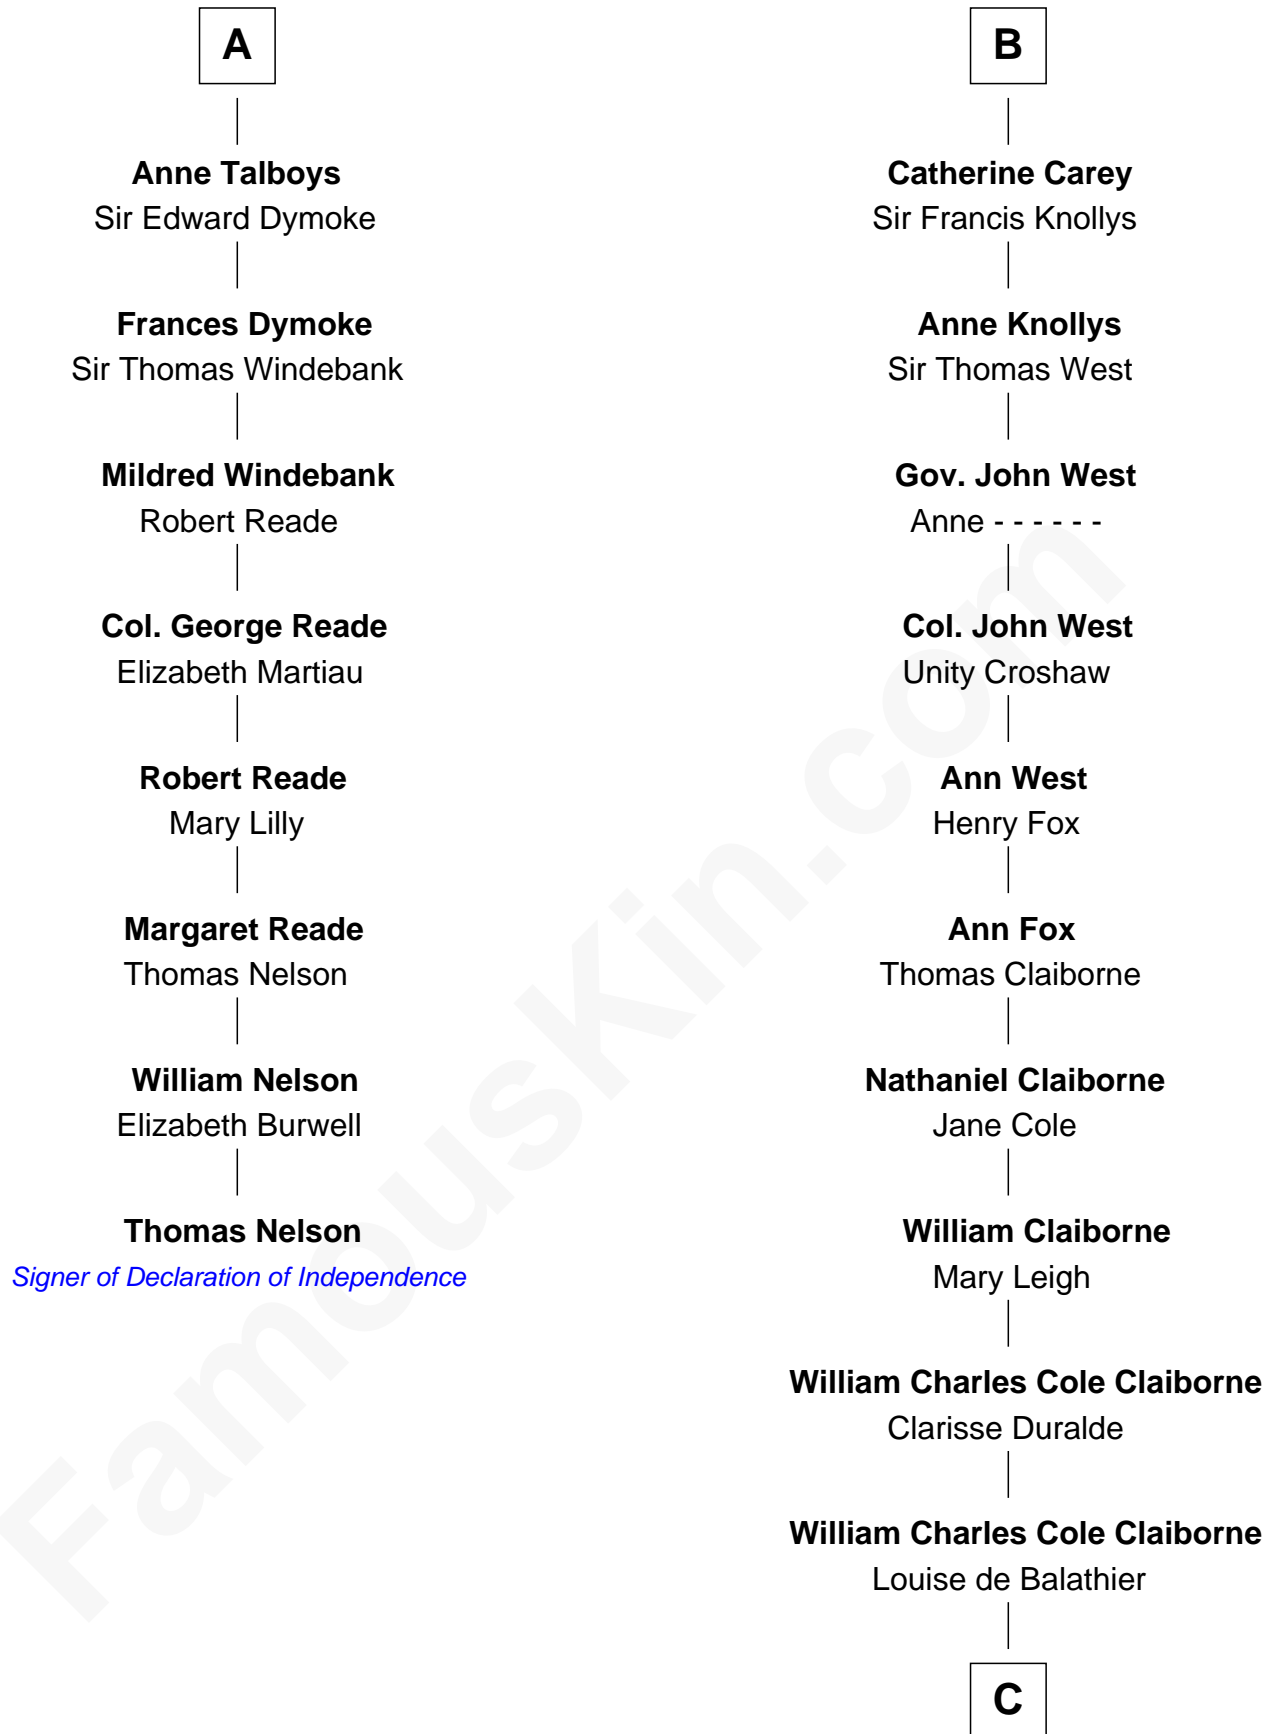

FamousKin.com

Relationship Chart of

Thomas Nelson

Signer of the Declaration of Independence

14th cousin 5 times removed of

Liz Claiborne

Fashion Designer and Founder of Liz Claiborne Inc.

C