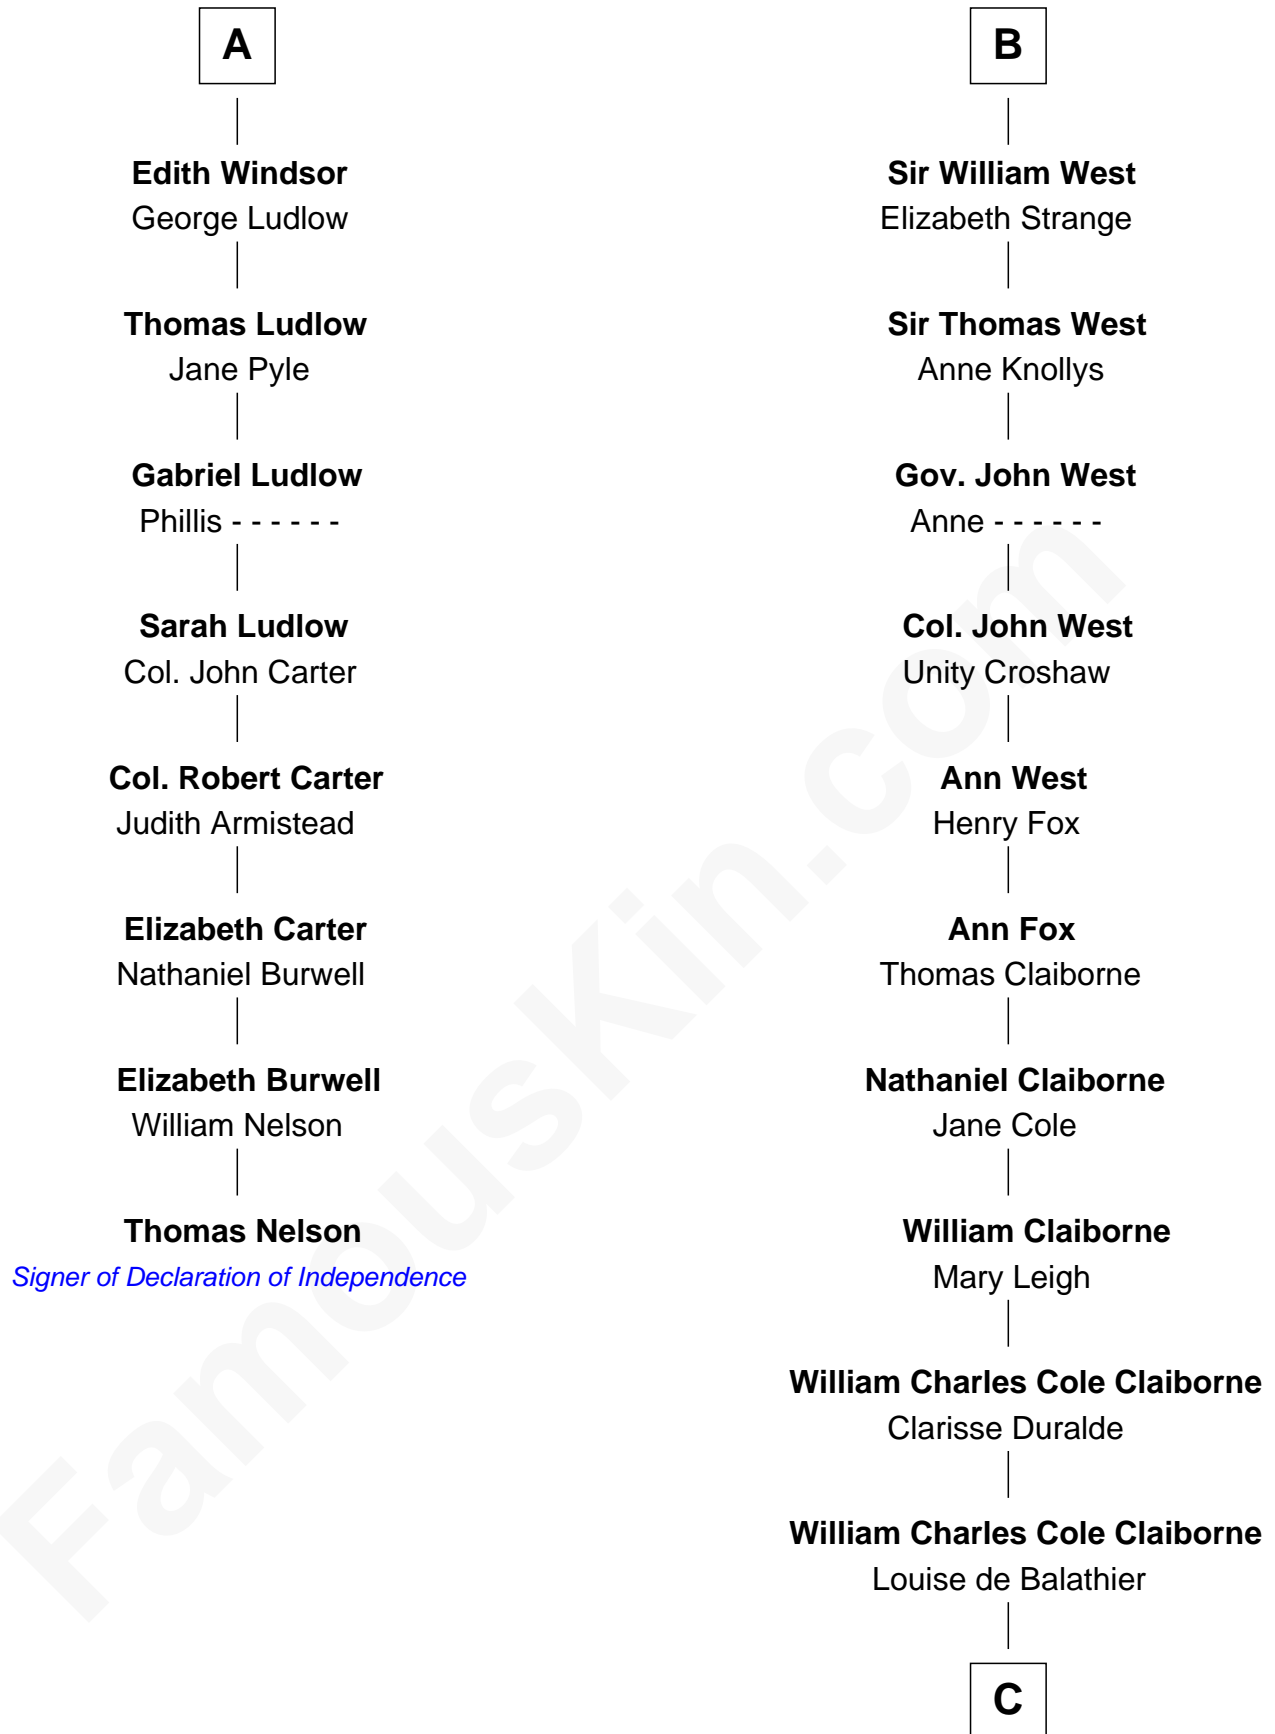

## Relationship Chart of

### Thomas Nelson

*Signer of the Declaration of Independence*

**14th cousin 5 times removed of**

### Liz Claiborne

*Fashion Designer and Founder of Liz Claiborne Inc.*

**Sir Hugh de Courtenay**

Agnes de St. John

**C**

—  
**Fernand Claiborne**  
Marie Louise Villeré

—  
**Omer Villere Claiborne**  
Carolyn Louise Fenner