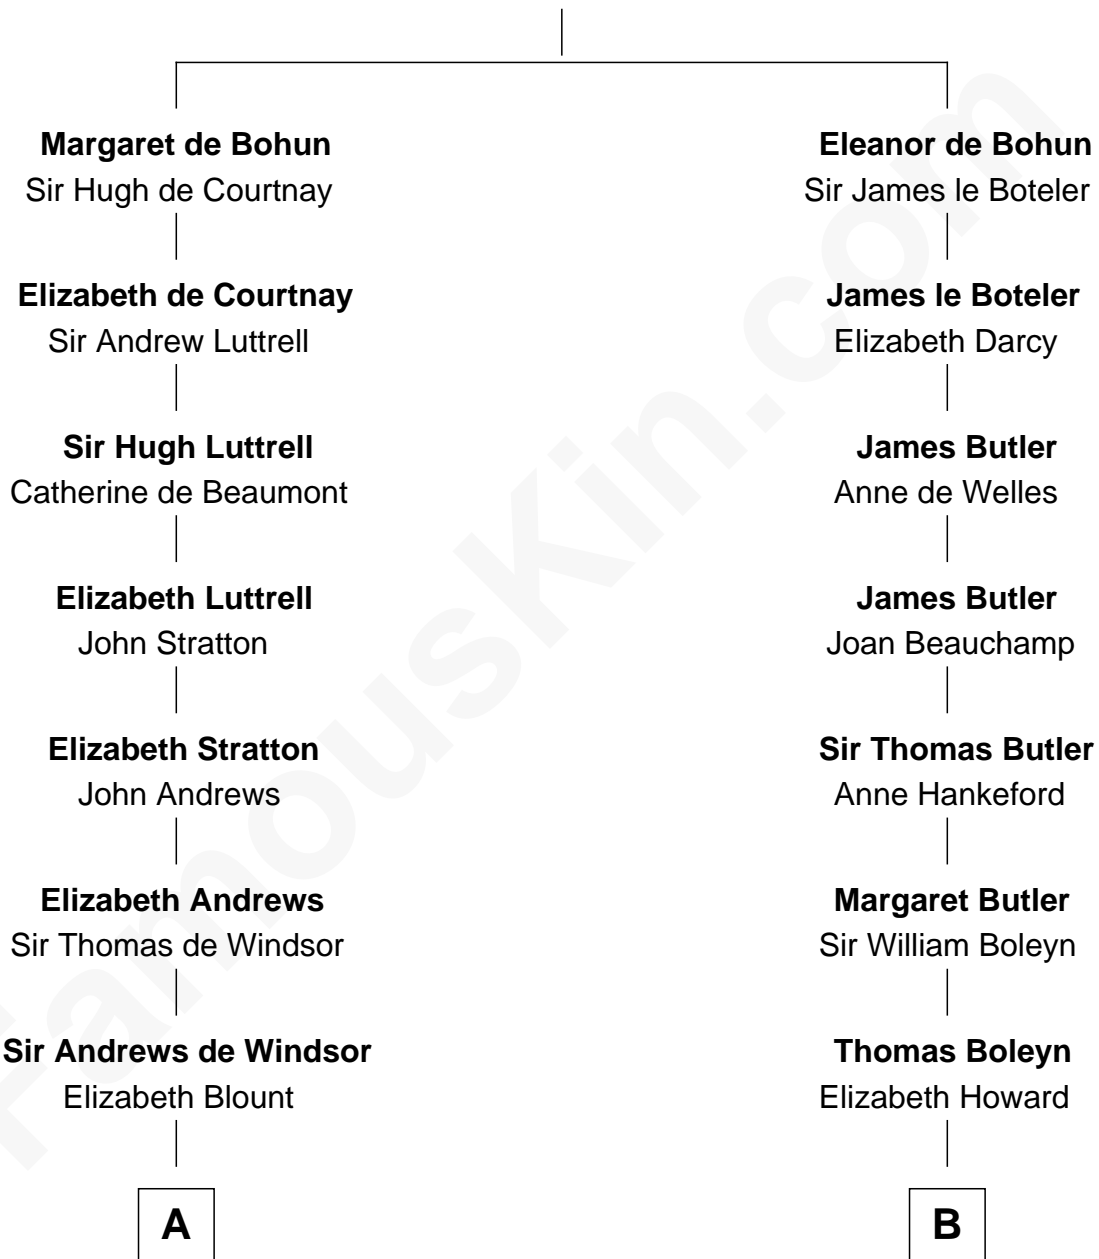

## Relationship Chart of

### Thomas Nelson

*Signer of the Declaration of Independence*

**14th cousin 6 times removed of**

### Liz Claiborne

*Fashion Designer and Founder of Liz Claiborne Inc.*

**Humphrey de Bohun**  
Elizabeth Plantagenet

**C**

William Charles Cole Claiborne

Louise de Balathier

Fernand Claiborne

Marie Louise Villeré