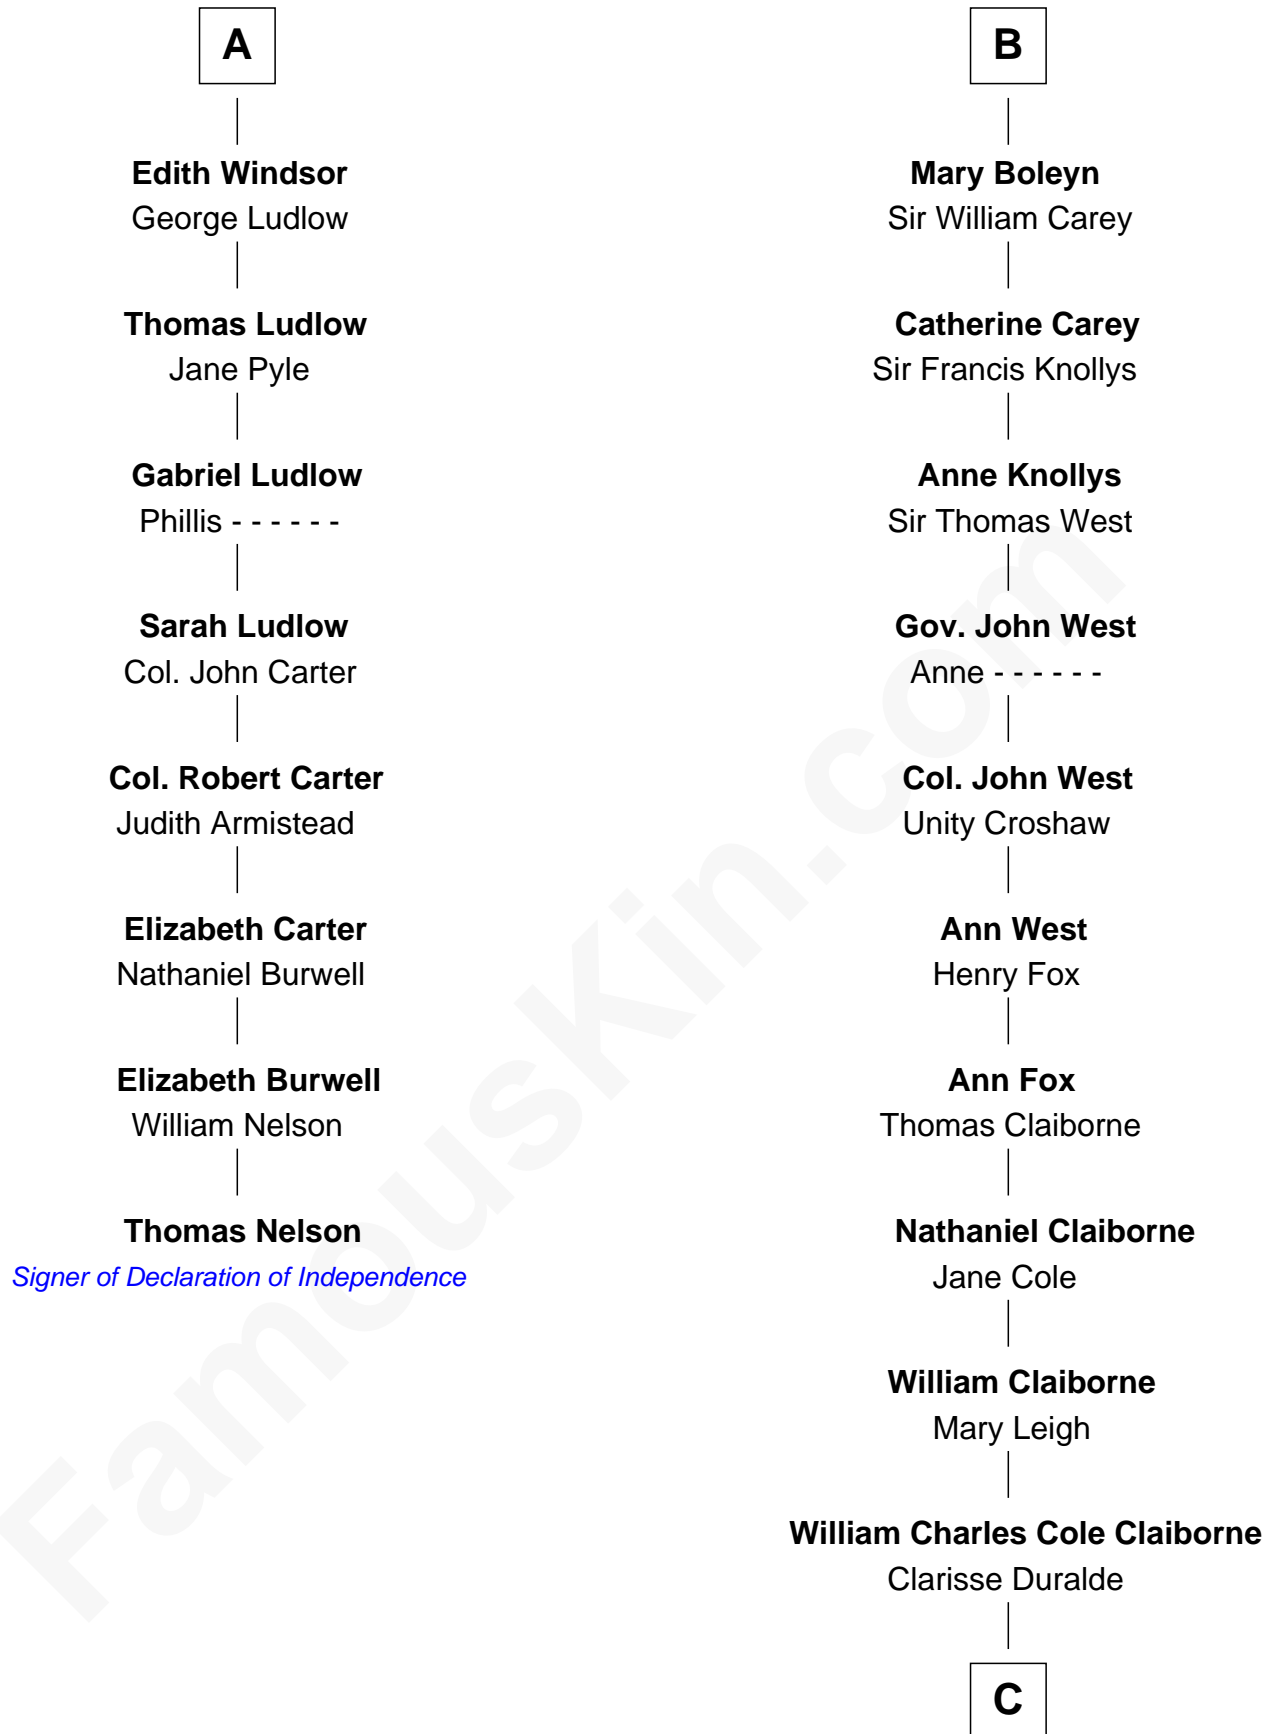

## Relationship Chart of

### Thomas Nelson

*Signer of the Declaration of Independence*

**14th cousin 6 times removed of**

### Liz Claiborne

*Fashion Designer and Founder of Liz Claiborne Inc.*

**Humphrey de Bohun**  
Elizabeth Plantagenet

**C**

William Charles Cole Claiborne

Louise de Balathier

Fernand Claiborne

Marie Louise Villeré