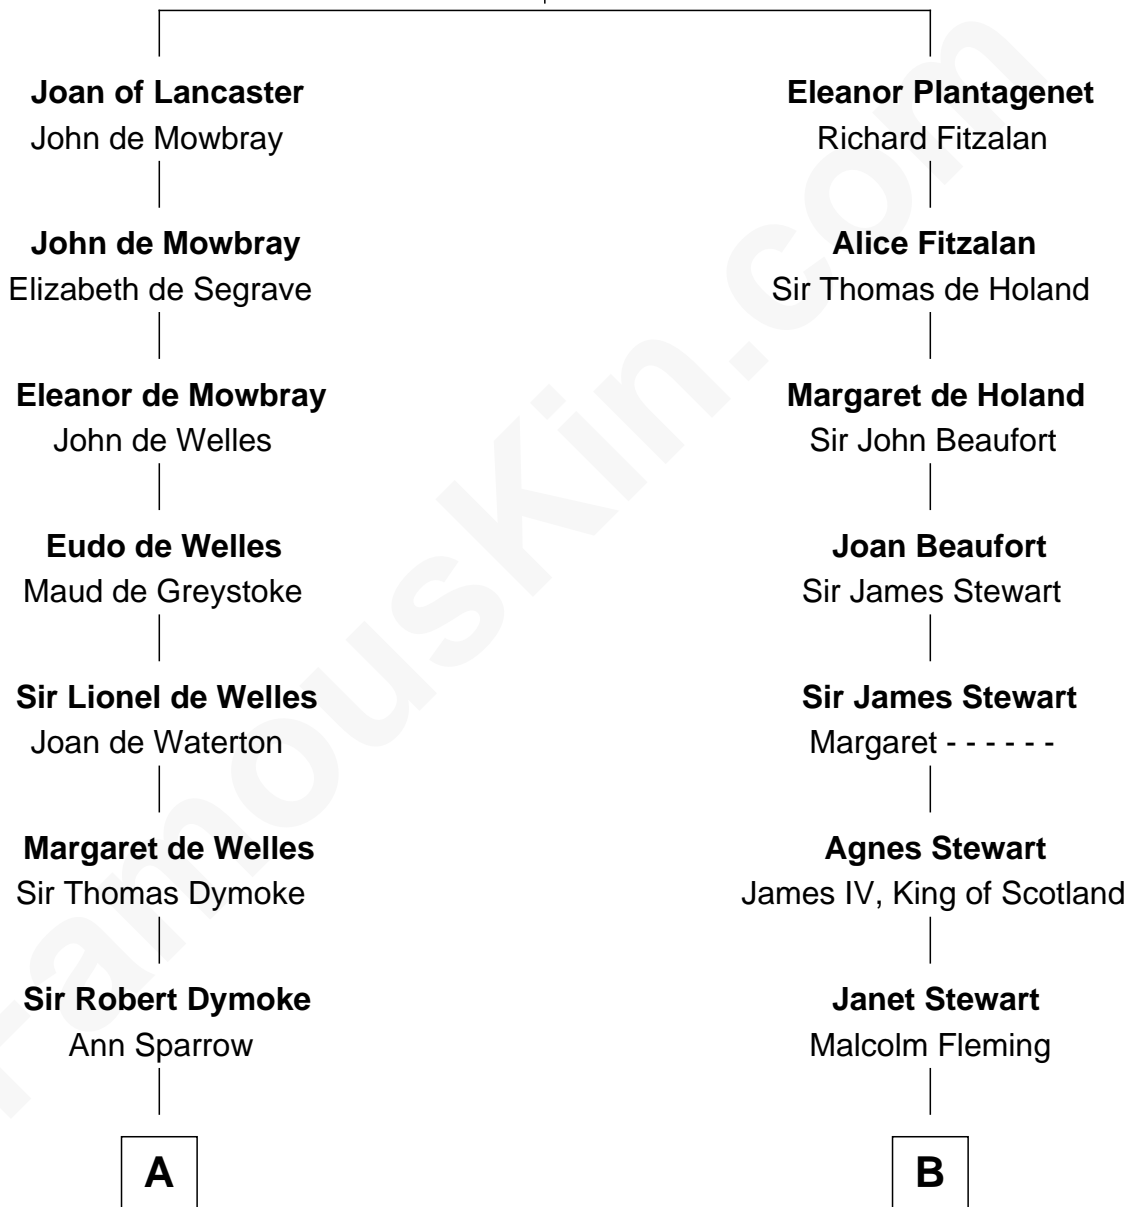

## Relationship Chart of

### Thomas Nelson

*Signer of the Declaration of Independence*

14th cousin 6 times removed of

### Howard Dean

*79th Governor of Vermont*

**Henry Plantagenet**  
Maud de Chaworth

C

**Thomas A. Maitland**  
Helen Abby Van Voorhis

**James William Maitland**  
Sylvia Wigglesworth

**Andrea Belden Maitland**  
Howard Brush Dean