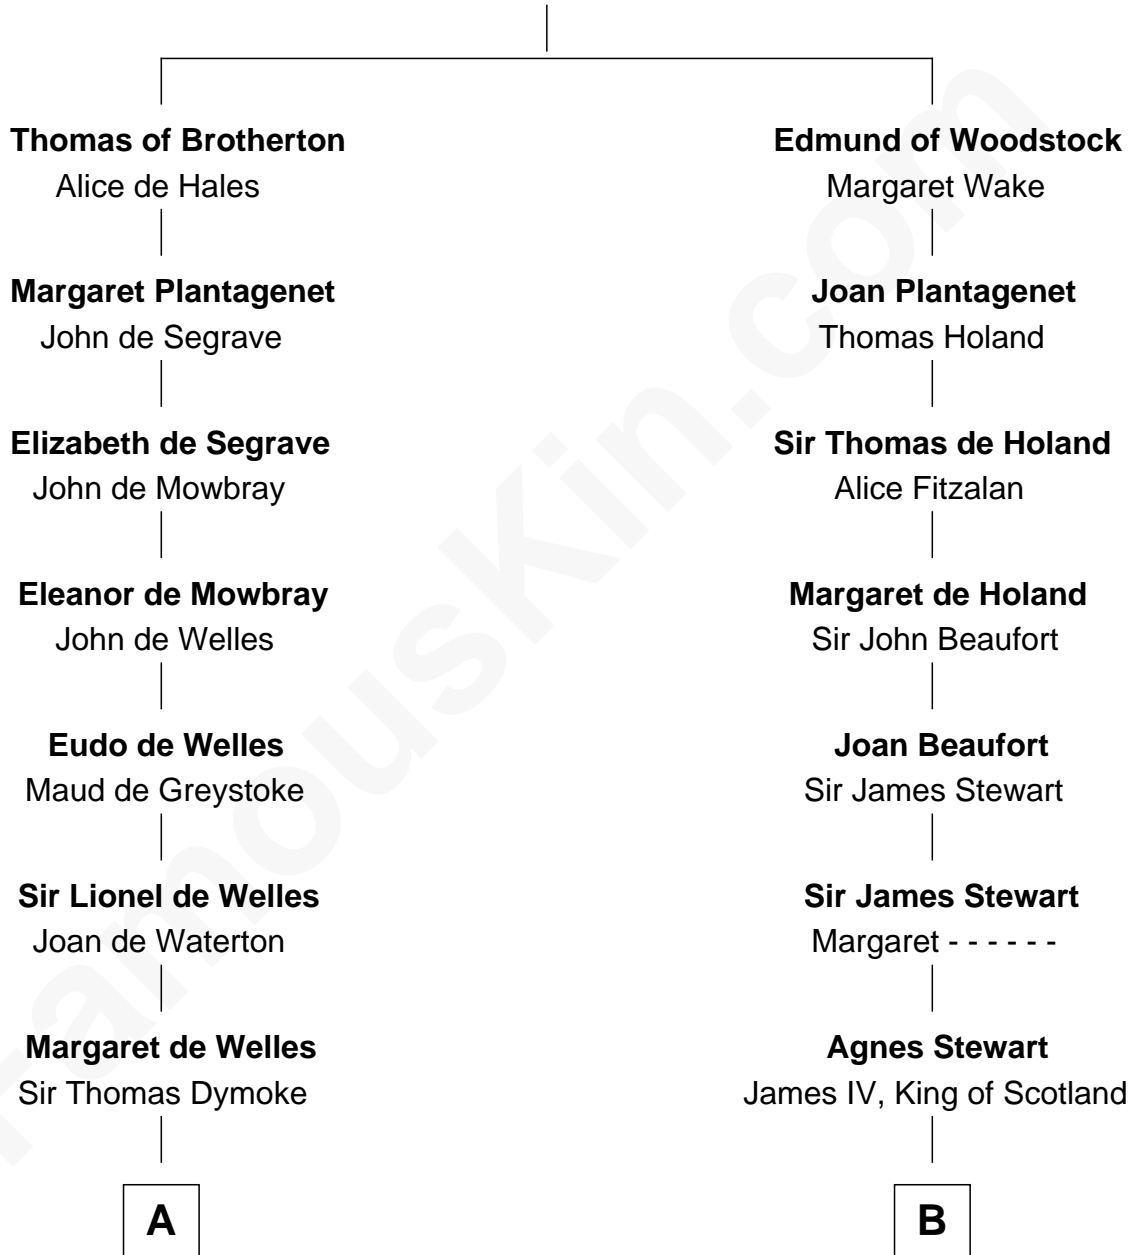

FamousKin.com

Relationship Chart of

Thomas Nelson

Signer of the Declaration of Independence

15th cousin 6 times removed of

Howard Dean

79th Governor of Vermont

Margaret of France
Edward I, King of England

C

James William Maitland

Agnes Jane O'Reilly

Thomas A. Maitland

Helen Abby Van Voorhis

James William Maitland

Sylvia Wigglesworth

Andrea Belden Maitland

Howard Brush Dean

Howard Dean

79th Governor of Vermont