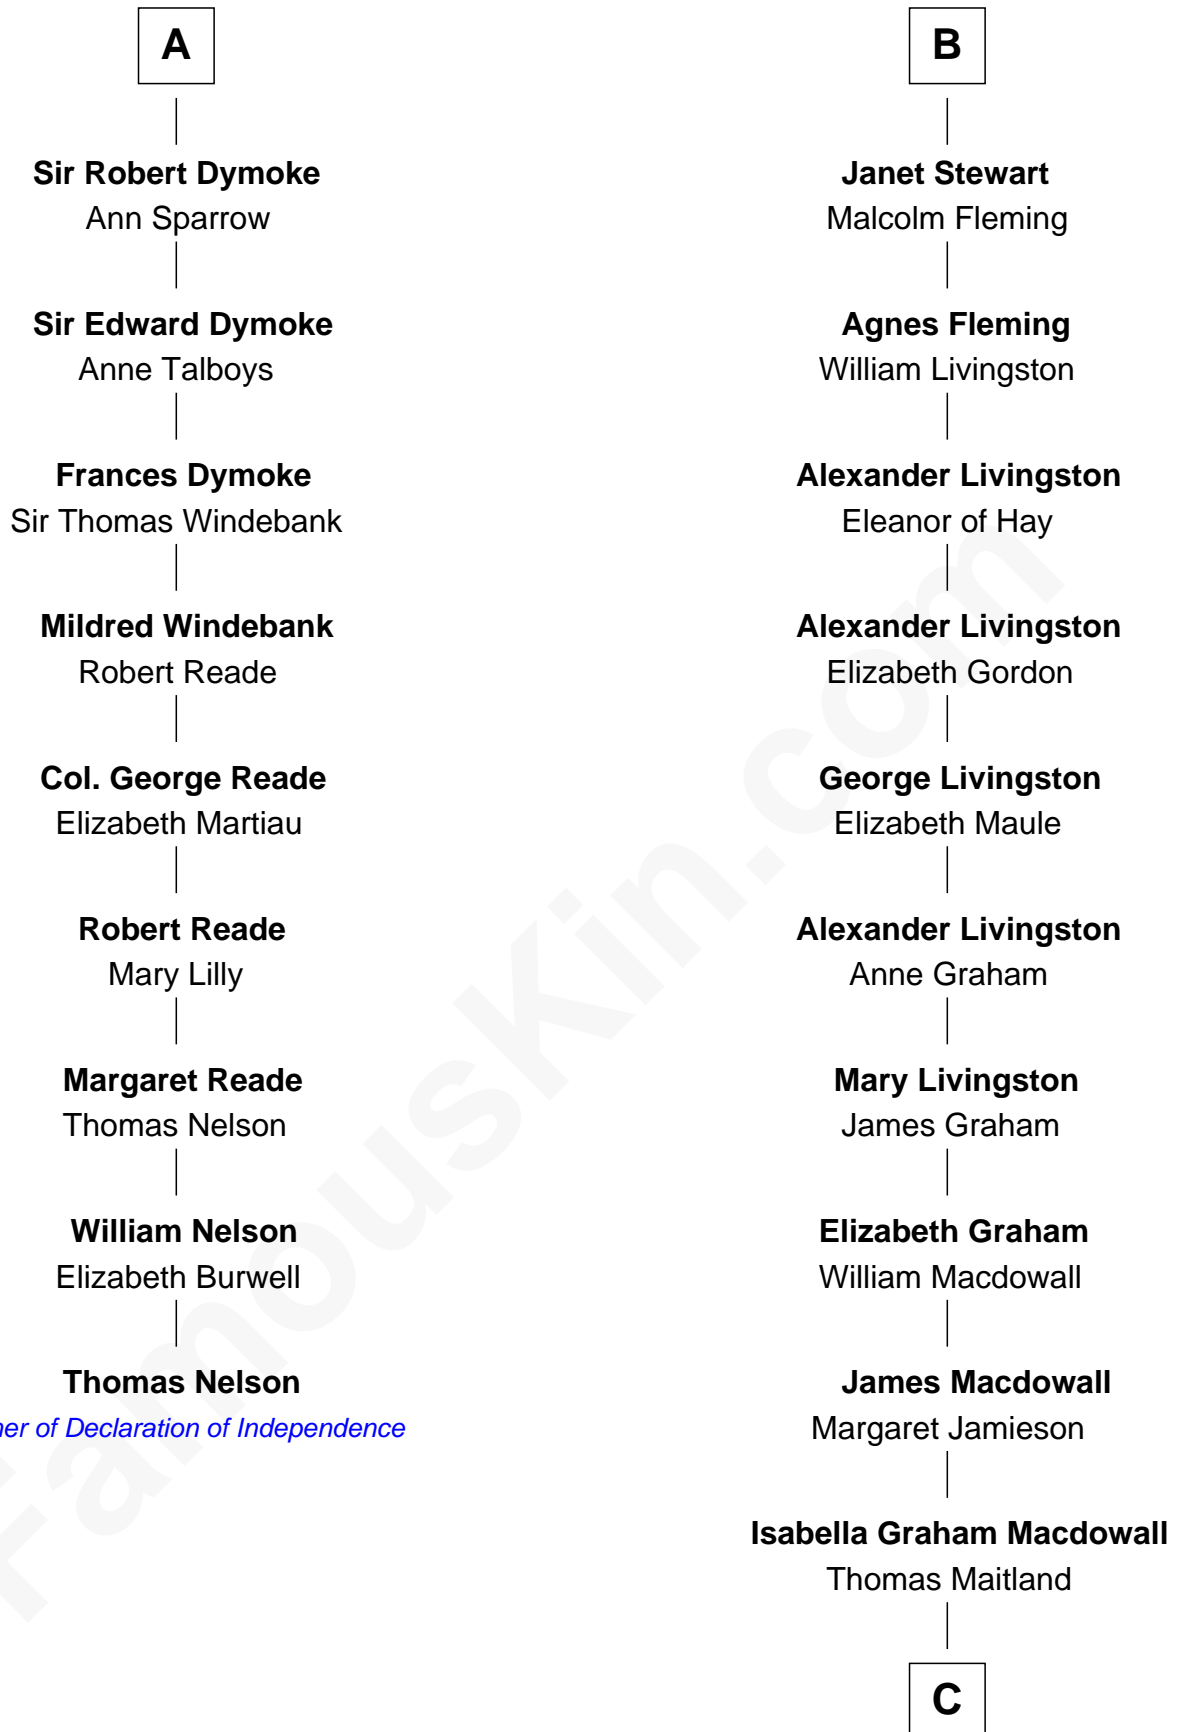

FamousKin.com

Relationship Chart of

Thomas Nelson

Signer of the Declaration of Independence

15th cousin 6 times removed of

Howard Dean

79th Governor of Vermont

Margaret of France
Edward I, King of England