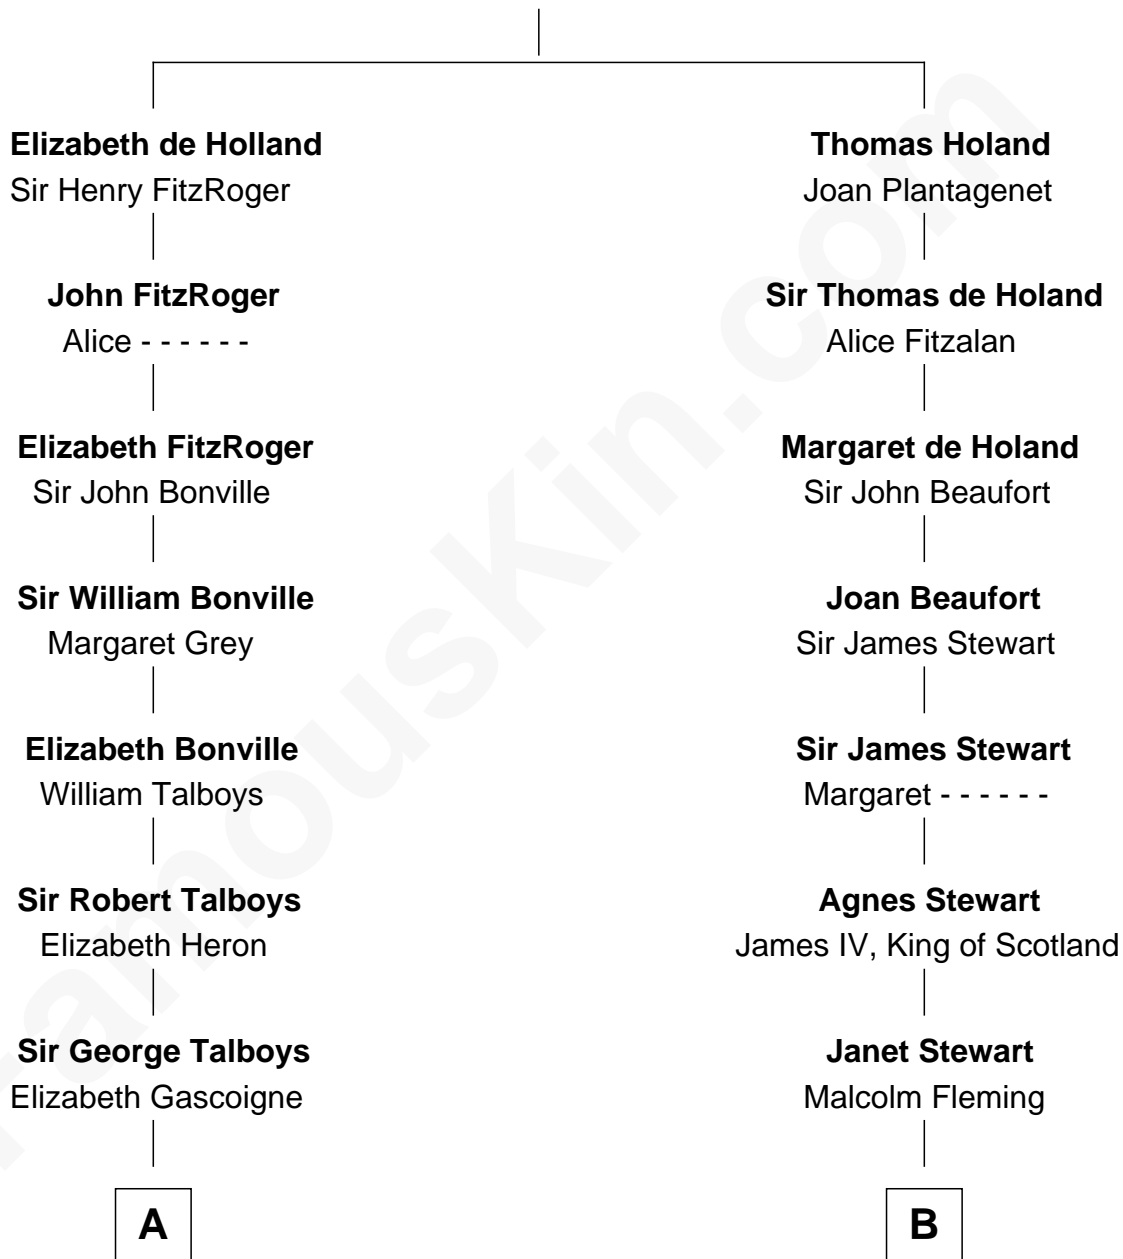

FamousKin.com

Relationship Chart of

Thomas Nelson

Signer of the Declaration of Independence

14th cousin 6 times removed of

Howard Dean

79th Governor of Vermont

Sir Robert de Holland

Maude la Zouche

A

Anne Talboys
Sir Edward Dymoke

Frances Dymoke
Sir Thomas Windebank

Mildred Windebank
Robert Reade

Col. George Reade
Elizabeth Martiau

Robert Reade
Mary Lilly

Margaret Reade
Thomas Nelson