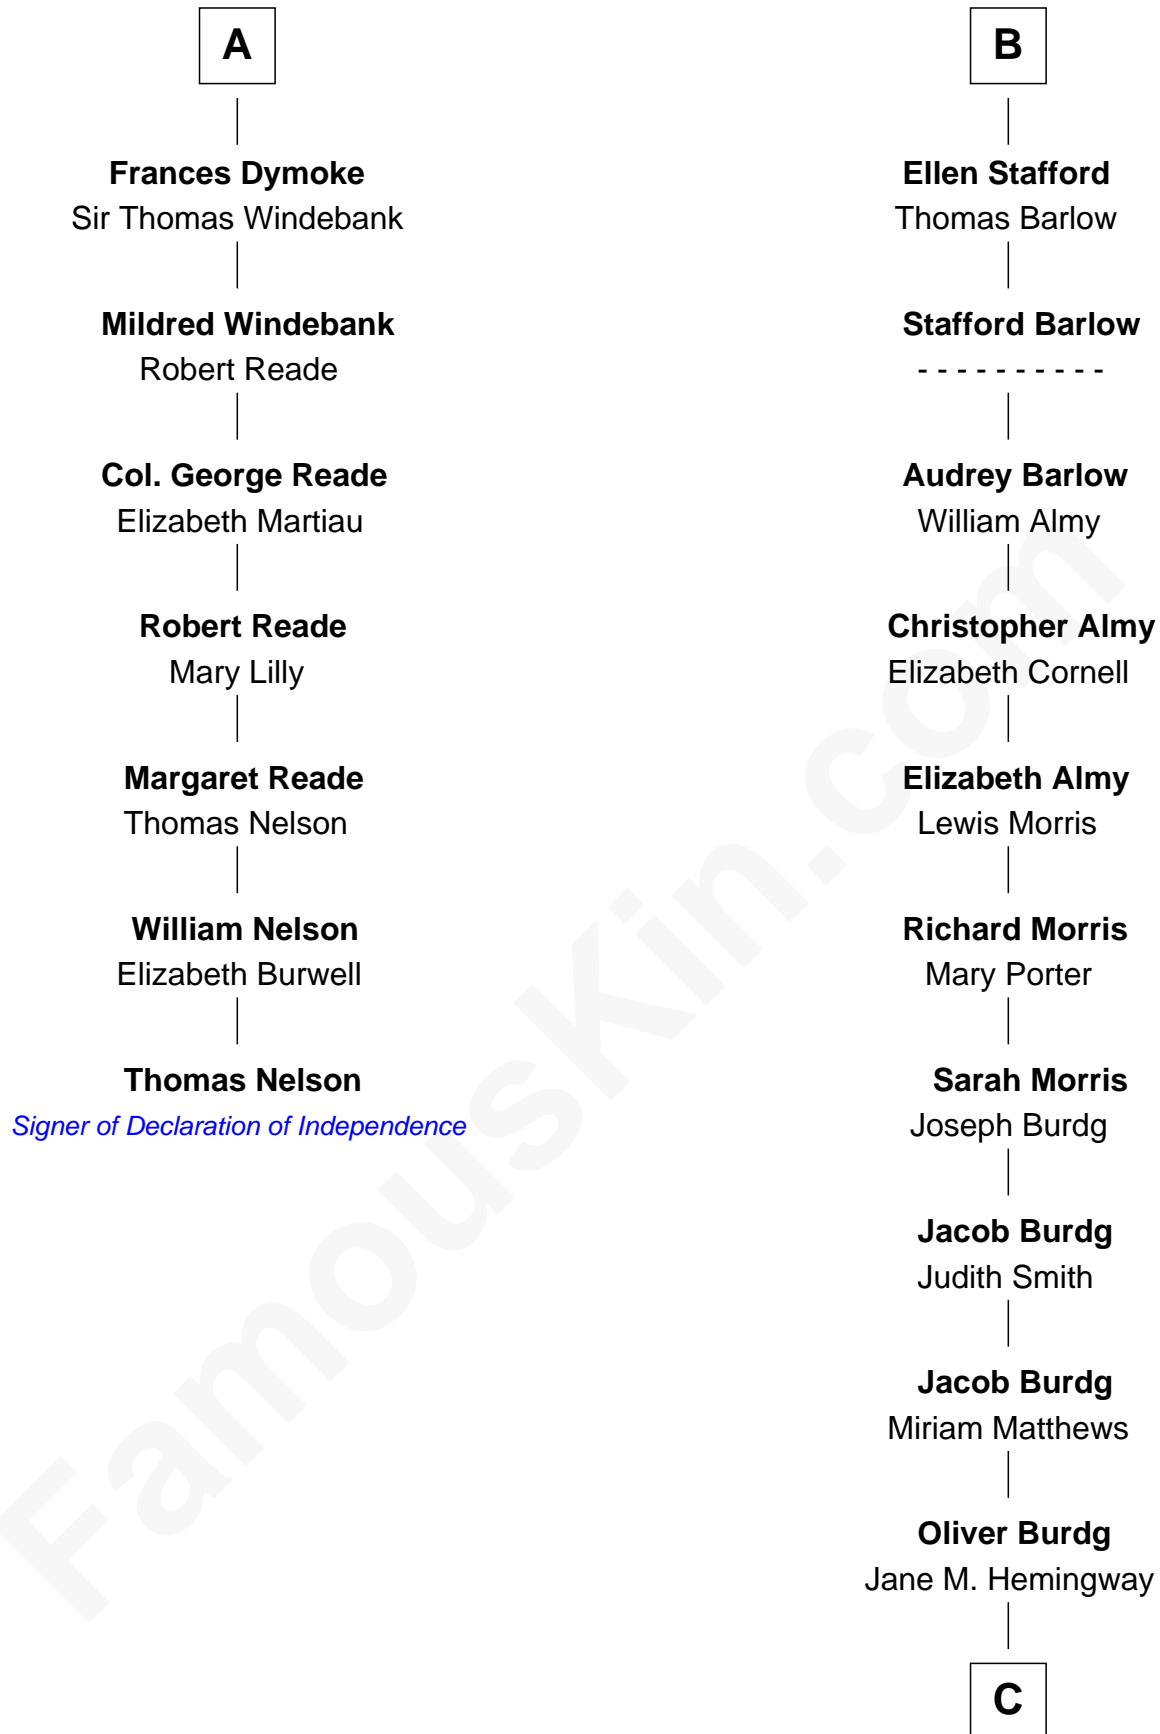

FamousKin.com

Relationship Chart of

Thomas Nelson

Signer of the Declaration of Independence

13th cousin 6 times removed of

Richard Nixon

37th U.S. President

Ralph de Stafford

Sir Humphrey Stafford

Margaret Fogge

Anne Talboys

Sir Edward Dymoke

Sir Humphrey Stafford

Margaret Tame

A

B

C

—
Almira Park Burdg

Franklin Milhous

—
Hannah Milhous

Francis Anthony Nixon

—
Richard Nixon

37th U.S. President

FamousKin.com