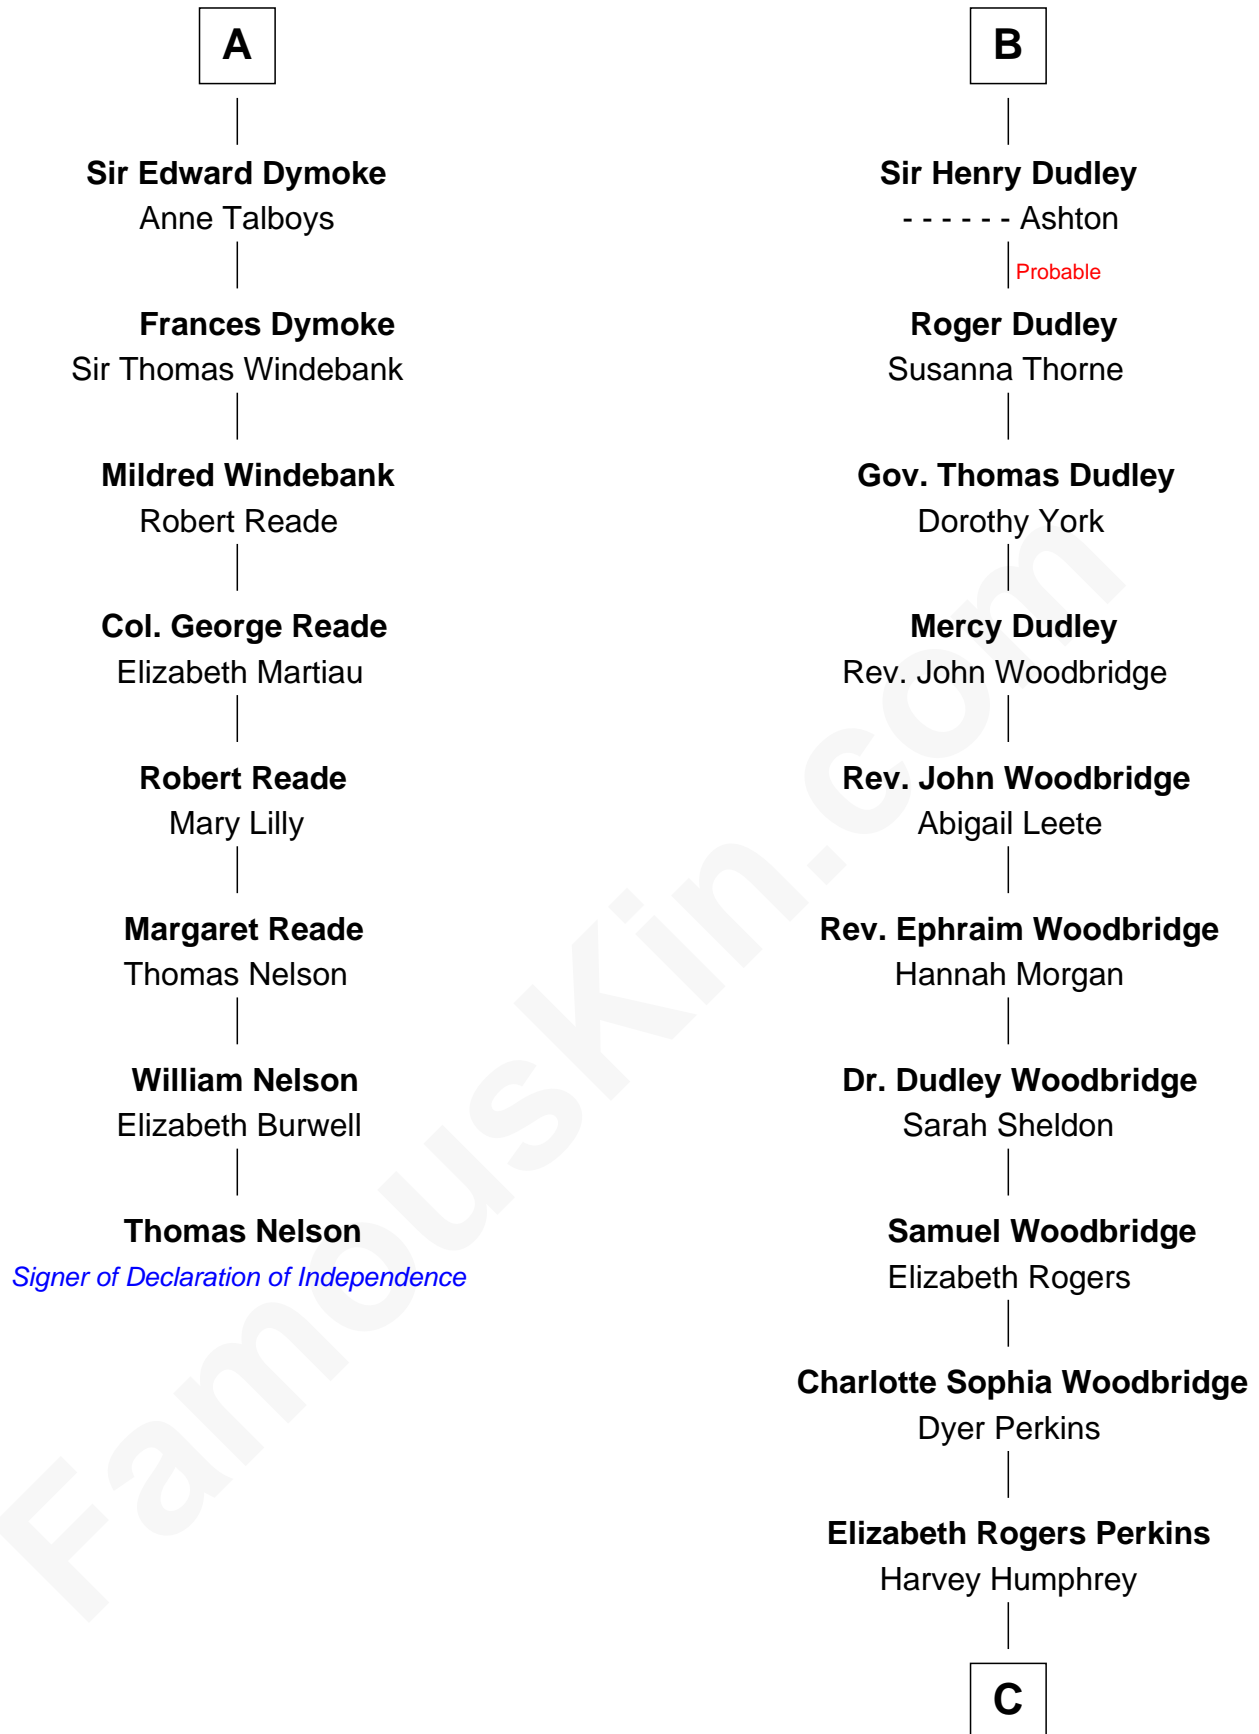

## Relationship Chart of

### Thomas Nelson

*Signer of the Declaration of Independence*

14th cousin 5 times removed of

**Humphrey Bogart**  
*Movie Actor*

**Henry Plantagenet**  
Maud de Chaworth

**C**

John Perkins Humphrey

Frances Dewey Churchill