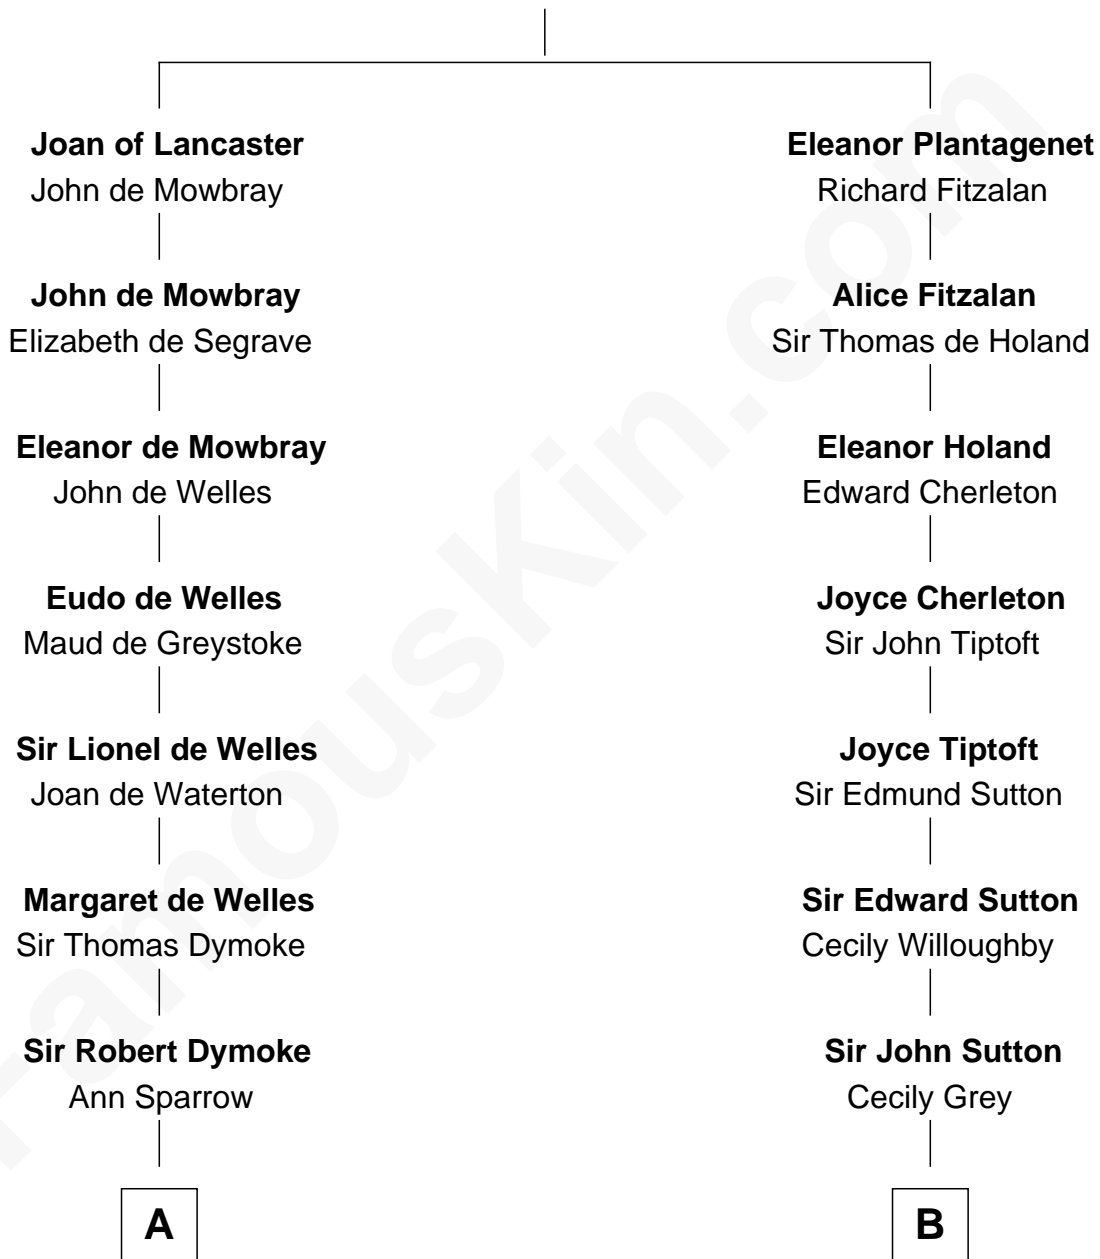

## Relationship Chart of

### Thomas Nelson

*Signer of the Declaration of Independence*

14th cousin 5 times removed of

**Humphrey Bogart**  
*Movie Actor*

**Henry Plantagenet**  
Maud de Chaworth

**C**

John Perkins Humphrey

Frances Dewey Churchill