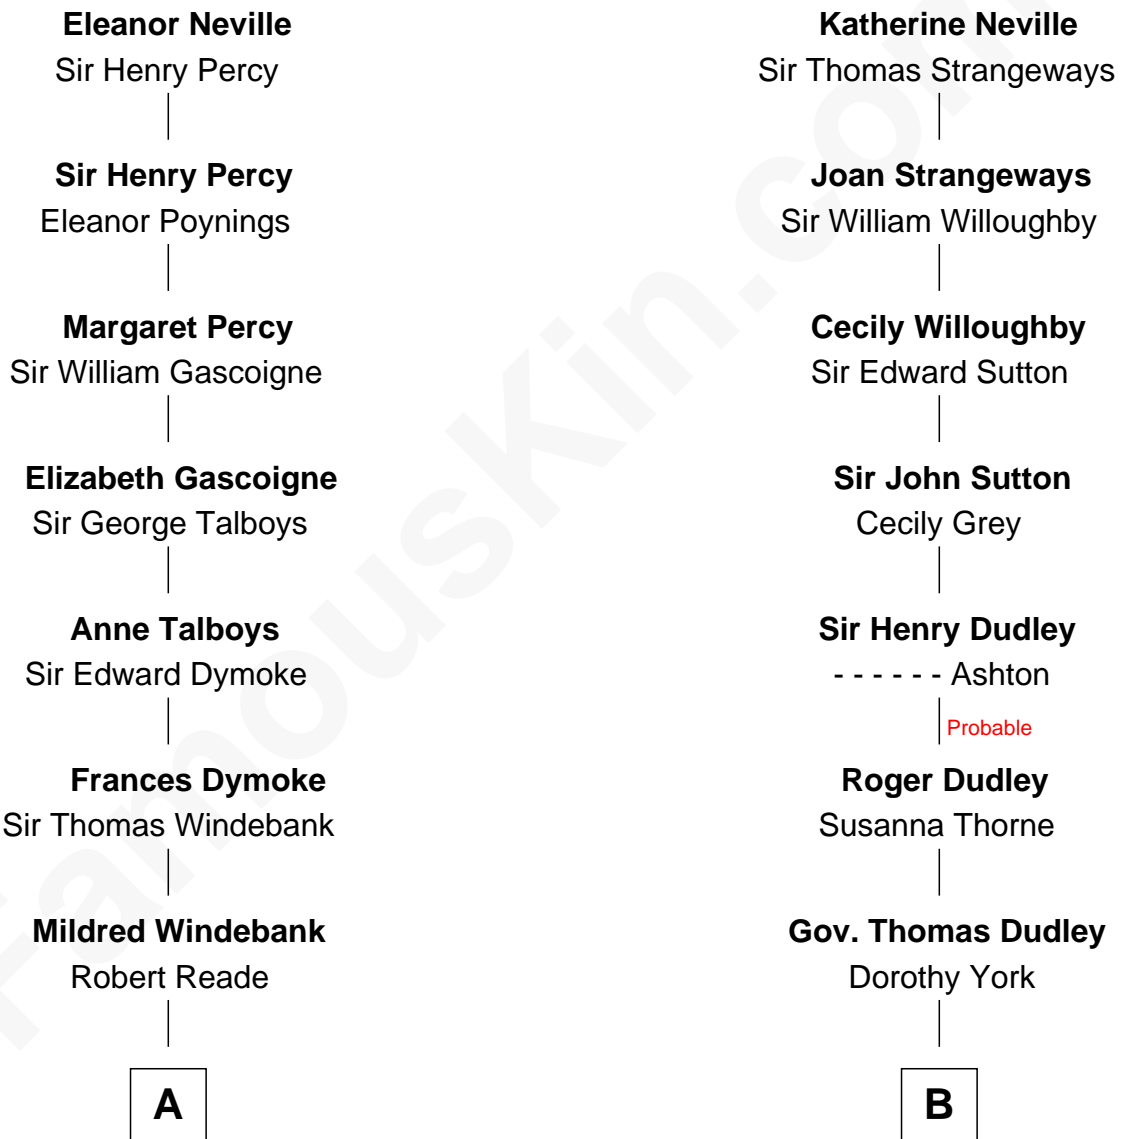

FamousKin.com

Relationship Chart of

Thomas Nelson

Signer of the Declaration of Independence

11th cousin 5 times removed of

Humphrey Bogart
Movie Actor

Sir Ralph Neville
Joan Beaufort

A

Col. George Reade

Elizabeth Martiau

Robert Reade

Mary Lilly

Margaret Reade

Thomas Nelson

William Nelson

Elizabeth Burwell