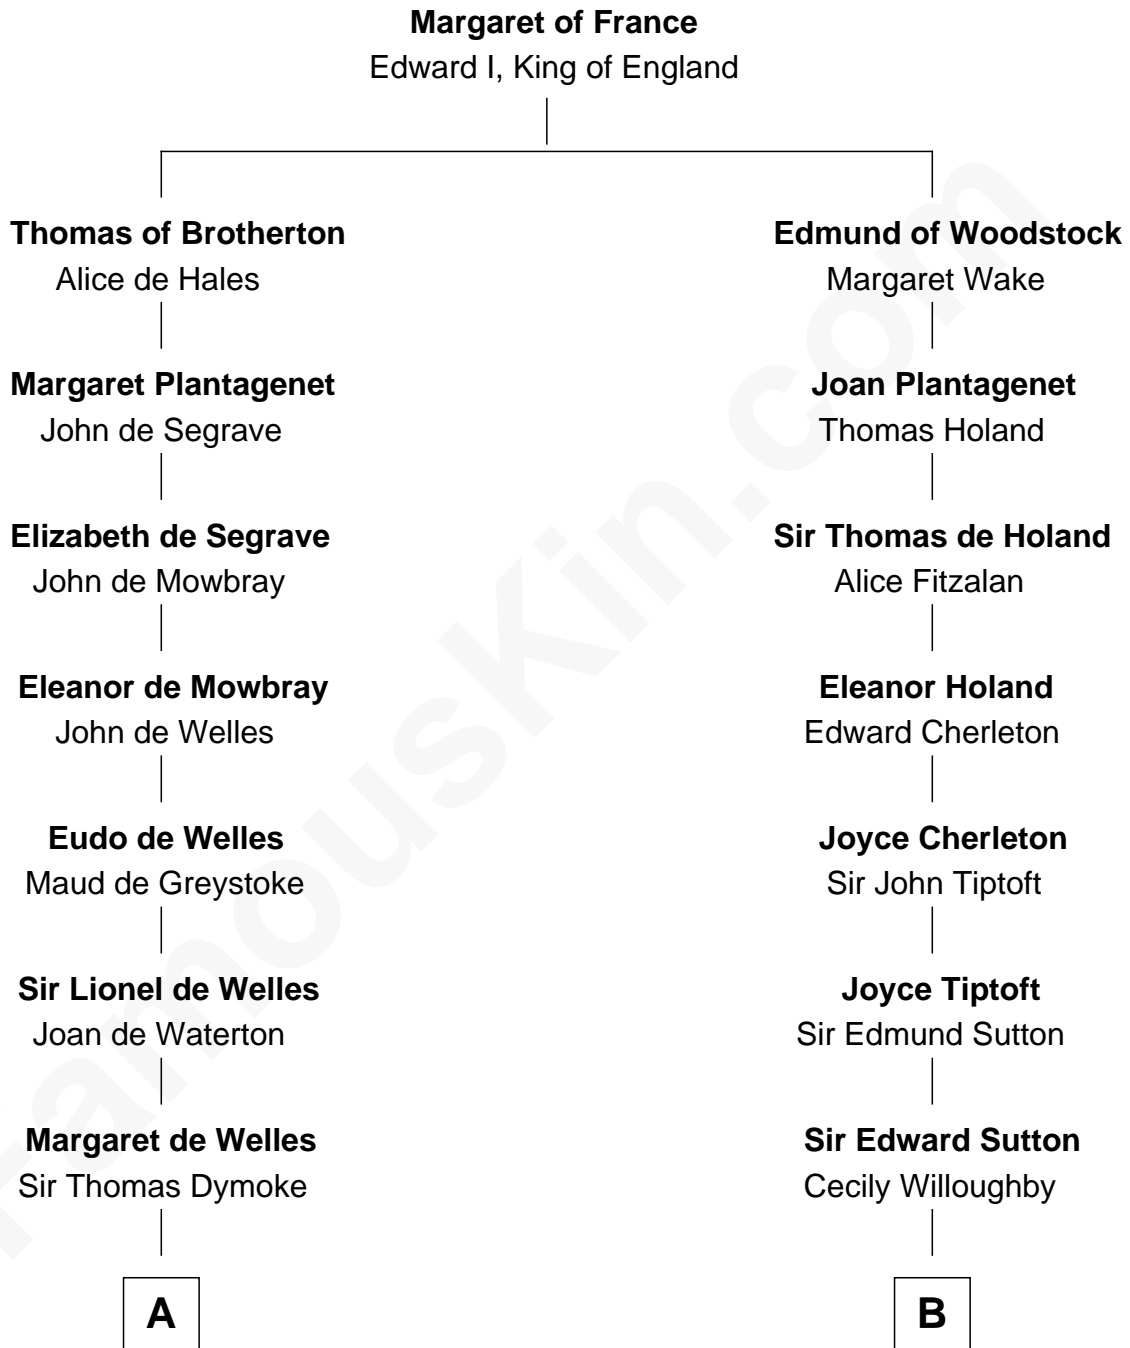

# FamousKin.com

## Relationship Chart of

### Thomas Nelson

*Signer of the Declaration of Independence*

15th cousin 5 times removed of

**Humphrey Bogart**  
*Movie Actor*

**C**

**Elizabeth Rogers Perkins**

Harvey Humphrey

**John Perkins Humphrey**