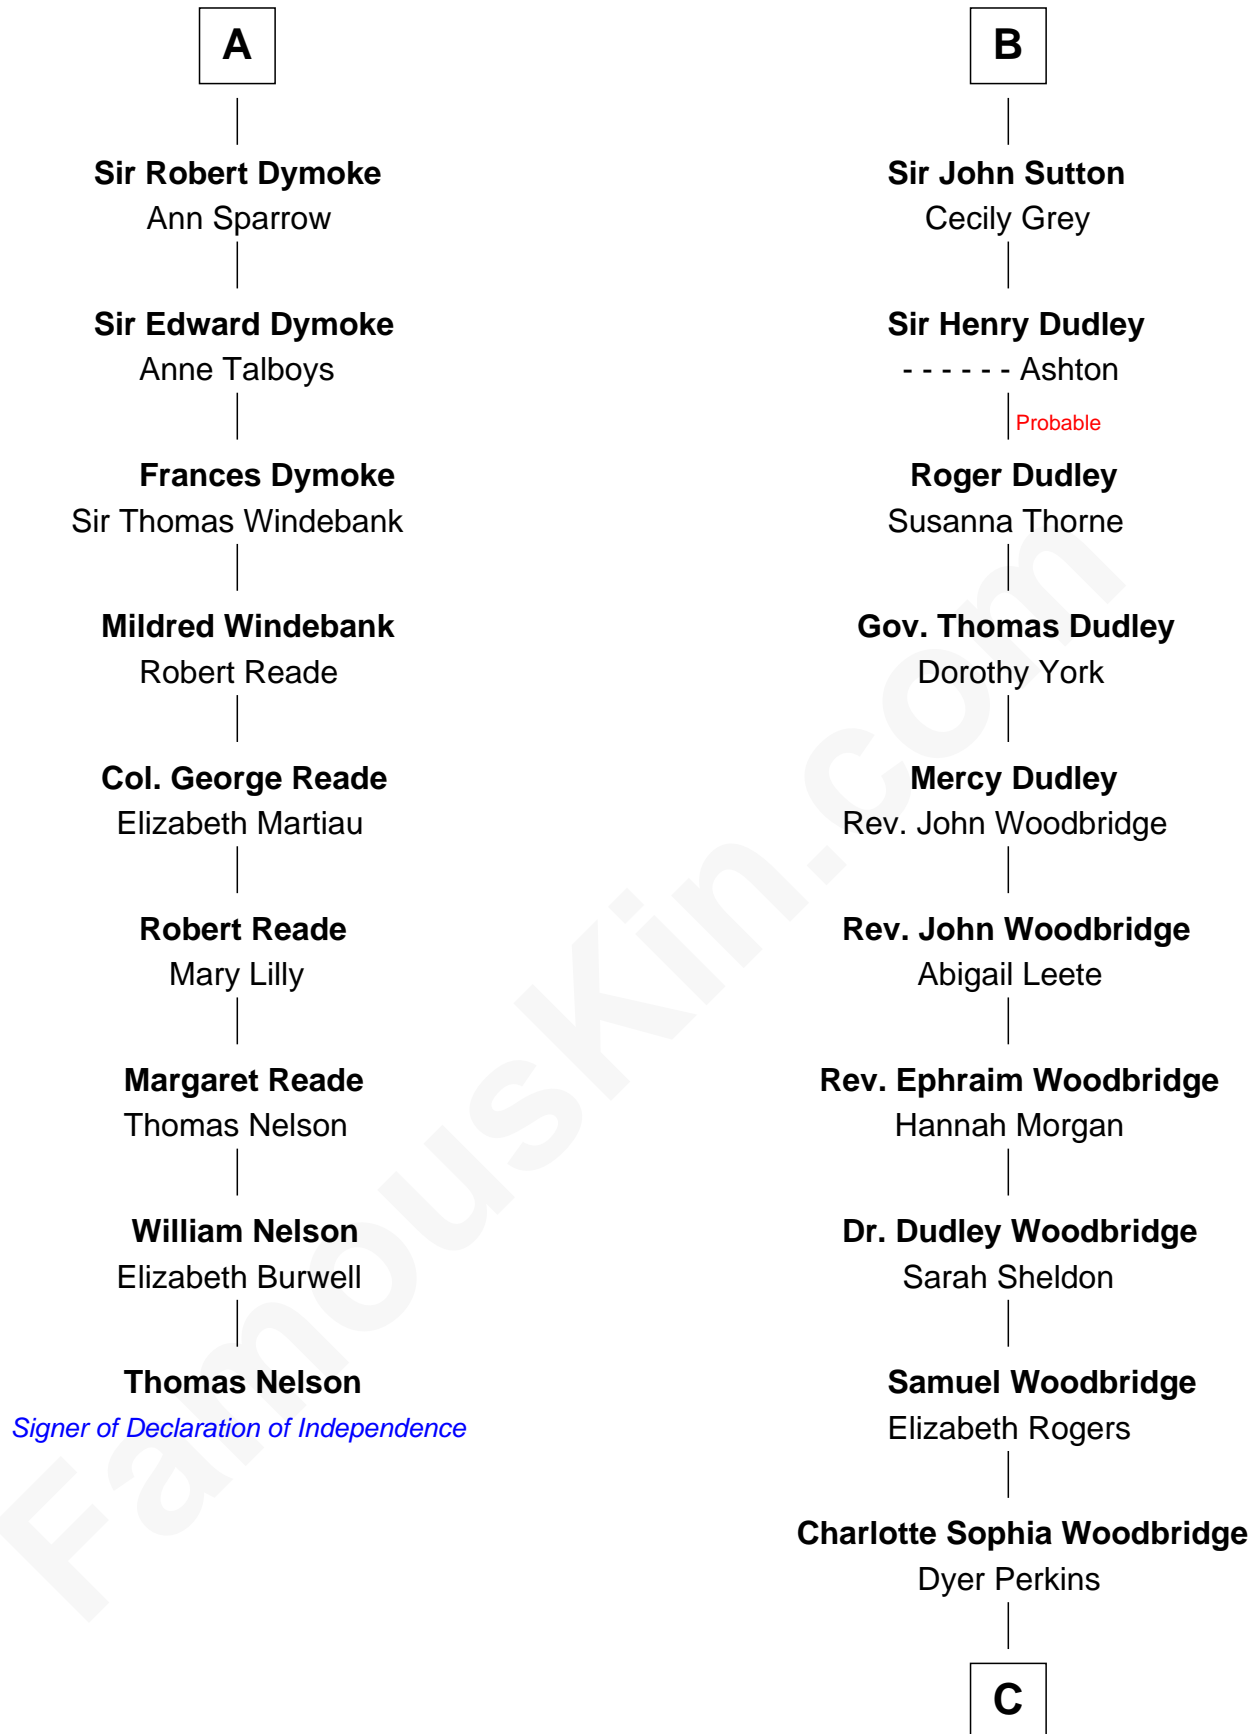

## Relationship Chart of

### Thomas Nelson

*Signer of the Declaration of Independence*

15th cousin 5 times removed of

**Humphrey Bogart**  
*Movie Actor*

**C**

**Elizabeth Rogers Perkins**

Harvey Humphrey

**John Perkins Humphrey**