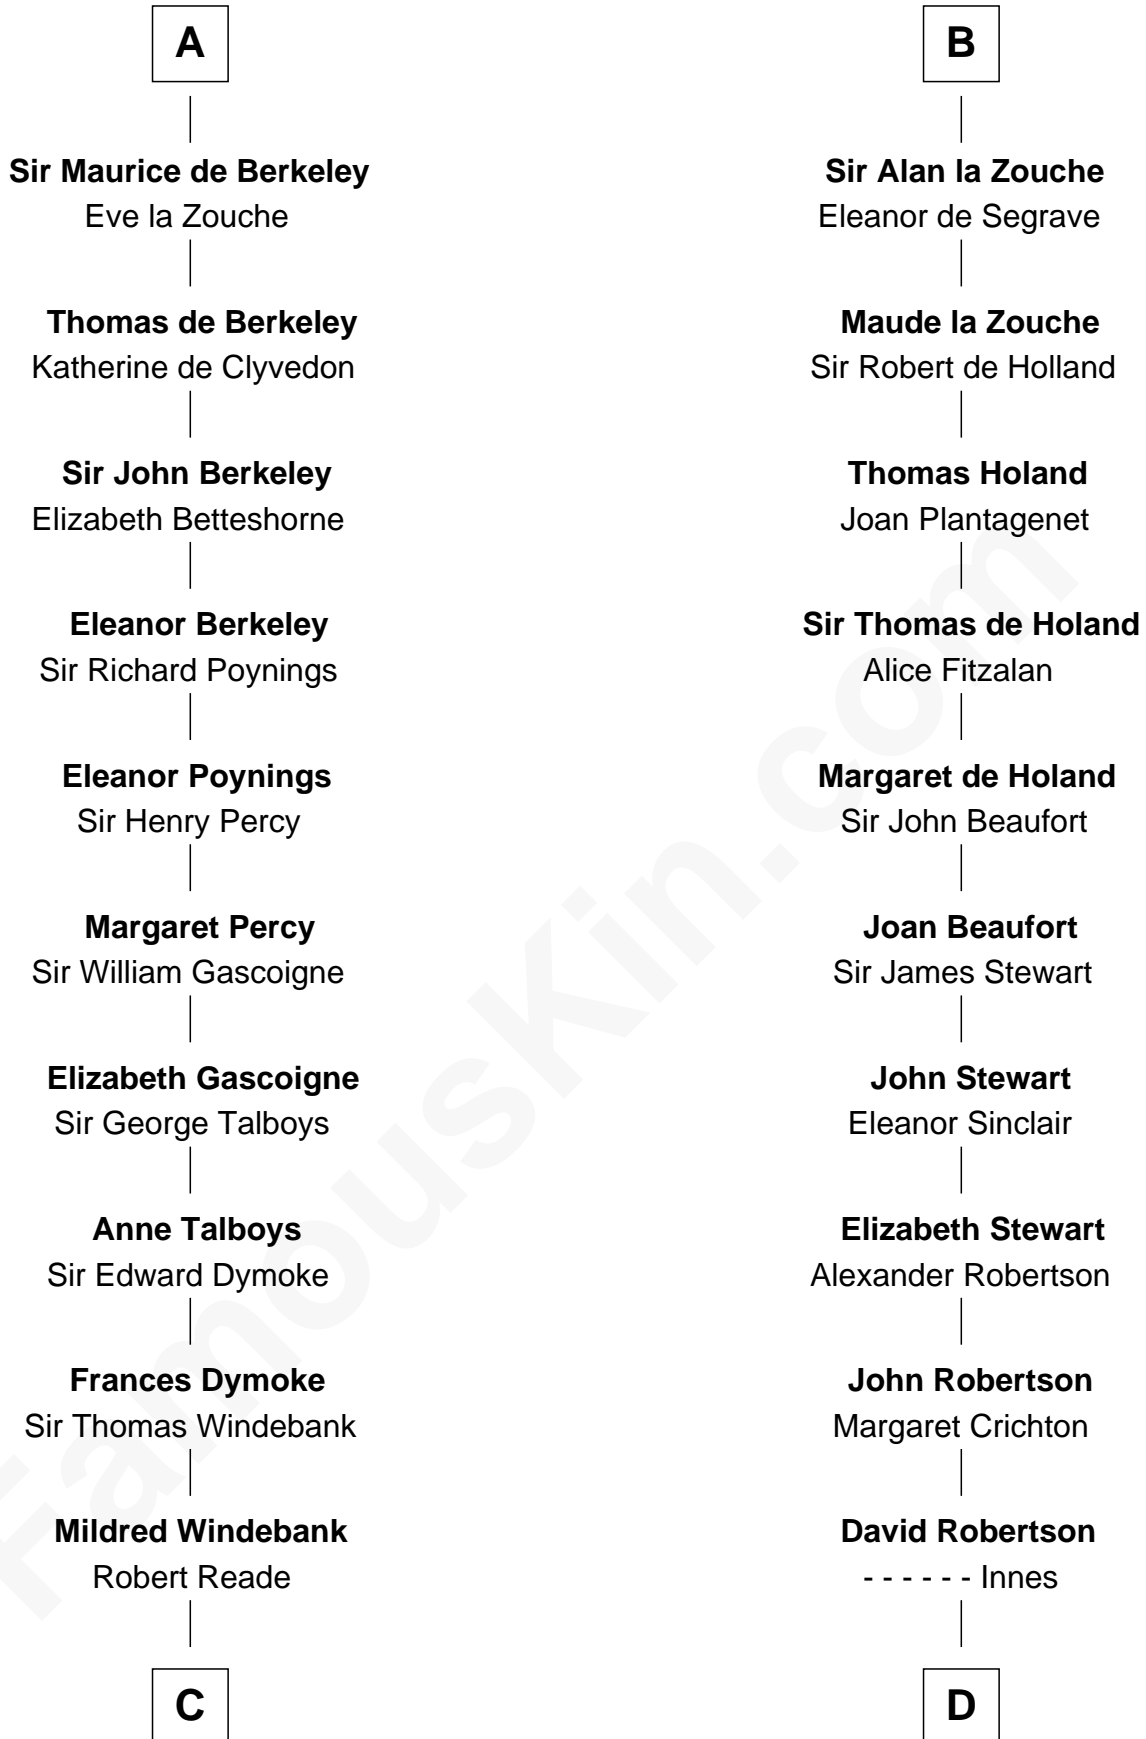

## Relationship Chart of

**Thomas Nelson**

*Signer of the Declaration of Independence*

21st cousin of

**Patrick Henry**

*1st and 6th Governor of Virginia*

**C**

**Col. George Reade**

Elizabeth Martiau

**Robert Reade**

Mary Lilly

**Margaret Reade**

Thomas Nelson

**William Nelson**

Elizabeth Burwell

**Thomas Nelson**