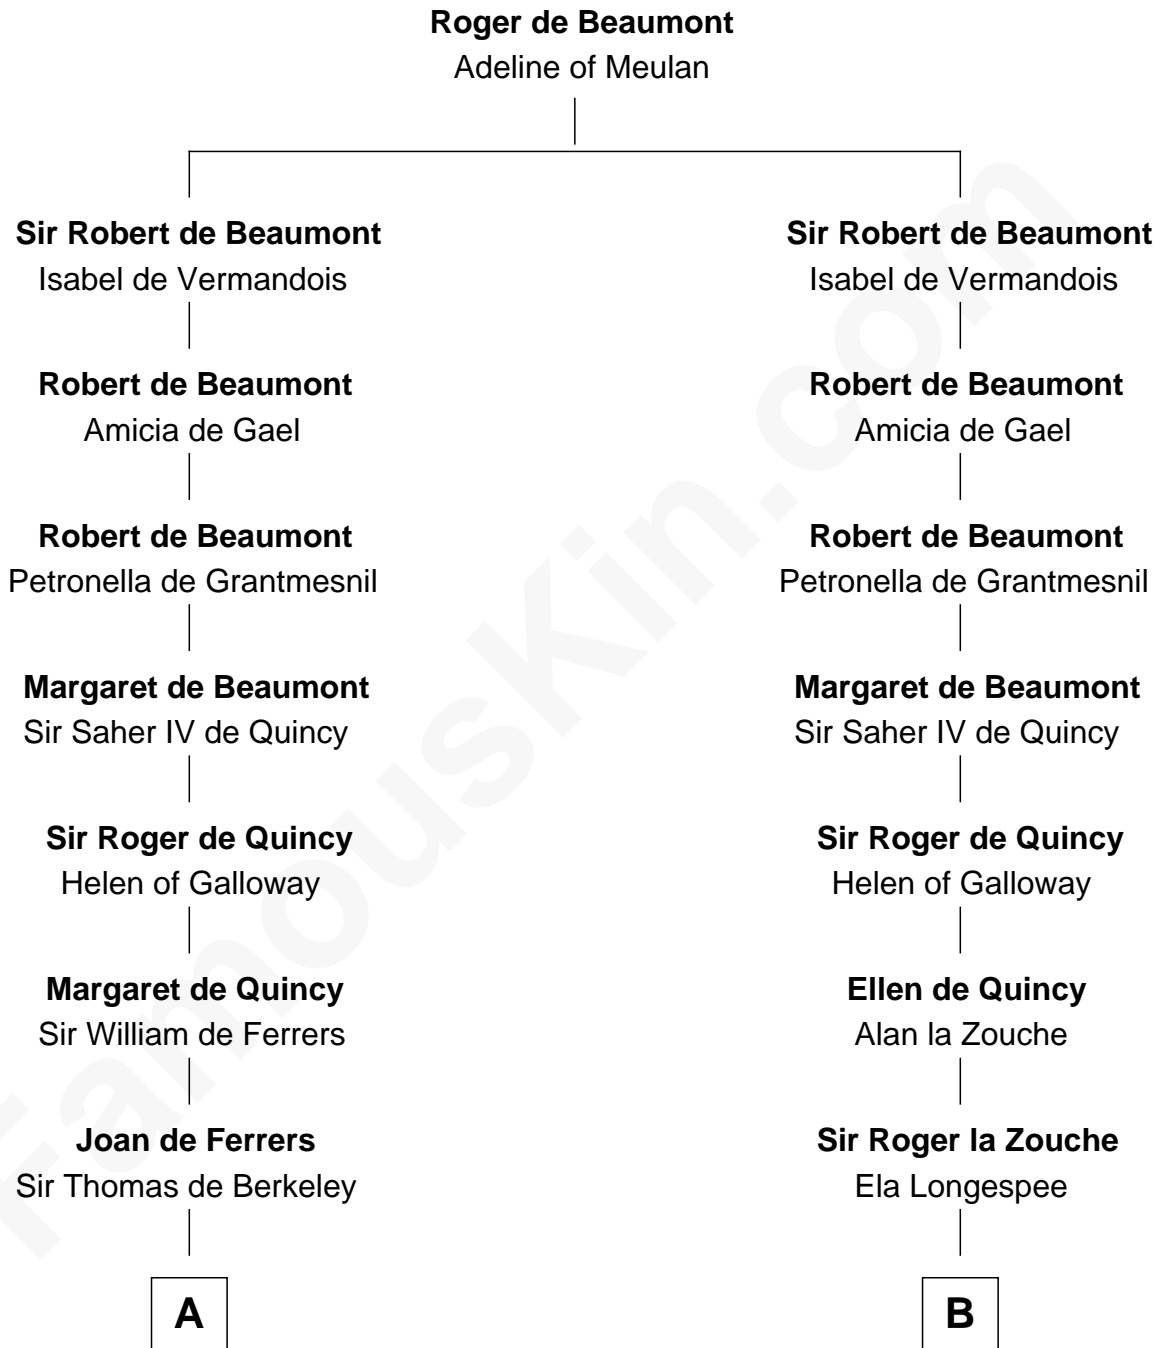

## Relationship Chart of

**Thomas Nelson**

*Signer of the Declaration of Independence*

21st cousin of

**Patrick Henry**

*1st and 6th Governor of Virginia*

**C**

**Col. George Reade**

Elizabeth Martiau

**Robert Reade**

Mary Lilly

**Margaret Reade**

Thomas Nelson

**William Nelson**

Elizabeth Burwell

**Thomas Nelson**