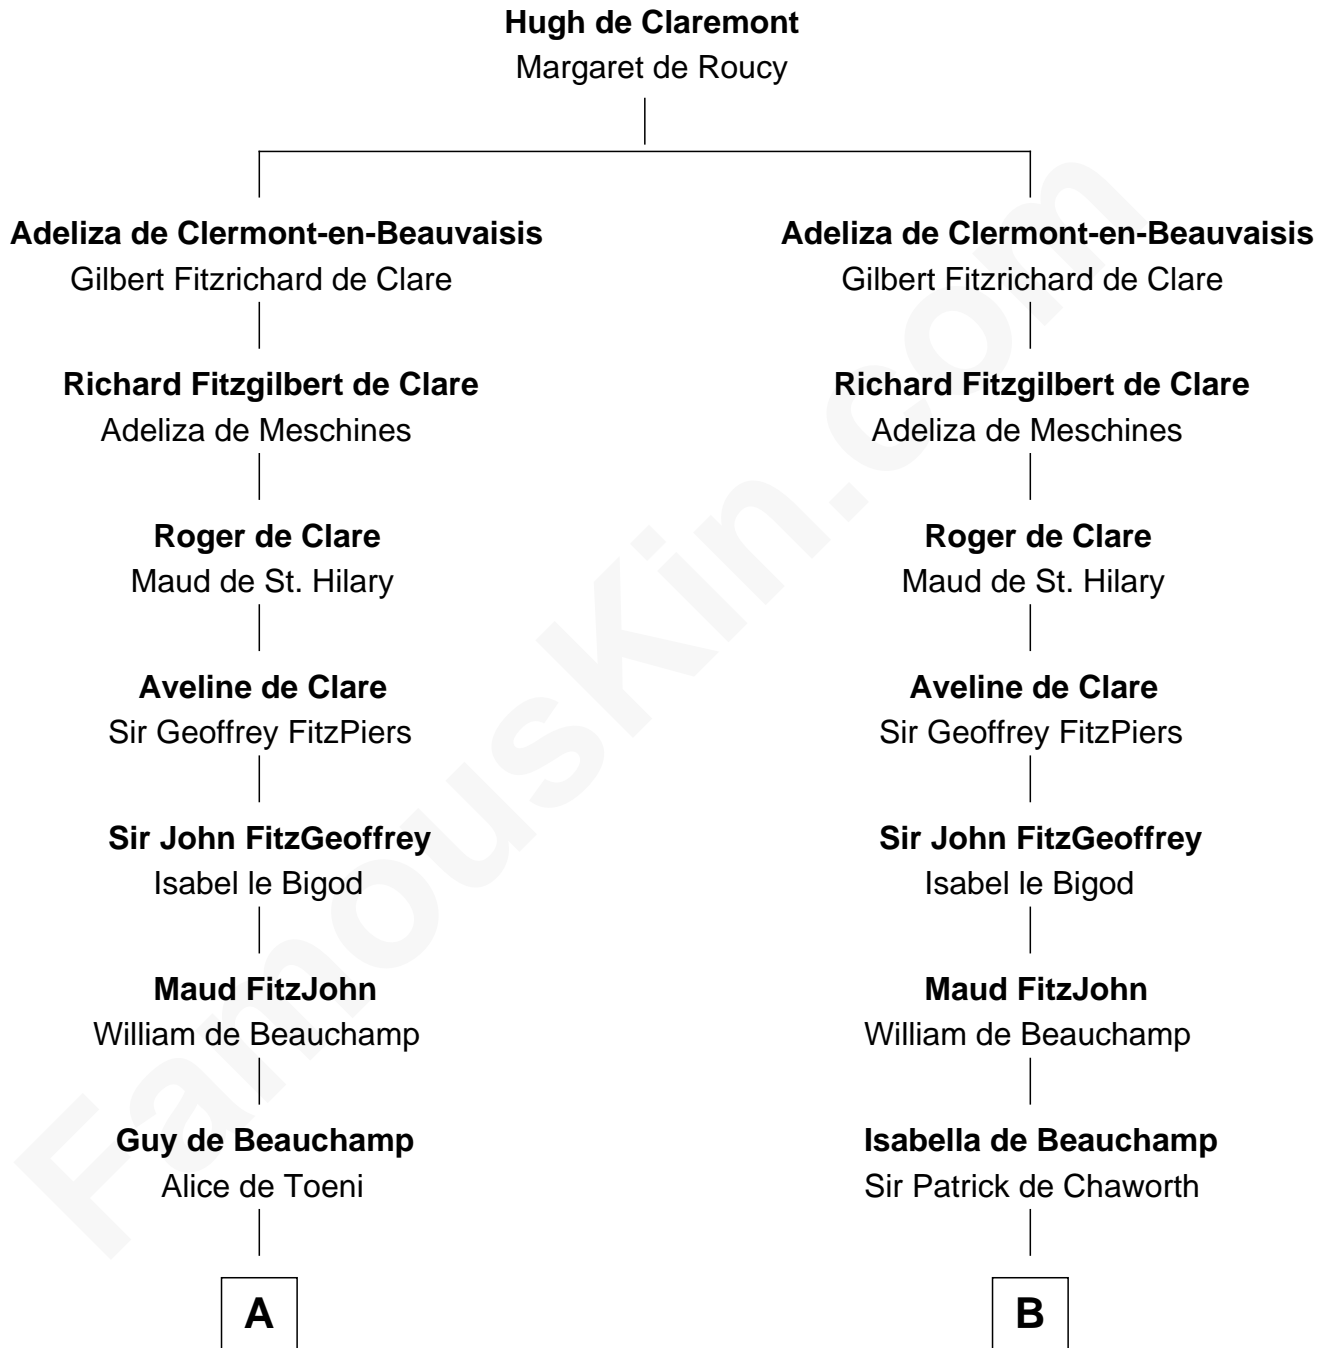

FamousKin.com

Relationship Chart of

Thomas Nelson

Signer of the Declaration of Independence

20th cousin 1 time removed of

Patrick Henry

1st and 6th Governor of Virginia

C

Col. George Reade

Elizabeth Martiau

Robert Reade

Mary Lilly

Margaret Reade

Thomas Nelson

William Nelson

Elizabeth Burwell