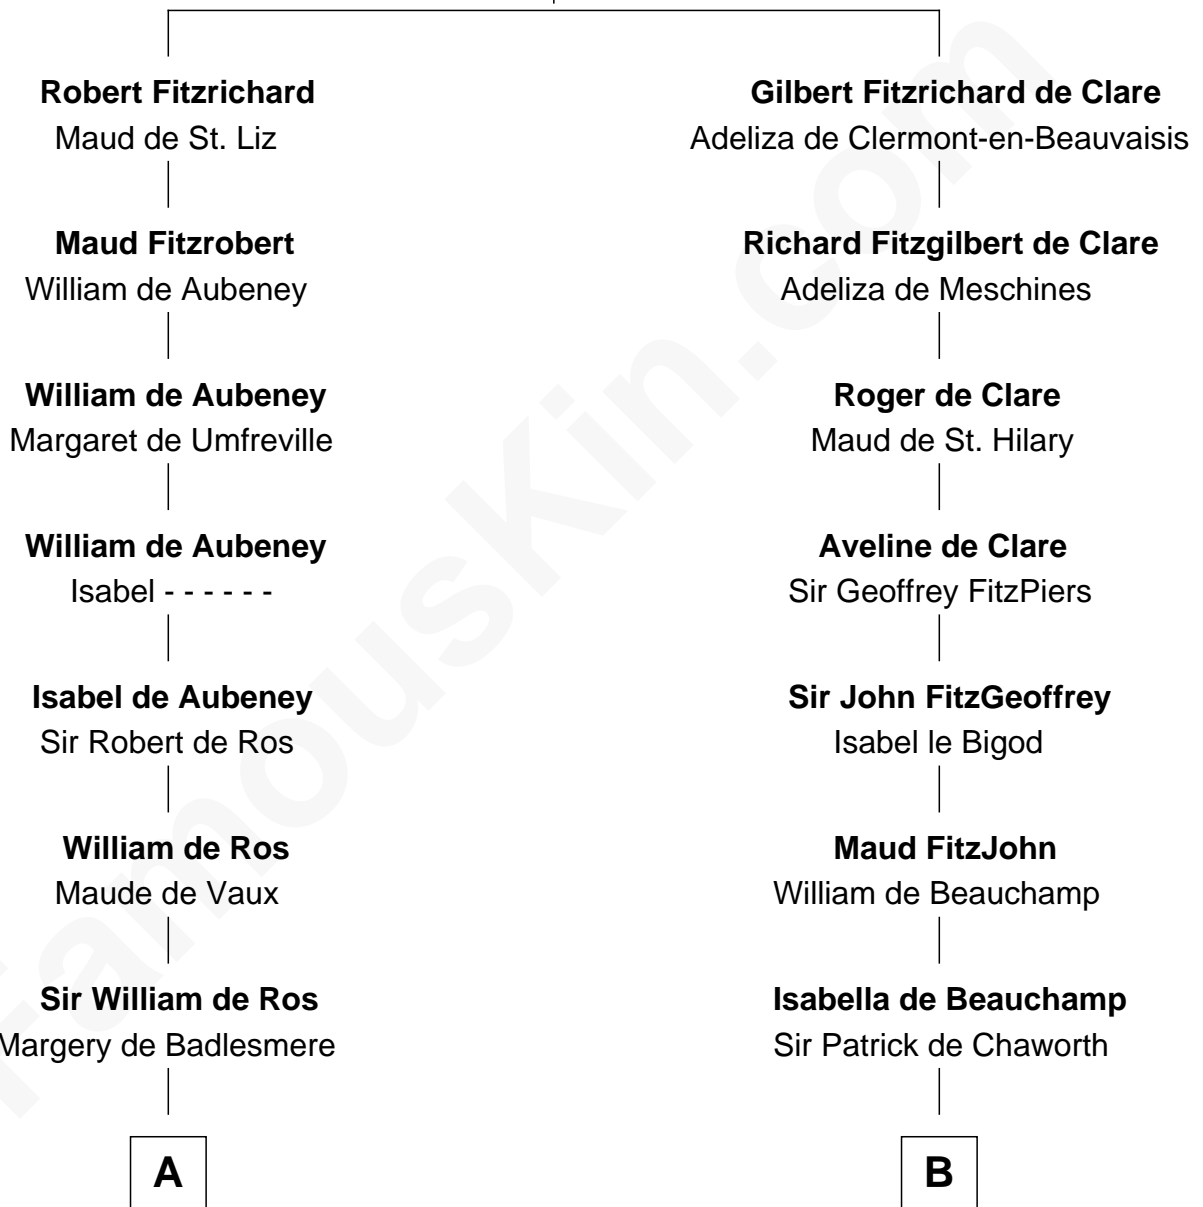

FamousKin.com Relationship Chart of

Thomas Nelson

Signer of the Declaration of Independence

20th cousin of

Patrick Henry

1st and 6th Governor of Virginia

Richard Fitzgilbert

Rohese Giffard