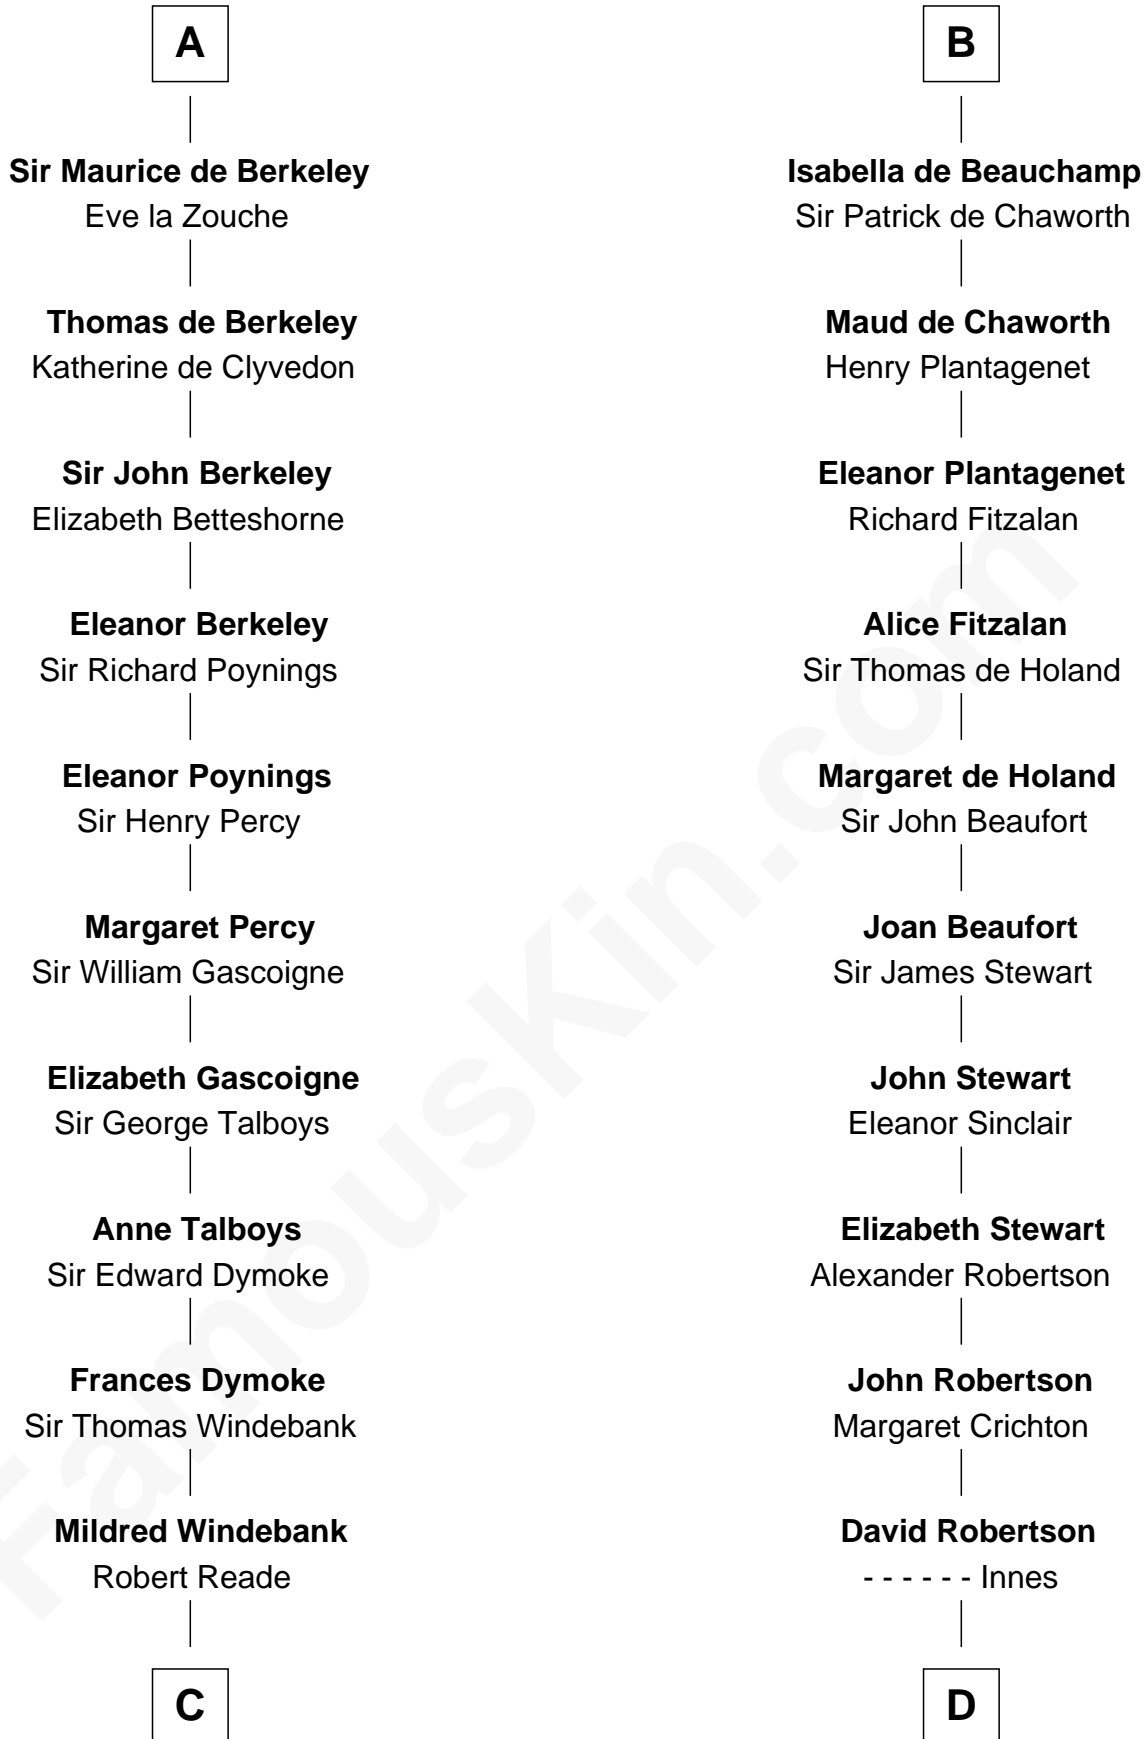

FamousKin.com Relationship Chart of

Thomas Nelson

Signer of the Declaration of Independence

21st cousin of

Patrick Henry

1st and 6th Governor of Virginia

Richard Goz

C

Col. George Reade

Elizabeth Martiau

Robert Reade

Mary Lilly

Margaret Reade

Thomas Nelson

William Nelson

Elizabeth Burwell

Thomas Nelson

Signer of Declaration of Independence

D

William Robertson

Isabel Petrie

William Robertson

Margaret Mitchell

Jean Robertson