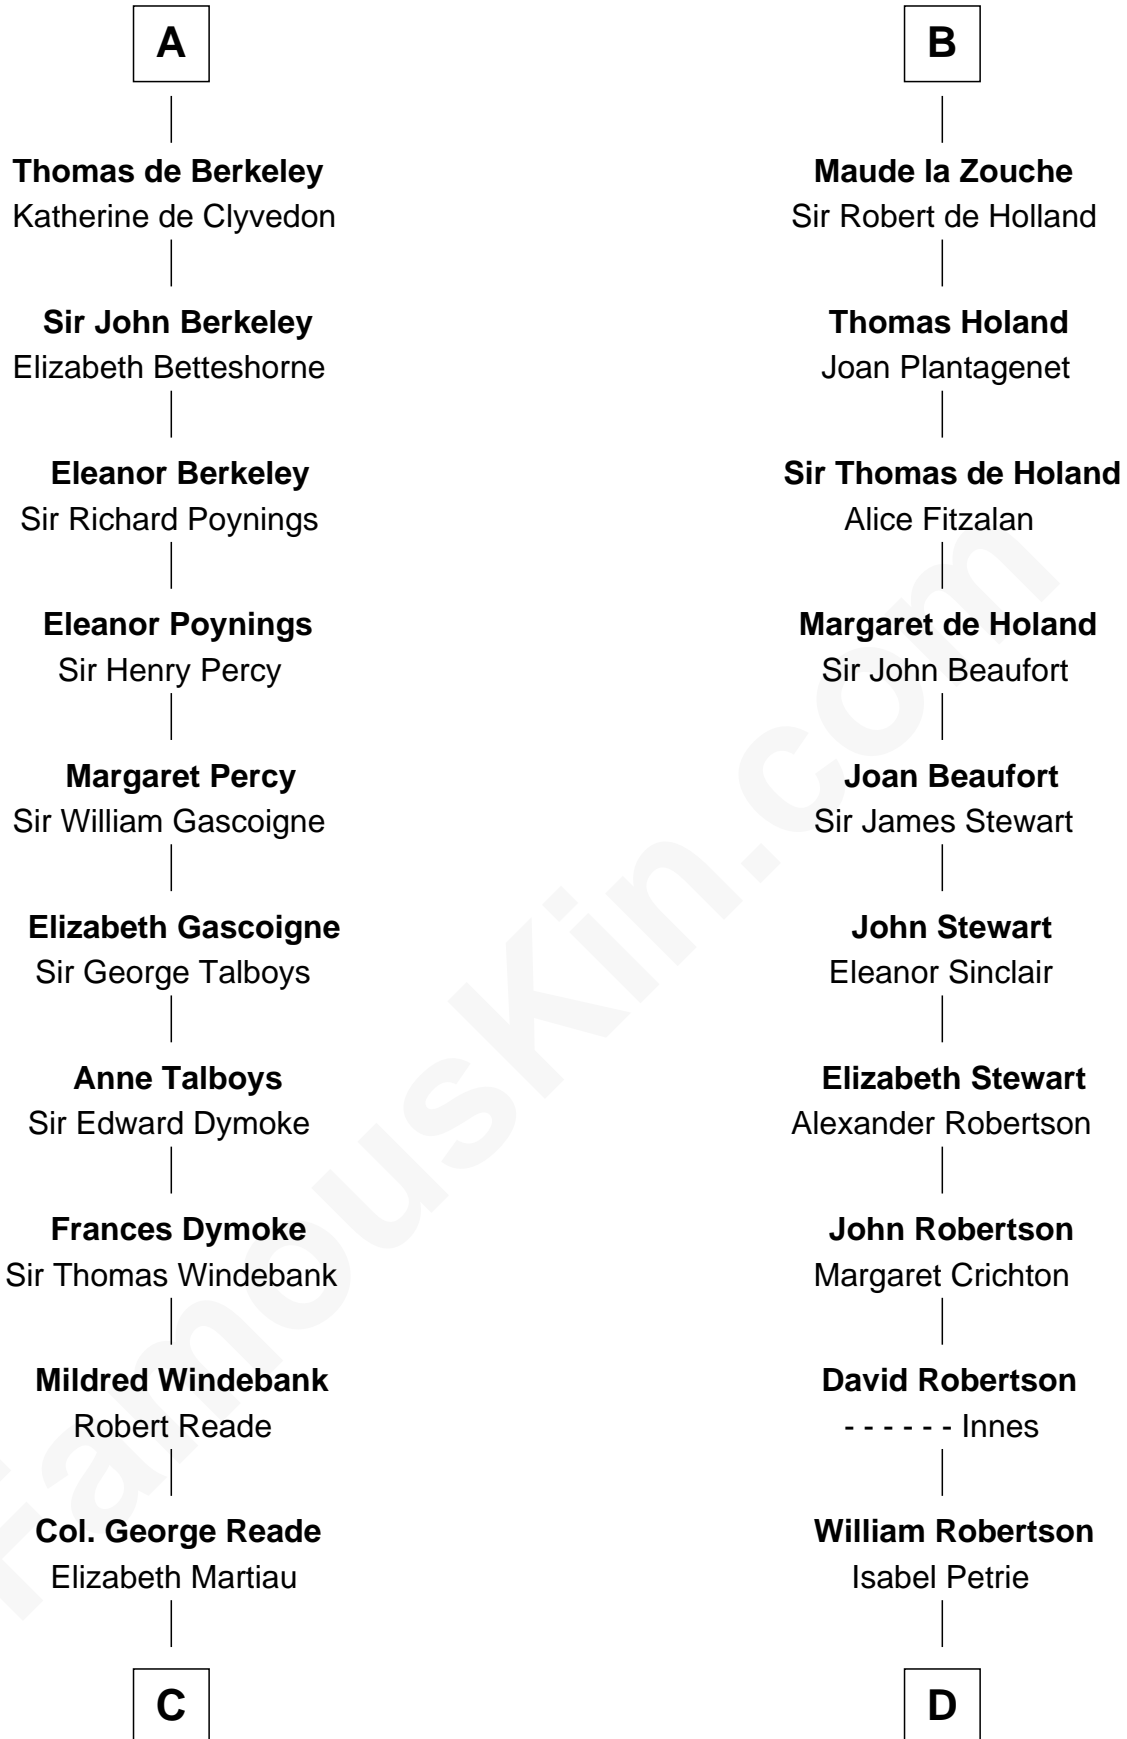

FamousKin.com Relationship Chart of

Thomas Nelson

Signer of the Declaration of Independence

20th cousin of

Patrick Henry

1st and 6th Governor of Virginia

William I de Lancaster
Gundred de Warenne

C

Robert Reade

Mary Lilly

Margaret Reade

Thomas Nelson

William Nelson

Elizabeth Burwell

Thomas Nelson

Signer of Declaration of Independence