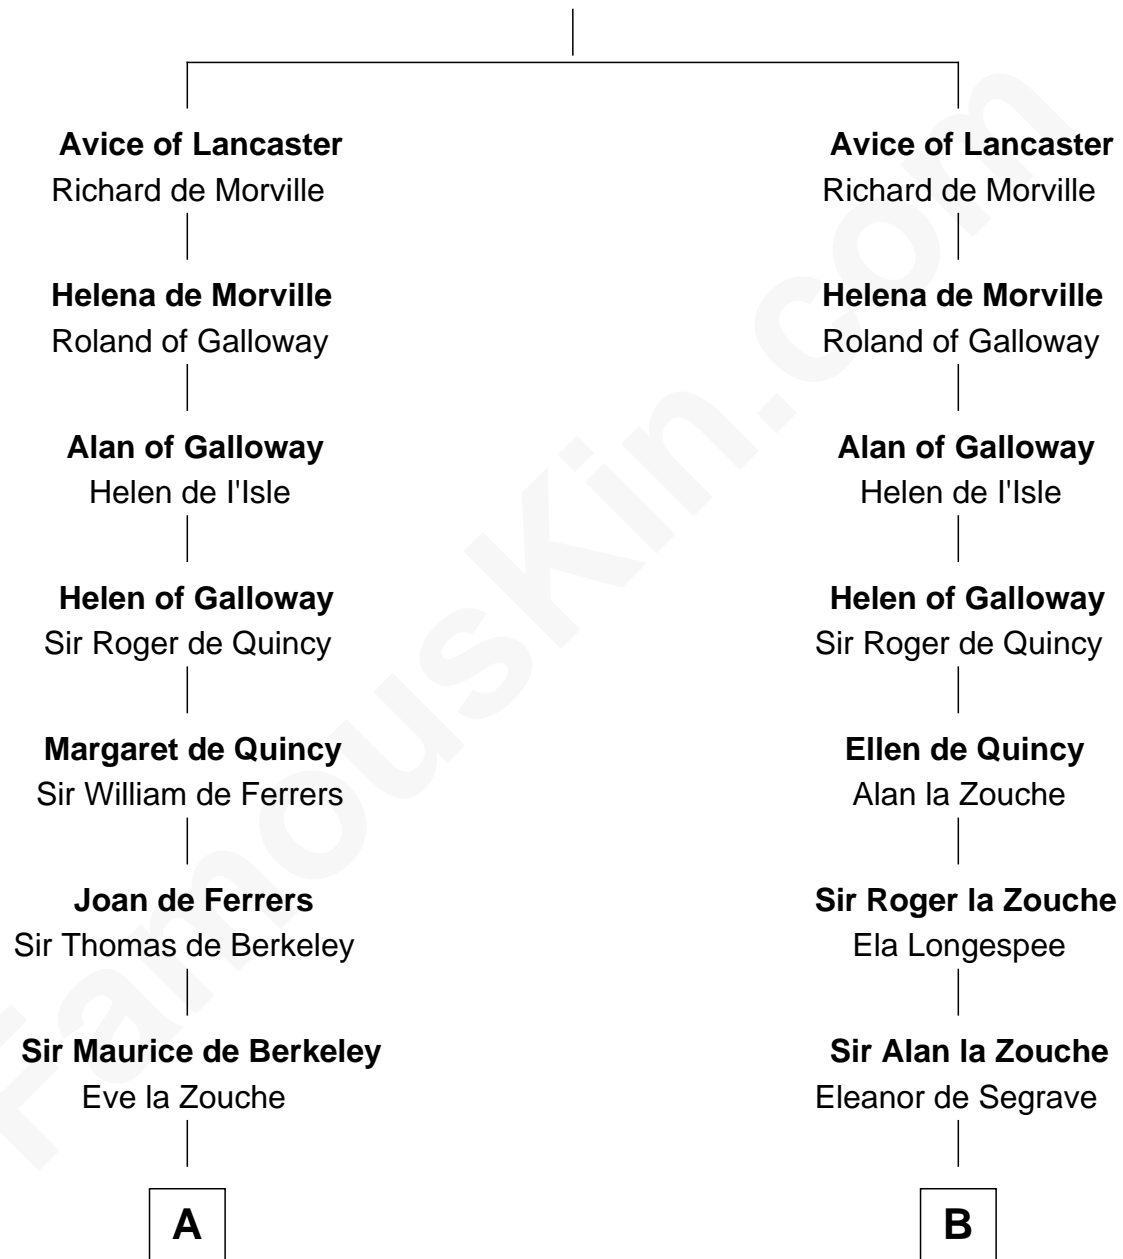

FamousKin.com Relationship Chart of

Thomas Nelson

Signer of the Declaration of Independence

20th cousin of

Patrick Henry

1st and 6th Governor of Virginia

William I de Lancaster
Gundred de Warenne

C

Robert Reade

Mary Lilly

Margaret Reade

Thomas Nelson

William Nelson

Elizabeth Burwell

Thomas Nelson

Signer of Declaration of Independence