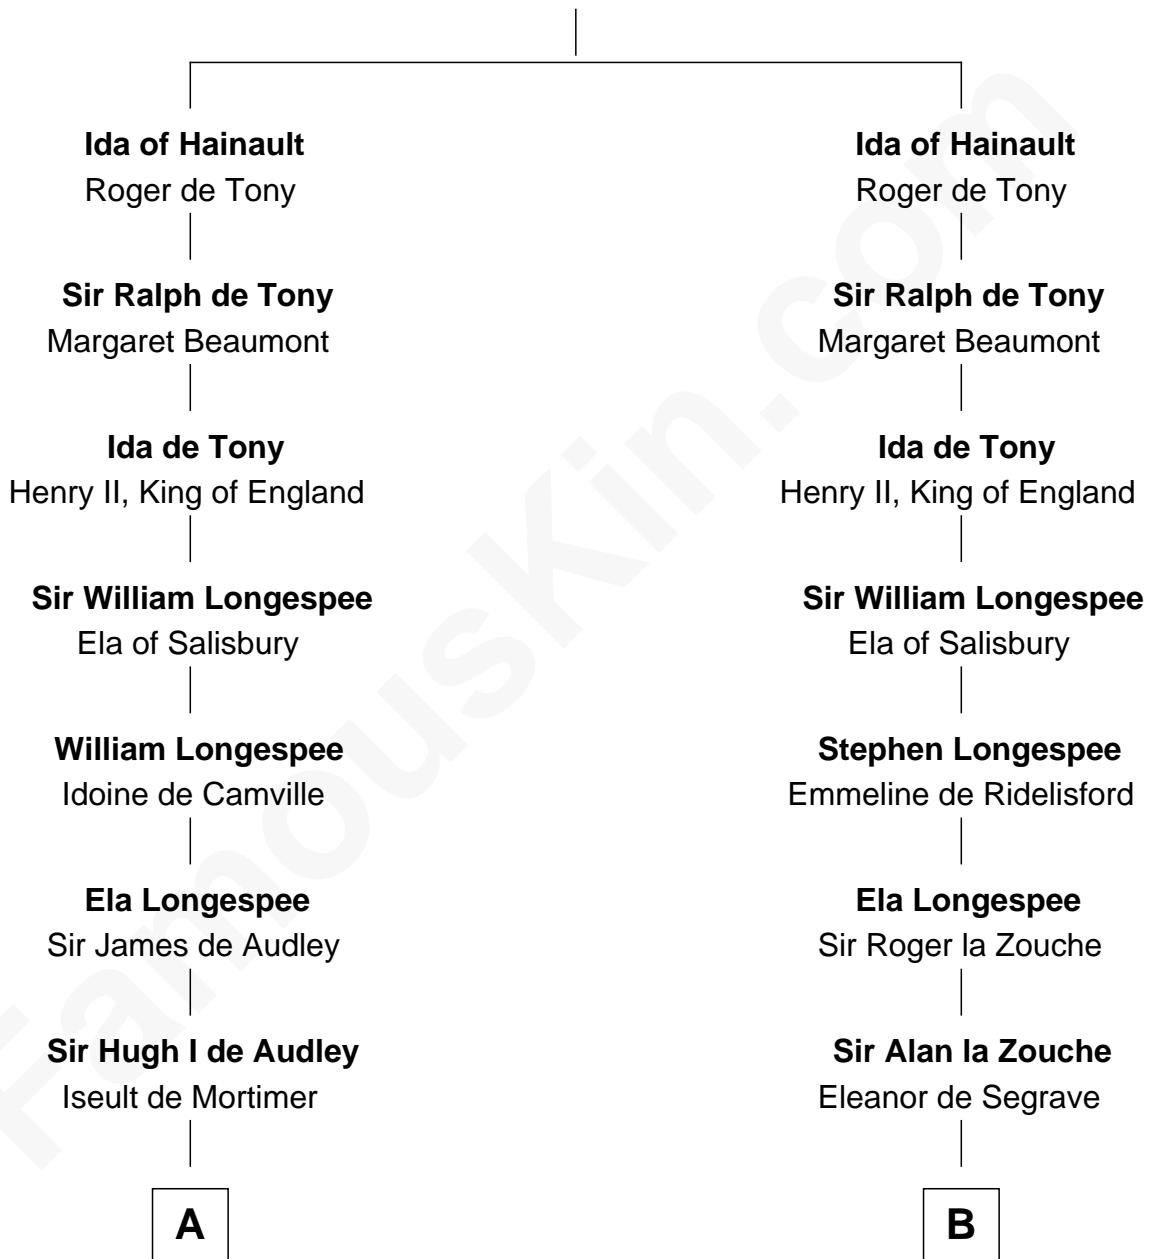

## Relationship Chart of

### Thomas Nelson

*Signer of the Declaration of Independence*

20th cousin 1 time removed of

### Patrick Henry

*1st and 6th Governor of Virginia*

**Baldwin III of Hainault**

Yolande of Guelders

**C**

**Col. George Reade**

Elizabeth Martiau

**Robert Reade**