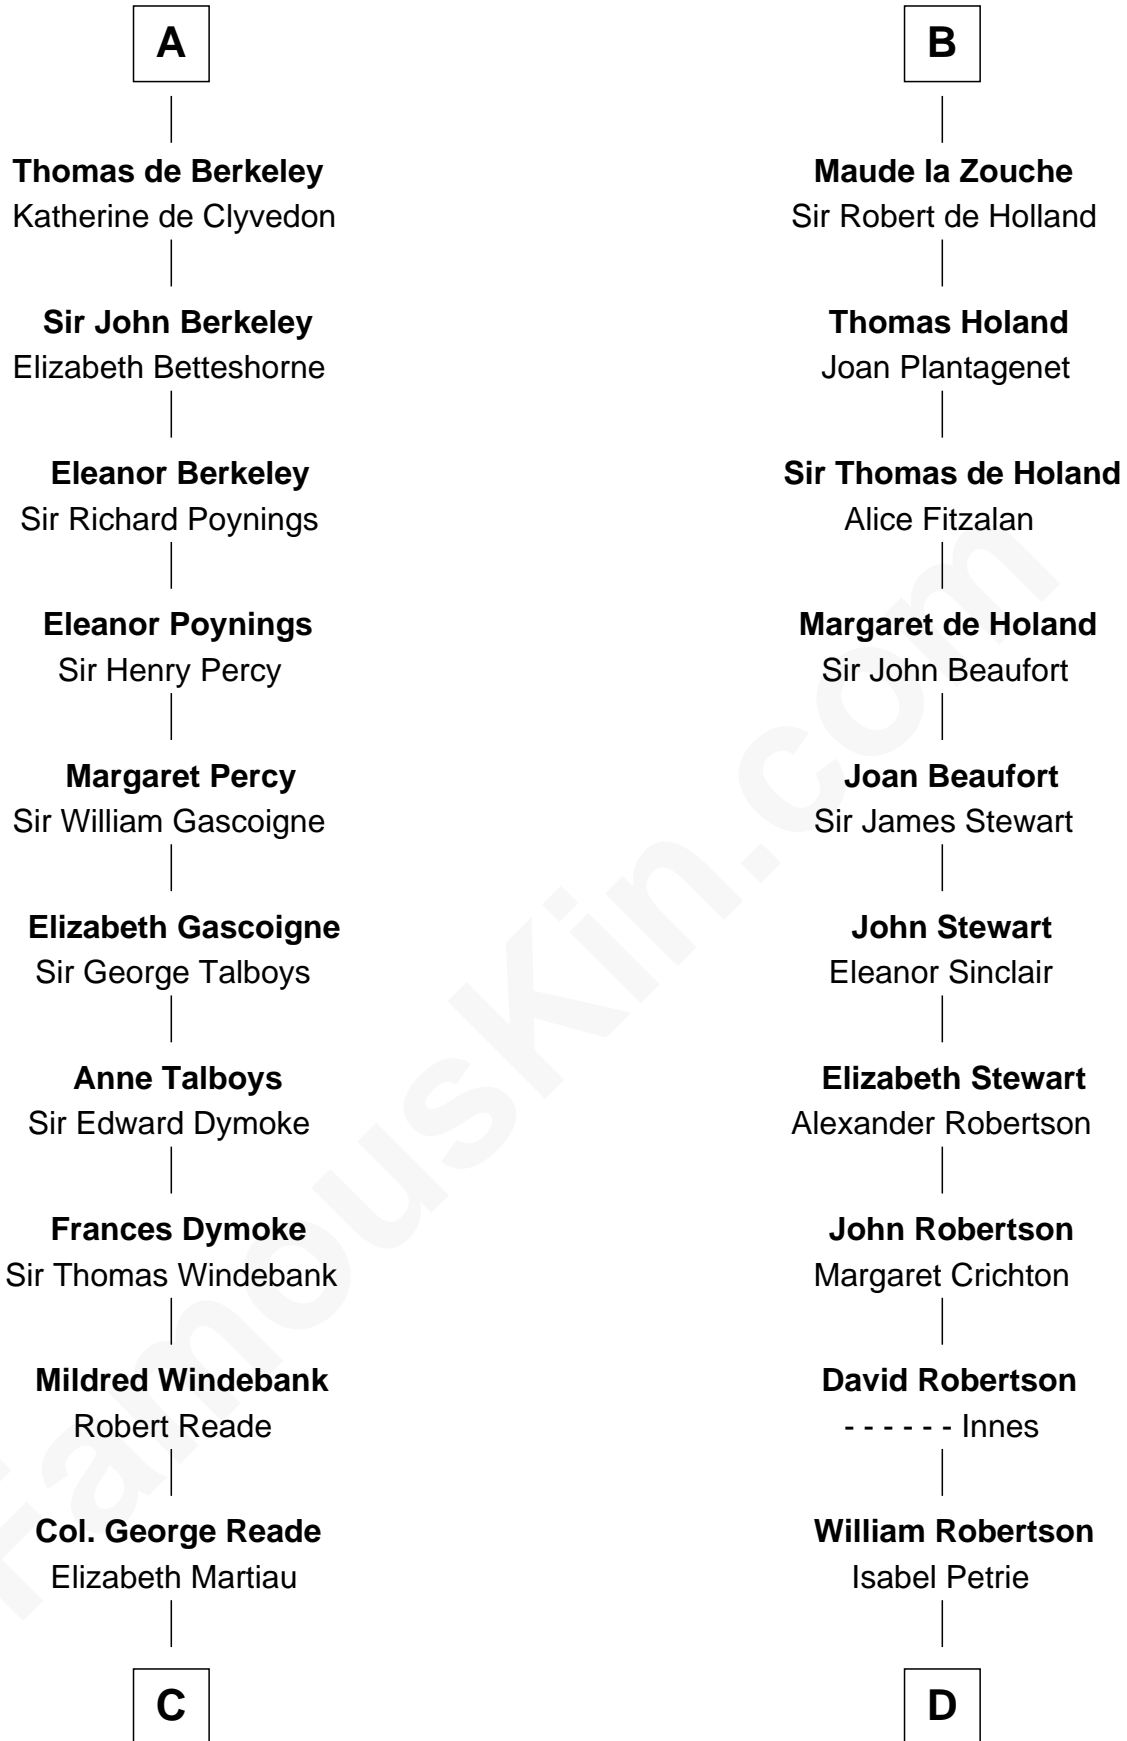

FamousKin.com Relationship Chart of

Thomas Nelson

Signer of the Declaration of Independence

20th cousin of

Patrick Henry

1st and 6th Governor of Virginia

Waltheof of Dunbar

Sigrid - - - - -

Alan la Zouche

Sir Roger la Zouche

Ela Longespee

Sir Alan la Zouche

Eleanor de Segrave

B

C

Robert Reade