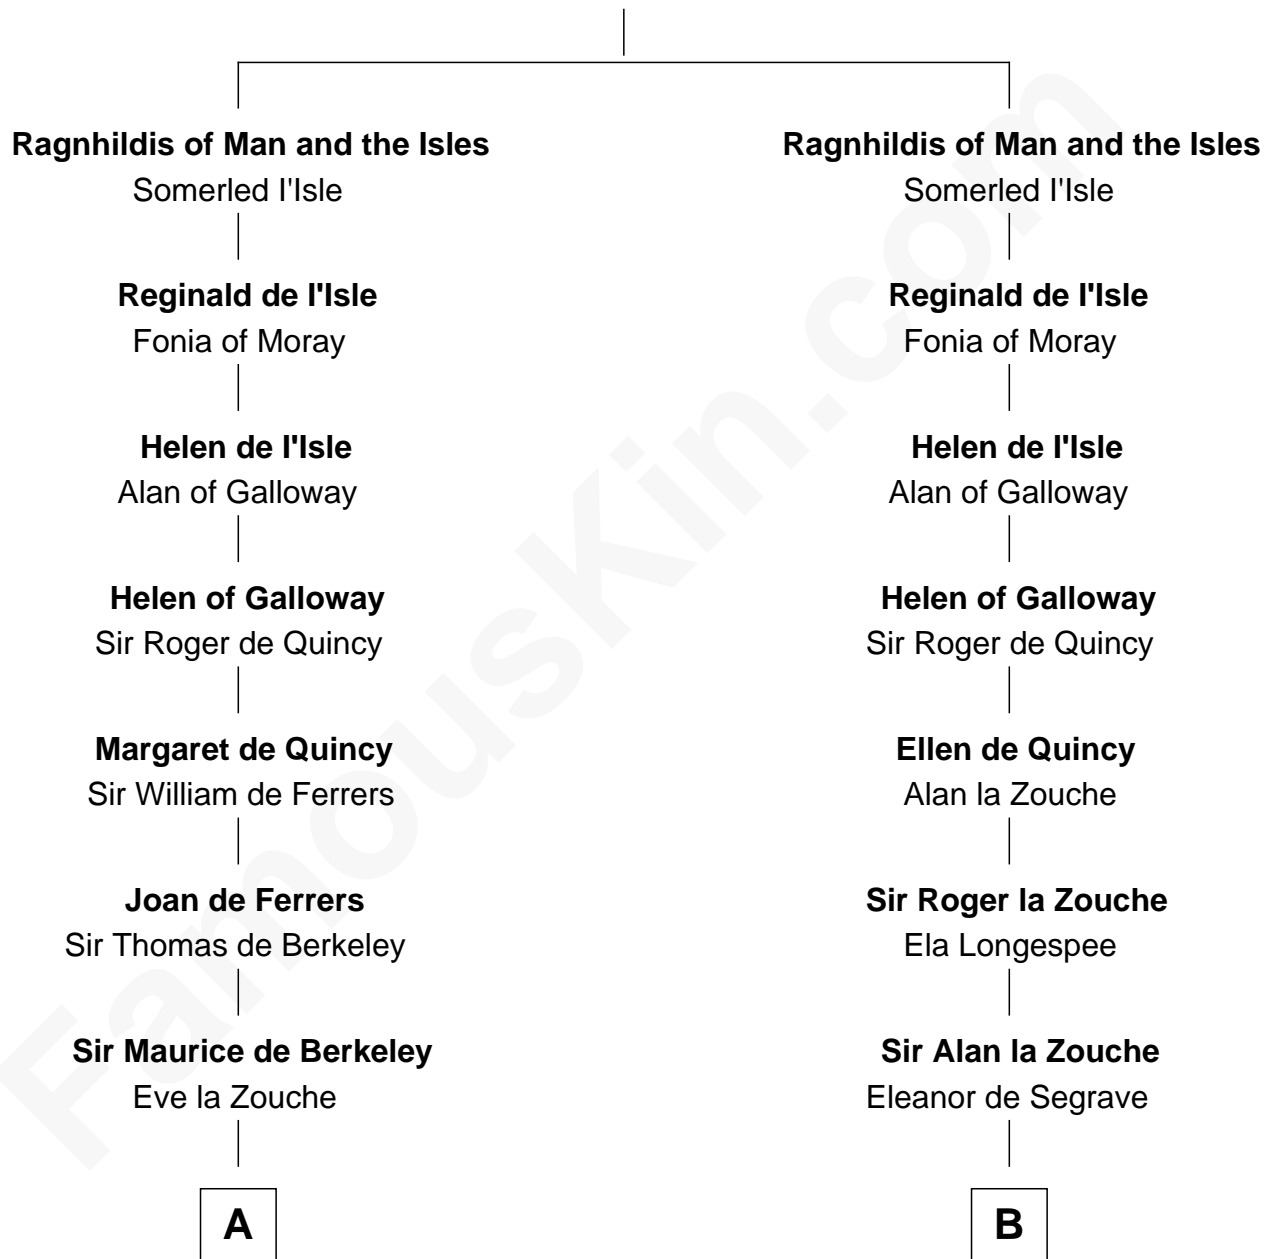

# FamousKin.com Relationship Chart of

**Thomas Nelson**

*Signer of the Declaration of Independence*

20th cousin of

**Patrick Henry**

*1st and 6th Governor of Virginia*

**King Olave of Man and the Isles**

*Affrica of Galloway*

**C**

**Robert Reade**

Mary Lilly

**Margaret Reade**

Thomas Nelson

**William Nelson**

Elizabeth Burwell

**Thomas Nelson**