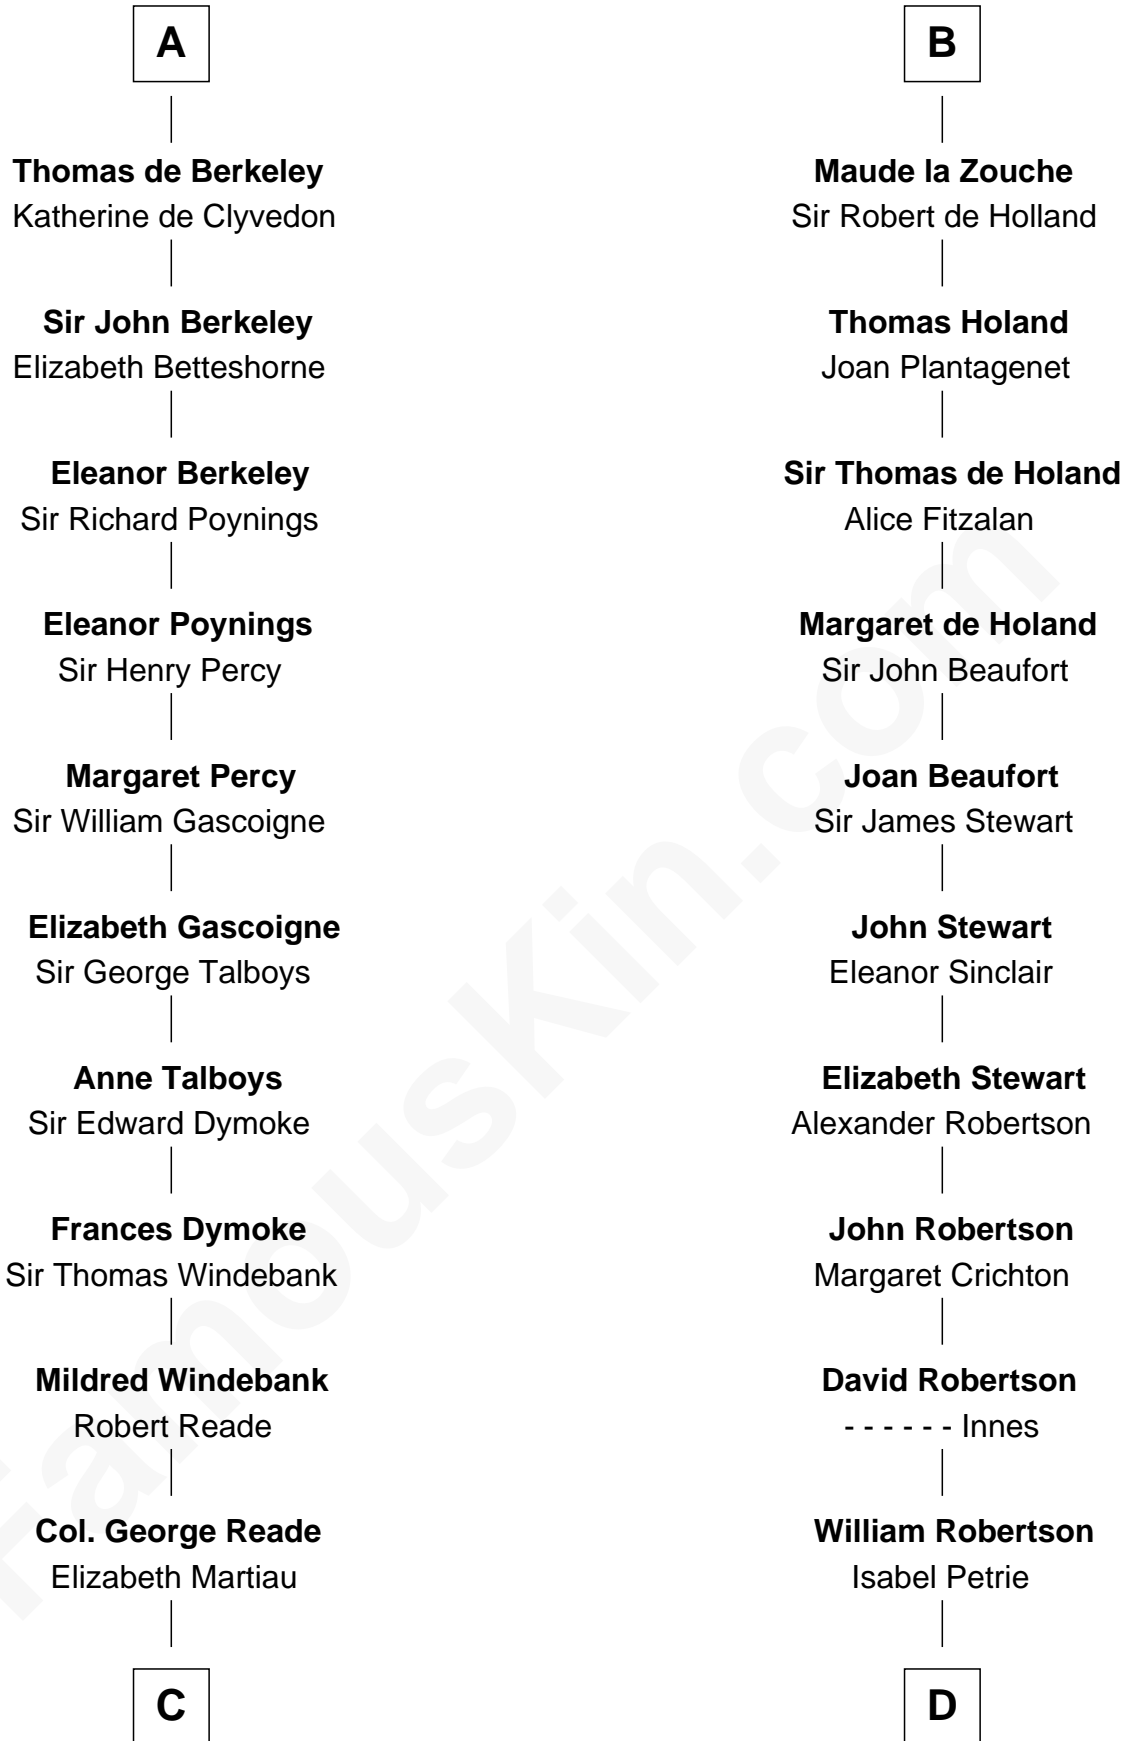

# FamousKin.com Relationship Chart of

**Thomas Nelson**

*Signer of the Declaration of Independence*

20th cousin of

**Patrick Henry**

*1st and 6th Governor of Virginia*

**King Olave of Man and the Isles**

*Affrica of Galloway*

**C**

**Robert Reade**

Mary Lilly

**Margaret Reade**

Thomas Nelson

**William Nelson**

Elizabeth Burwell

**Thomas Nelson**