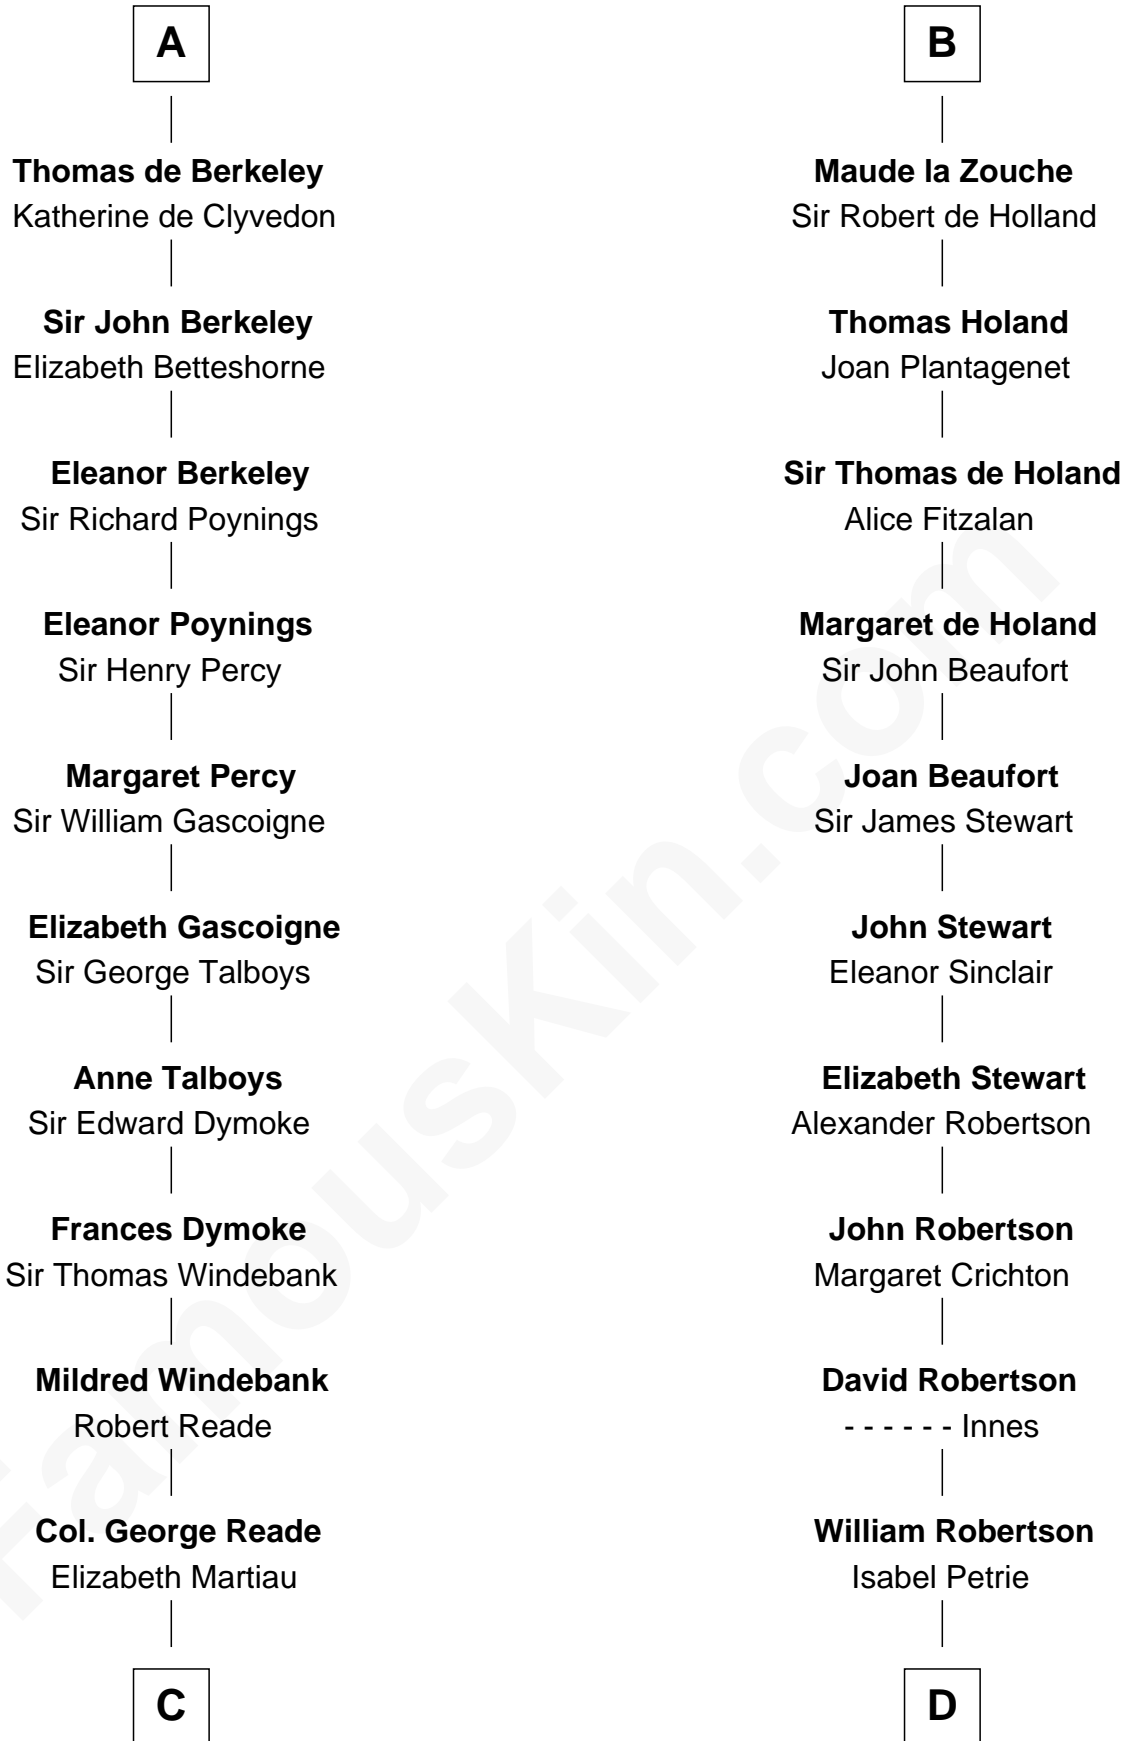

FamousKin.com Relationship Chart of

Thomas Nelson

Signer of the Declaration of Independence

20th cousin of

Patrick Henry

1st and 6th Governor of Virginia

Ivo de Grantmesnil

Filia de Gant