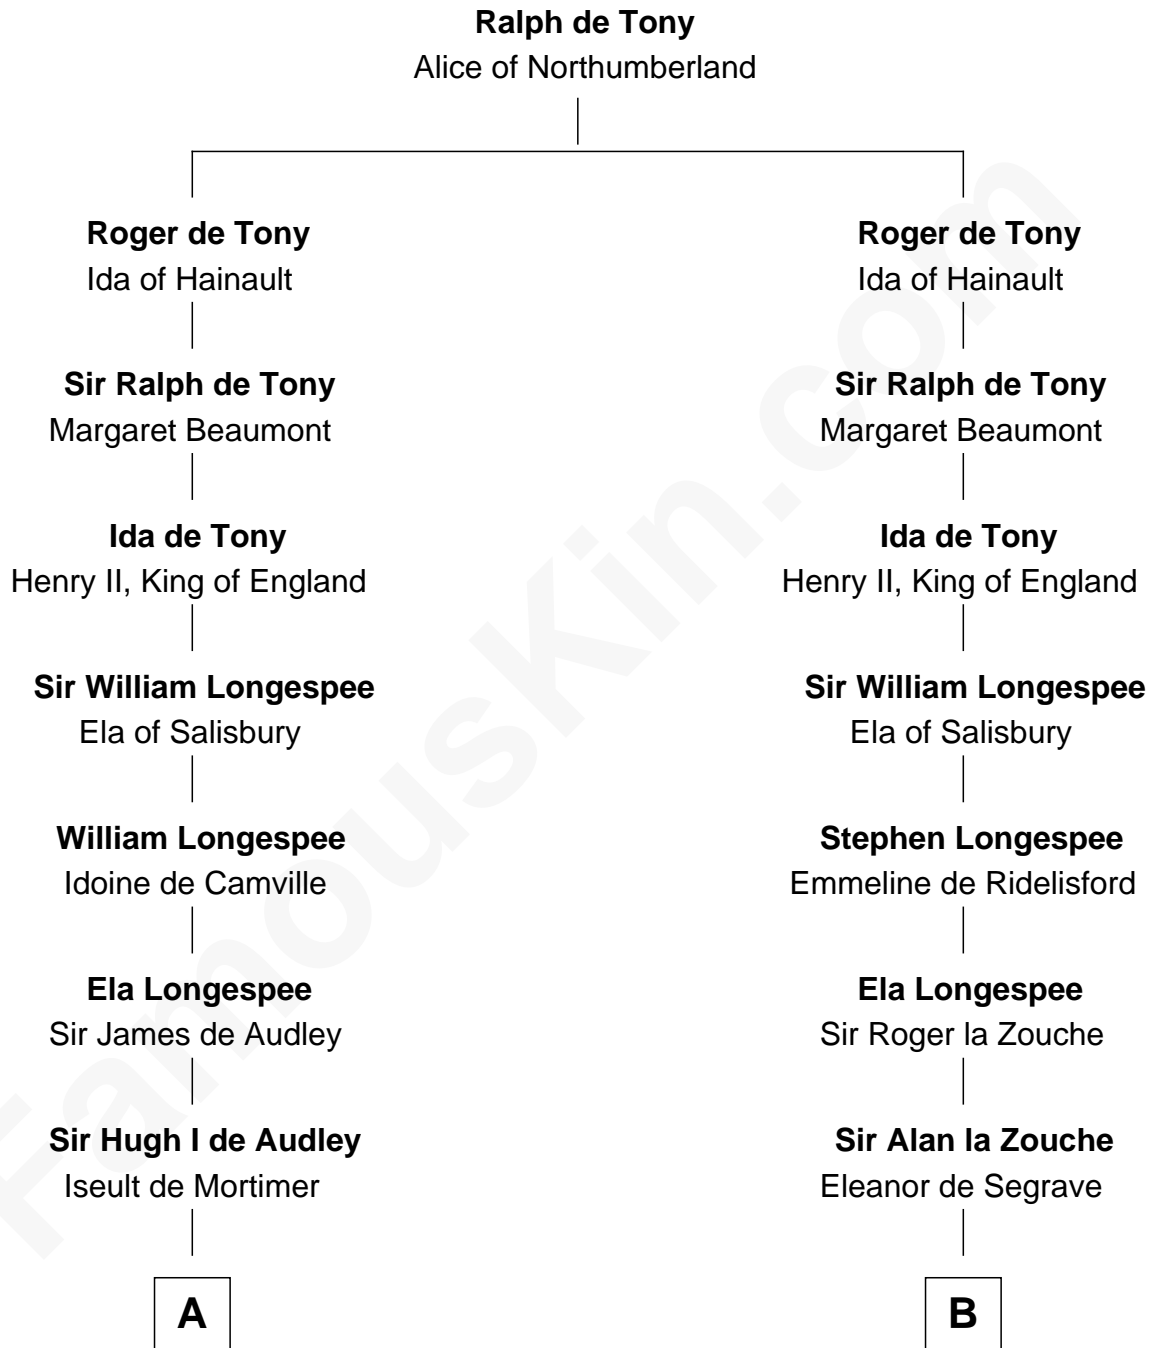

FamousKin.com

Relationship Chart of

Thomas Nelson

Signer of the Declaration of Independence

20th cousin 1 time removed of

Patrick Henry

1st and 6th Governor of Virginia

C

Col. George Reade

Elizabeth Martiau

Robert Reade

Mary Lilly

Margaret Reade

Thomas Nelson

William Nelson

Elizabeth Burwell