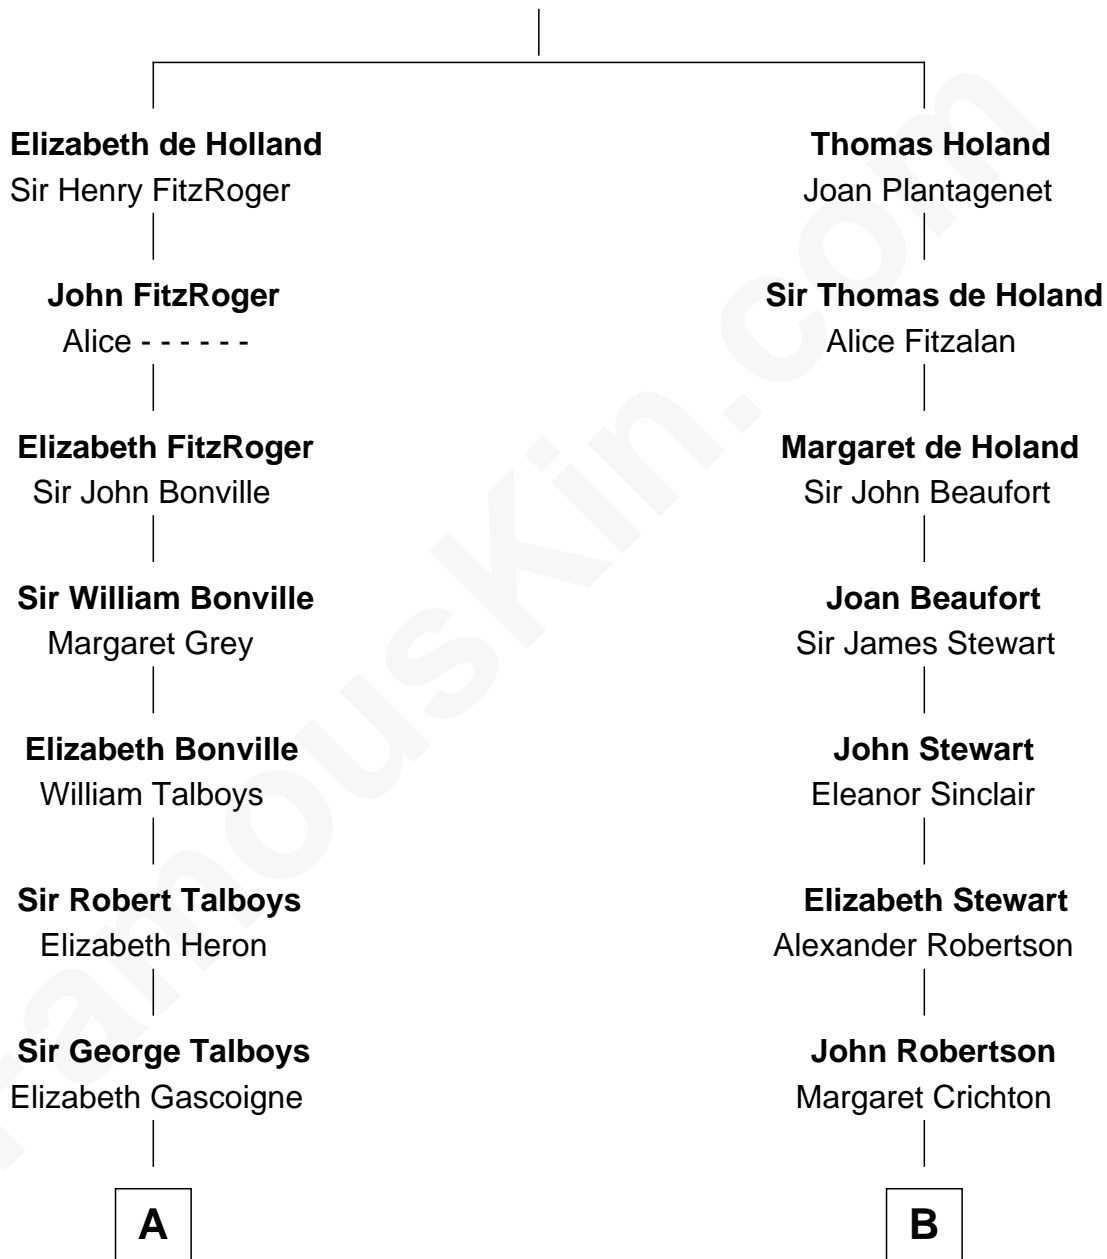

FamousKin.com

Relationship Chart of

Thomas Nelson

Signer of the Declaration of Independence

12th cousin 2 times removed of

Patrick Henry

1st and 6th Governor of Virginia

Sir Robert de Holland

Maude la Zouche

A

Anne Talboys
Sir Edward Dymoke

Frances Dymoke
Sir Thomas Windebank

Mildred Windebank
Robert Reade

Col. George Reade
Elizabeth Martiau

Robert Reade
Mary Lilly

Margaret Reade
Thomas Nelson