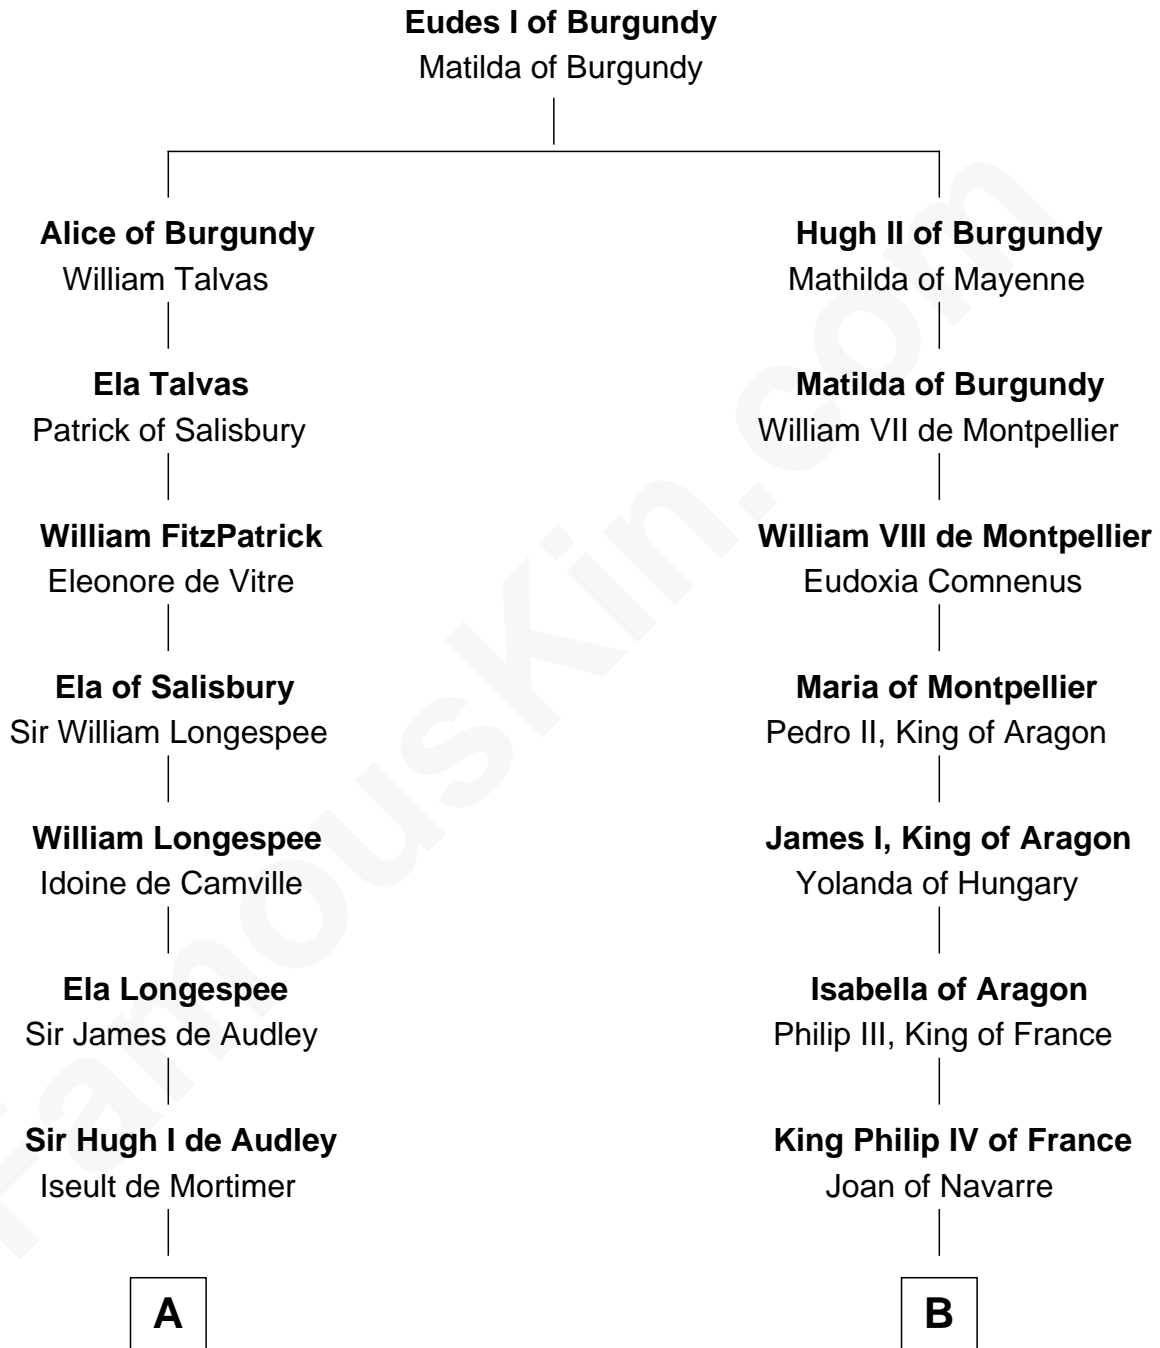

FamousKin.com

Relationship Chart of

Thomas Nelson

Signer of the Declaration of Independence

20th cousin 1 time removed of

Patrick Henry

1st and 6th Governor of Virginia