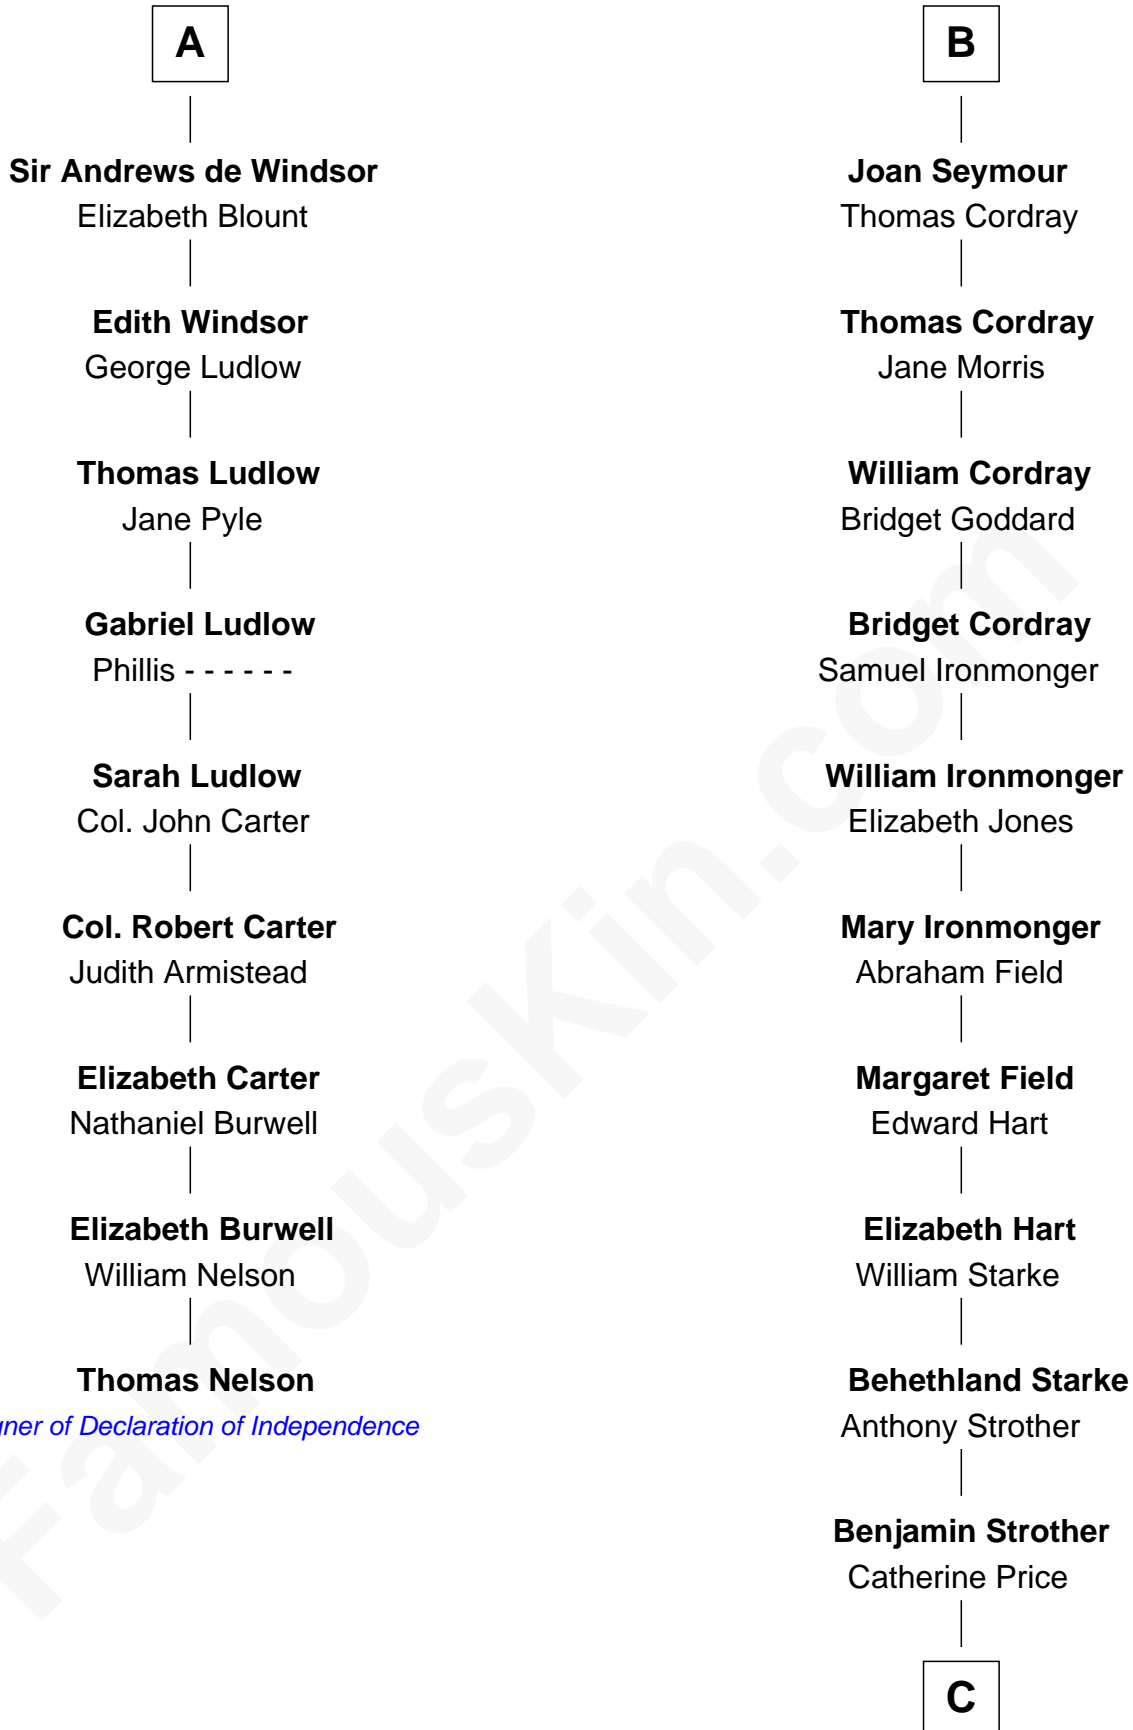

FamousKin.com

Relationship Chart of

Thomas Nelson

Signer of the Declaration of Independence

15th cousin 6 times removed of

Randolph Scott
Movie Actor

Sir Hugh de Courtenay
Eleanor le Despencer

Sir Hugh de Courtenay
Agnes de St. John

Sir Hugh de Courtnay
Margaret de Bohun

Elizabeth de Courtnay
Sir Andrew Luttrell

Sir Hugh Luttrell
Catherine de Beaumont

Elizabeth Luttrell
John Stratton

Elizabeth Stratton
John Andrews

Elizabeth Andrews
Sir Thomas de Windsor

A

Isabel Courtenay
John St. John

Margaret St. John
John de Beauchamp

Cecily de Beauchamp
Sir Roger de Seymour

Sir William de Seymour
Margaret de Brockbury

Sir Roger Seymour
Maud Sturmy

Sir John Seymour
Isabel Williams

Roger Seymour
Sibyl Harden

B

C

Catherine Price Strother

Joseph Minor Crane

John William Crane

Margaret Ann Sadler

Joseph Minor Crane