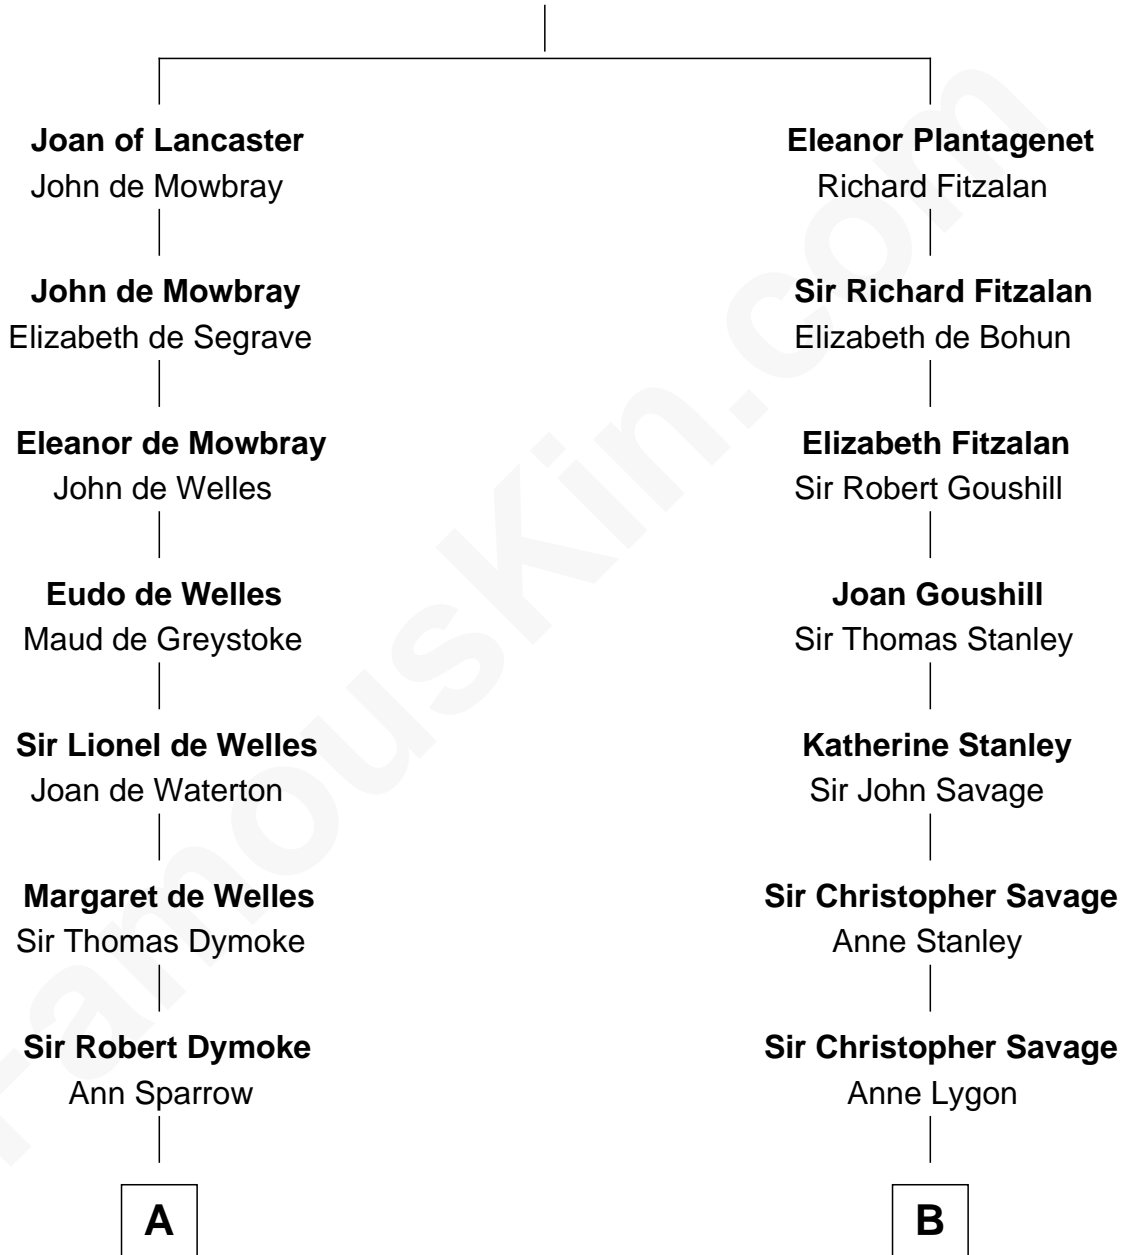

FamousKin.com

Relationship Chart of

Thomas Nelson

Signer of the Declaration of Independence

14th cousin 5 times removed of

Randolph Scott
Movie Actor

Henry Plantagenet
Maud de Chaworth

C

—
Joseph Minor Crane

Lavinia Lionberger

—
Lucy Lionberger Crane

George Grant Scott

—
Randolph Scott

Movie Actor

FamousKin.com