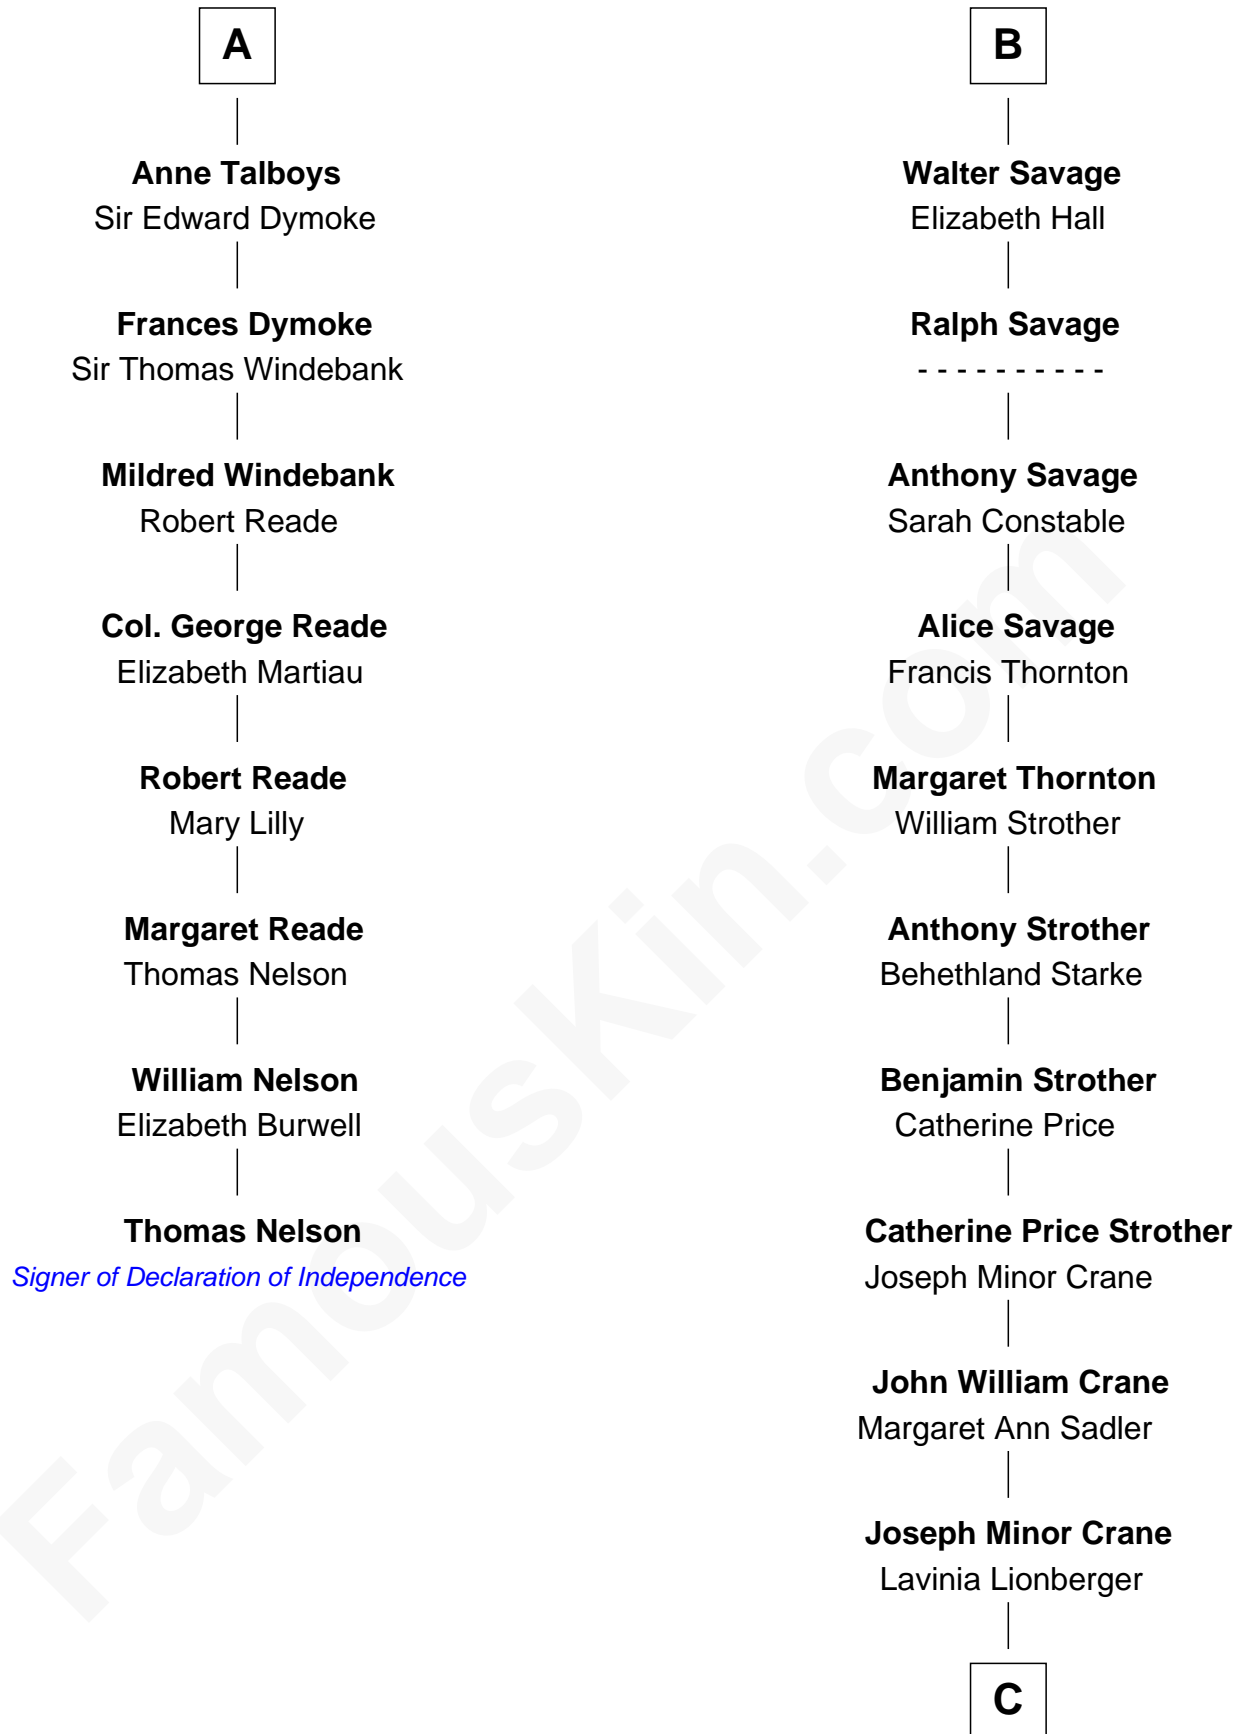

FamousKin.com

Relationship Chart of

Thomas Nelson

Signer of the Declaration of Independence

14th cousin 4 times removed of

Randolph Scott
Movie Actor

C

Lucy Lionberger Crane

George Grant Scott

Randolph Scott

Movie Actor

FamousKin.com