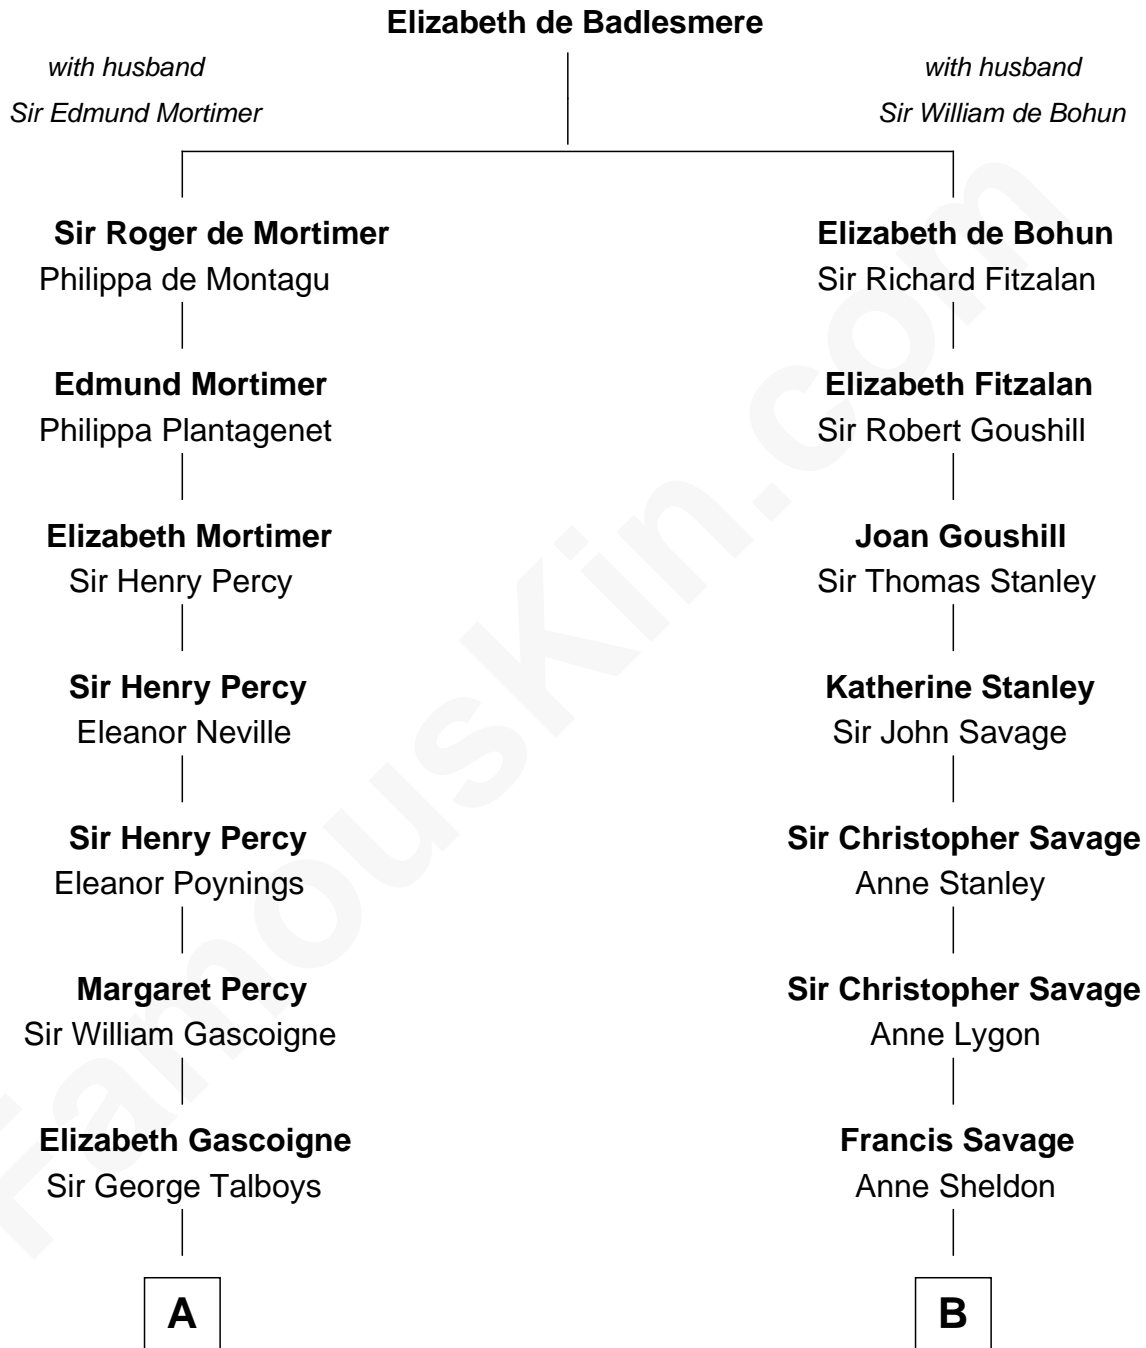

FamousKin.com

Relationship Chart of

Thomas Nelson

Signer of the Declaration of Independence

14th cousin 4 times removed of

Randolph Scott
Movie Actor

C

Lucy Lionberger Crane

George Grant Scott

Randolph Scott

Movie Actor

FamousKin.com