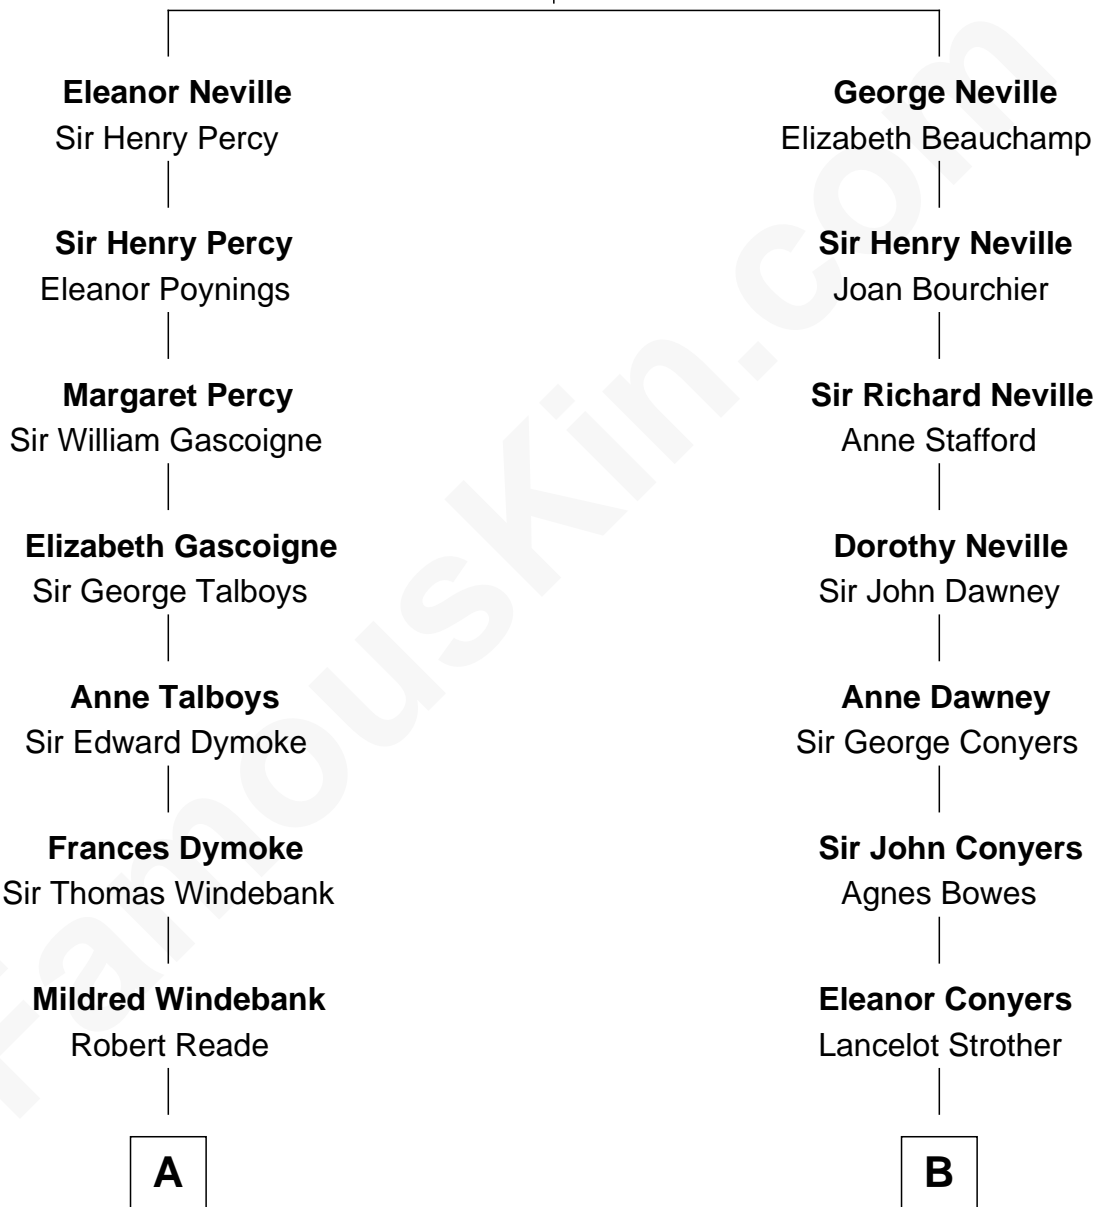

FamousKin.com

Relationship Chart of

Thomas Nelson

Signer of the Declaration of Independence

11th cousin 5 times removed of

Randolph Scott
Movie Actor

Sir Ralph Neville
Joan Beaufort

A

Col. George Reade

Elizabeth Martiau

Robert Reade

Mary Lilly

Margaret Reade

Thomas Nelson

William Nelson

Elizabeth Burwell

Thomas Nelson

Signer of Declaration of Independence

B

William Strother

Elizabeth - - - - -

William Strother

Dorothy - - - - -

William Strother