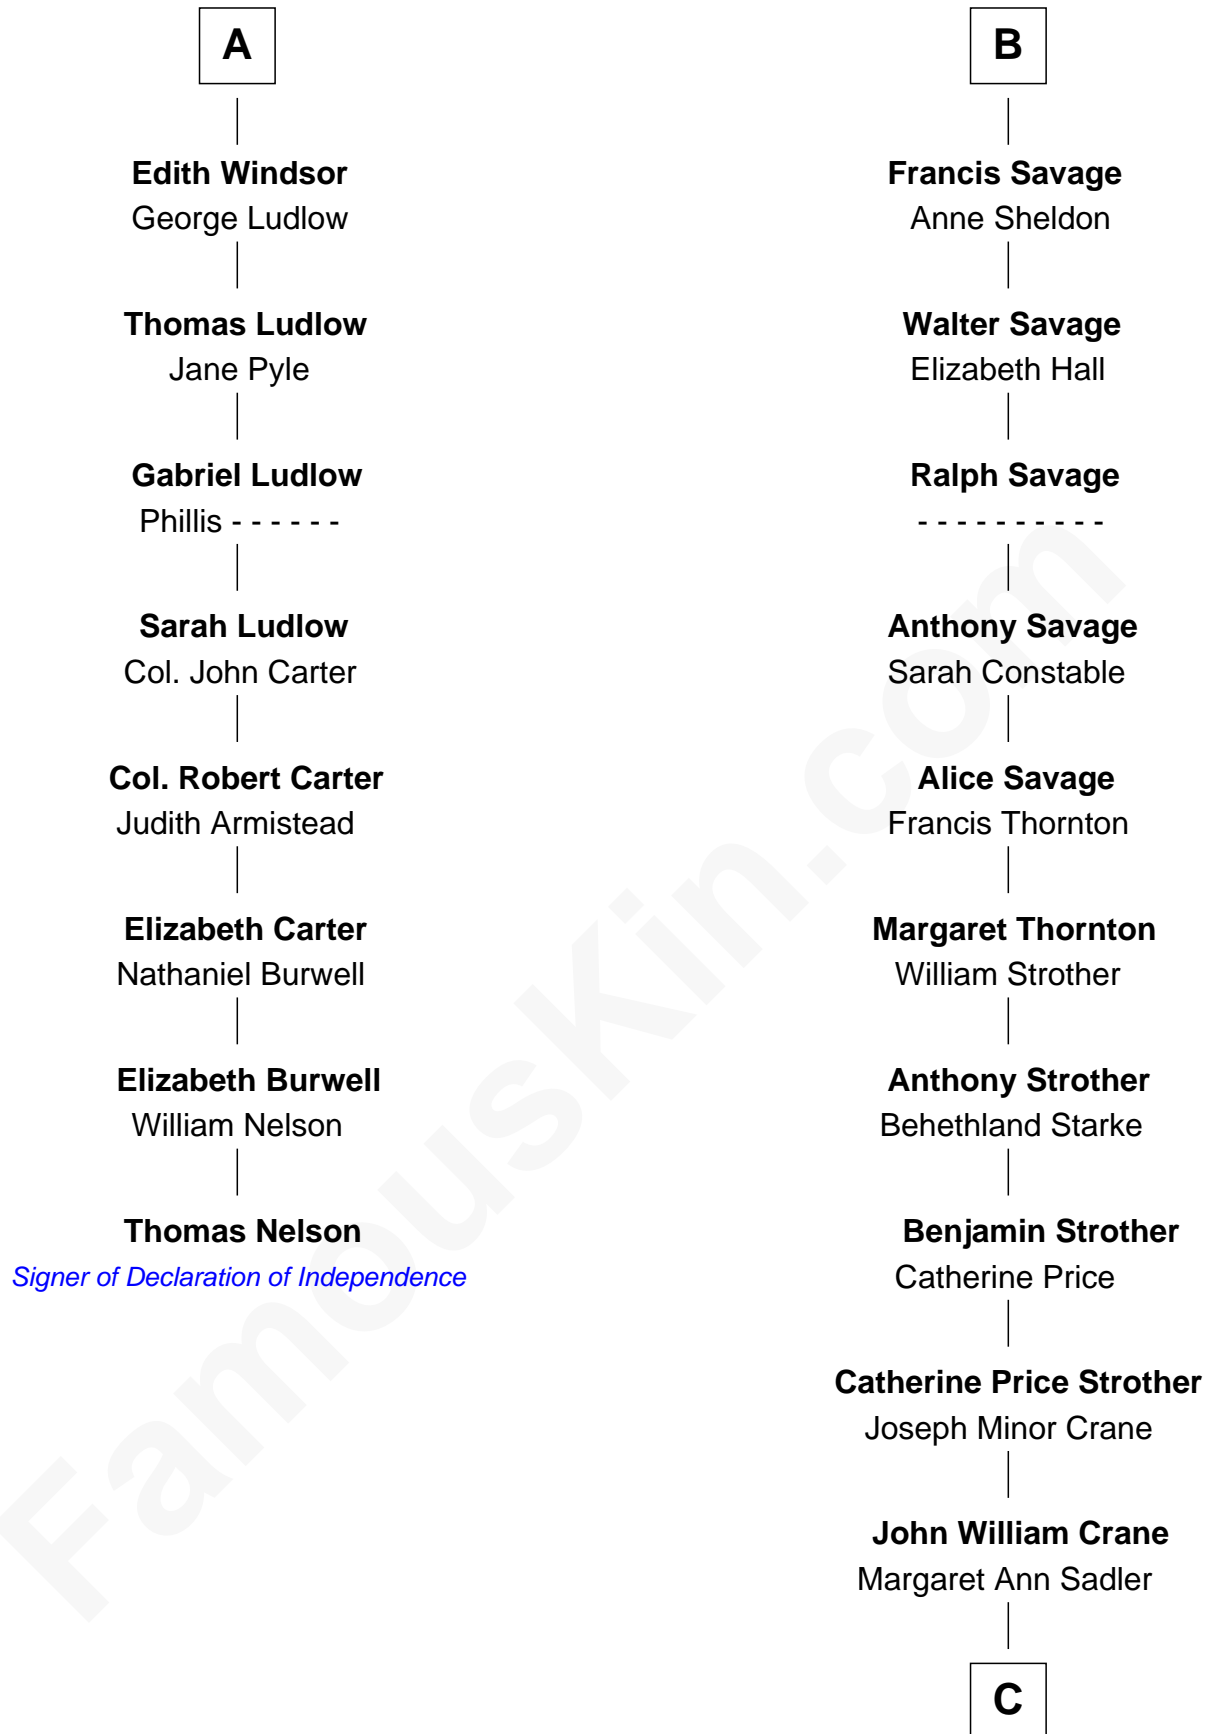

FamousKin.com

Relationship Chart of

Thomas Nelson

Signer of the Declaration of Independence

14th cousin 5 times removed of

Randolph Scott
Movie Actor

Humphrey de Bohun
Elizabeth Plantagenet

C

—
Joseph Minor Crane

Lavinia Lionberger

—
Lucy Lionberger Crane

George Grant Scott

—
Randolph Scott

Movie Actor

FamousKin.com